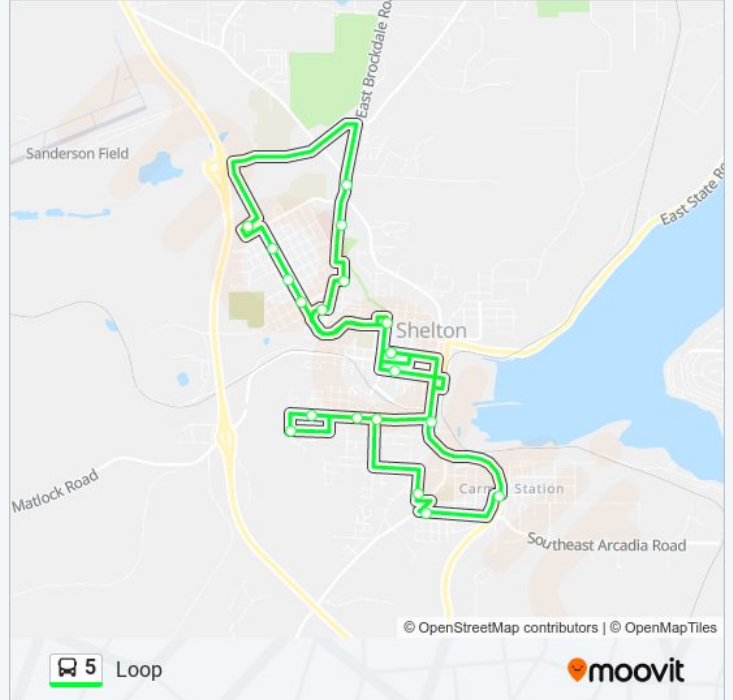

Get The App

The 5 bus line Loop has one route. For regular weekdays, their operation hours are:

(1) Loop: 7:30 AM - 6:30 PM

Use the Moovit App to find the closest 5 bus station near you and find out when is the next 5 bus arriving.

Direction: Loop

21 stops

[VIEW LINE SCHEDULE](#)

- Transit-Community Center (Tcc)
- 7th St @ Shelton Timberland Library
- Birch and B Street
- 12th and King Street
- N 13th St & Professional Way
- N 13th St & Olympic College
- Gateway Center
- Berkeley Square
- Olympic Hwy N & F St
- Olympic Hwy & C St
- Transit-Community Center (Tcc)
- 7th St & Turner
- 9th St and Turner Ave
- 14th St @ Turner Ave
- 16th Street @ Harvard Ave
- 2nd St and Satsop Ave
- Arcadia Ave @ S. 1st St
- Cascade Ave & Olympic Hwy S
- 1st St @ Shelton School District Office
- Cota & 5th @ Peninsula Credit Union
- Transit-Community Center (Tcc)

5 bus Time Schedule

Loop Route Timetable:

Sunday	Not Operational
Monday	7:30 AM - 6:30 PM
Tuesday	7:30 AM - 6:30 PM
Wednesday	7:30 AM - 6:30 PM
Thursday	7:30 AM - 6:30 PM
Friday	7:30 AM - 6:30 PM
Saturday	8:30 AM - 5:30 PM

5 bus Info

Direction: Loop

Stops: 21

Trip Duration: 50 min

Line Summary:

5 bus time schedules and route maps are available in an offline PDF at moovitapp.com. Use the [Moovit App](#) to see live bus times, train schedule or subway schedule, and step-by-step directions for all public transit in Seattle - Tacoma, WA.