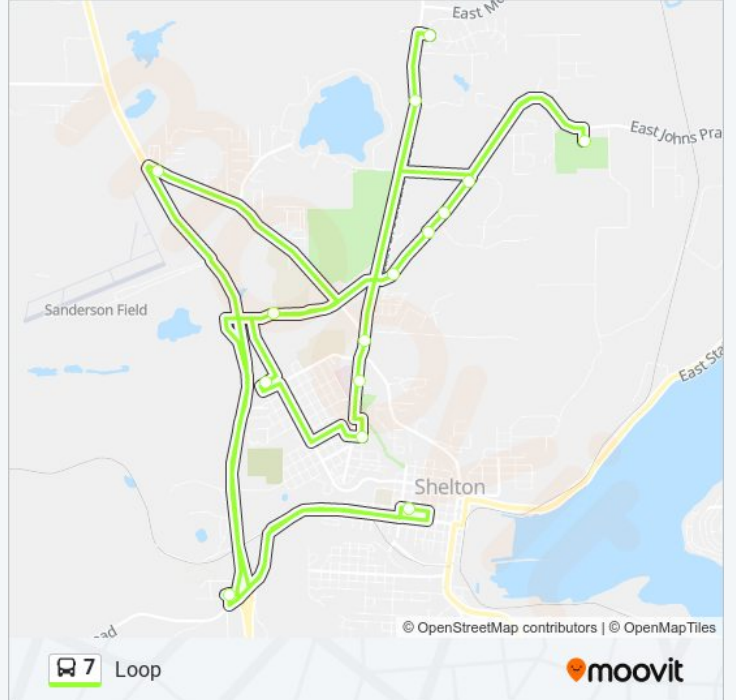

Get The App

The 7 bus line Loop has one route. For regular weekdays, their operation hours are:

(1) Loop: 7:00 AM - 7:00 PM

Use the Moovit App to find the closest 7 bus station near you and find out when is the next 7 bus arriving.

Direction: Loop

17 stops

[VIEW LINE SCHEDULE](#)

- Transit-Community Center (Tcc)
- Shelton Springs Rd @ Airport Grocery
- Wallace Kneeland Blvd @ Walmart
- Gateway Center
- 12th and King Street
- N 13th St & Professional Way
- N 13th St & Olympic College
- Johns Prairie Rd @ Pine Garden Apts
- Johns Prairie @ Hiawatha Blvd
- Mason Transit Business Office
- Johns Prairie Rd @ Batstone Cutoff
- Mason County Recreation Area (Mcra)
- Brockdale and Hickam Lane
- Oak Park @ E Maple Dr
- Wallace Kneeland Blvd @ Walmart
- Shelton Matlock Park & Ride
- Transit-Community Center (Tcc)

7 bus Time Schedule

Loop Route Timetable:

Sunday	Not Operational
Monday	7:00 AM - 7:00 PM
Tuesday	7:00 AM - 7:00 PM
Wednesday	7:00 AM - 7:00 PM
Thursday	7:00 AM - 7:00 PM
Friday	7:00 AM - 7:00 PM
Saturday	8:00 AM - 5:00 PM

7 bus Info

Direction: Loop

Stops: 17

Trip Duration: 55 min

Line Summary:

7 bus time schedules and route maps are available in an offline PDF at moovitapp.com. Use the Moovit App to see live bus times, train schedule or subway schedule, and step-by-step directions for all public transit in Seattle - Tacoma, WA.