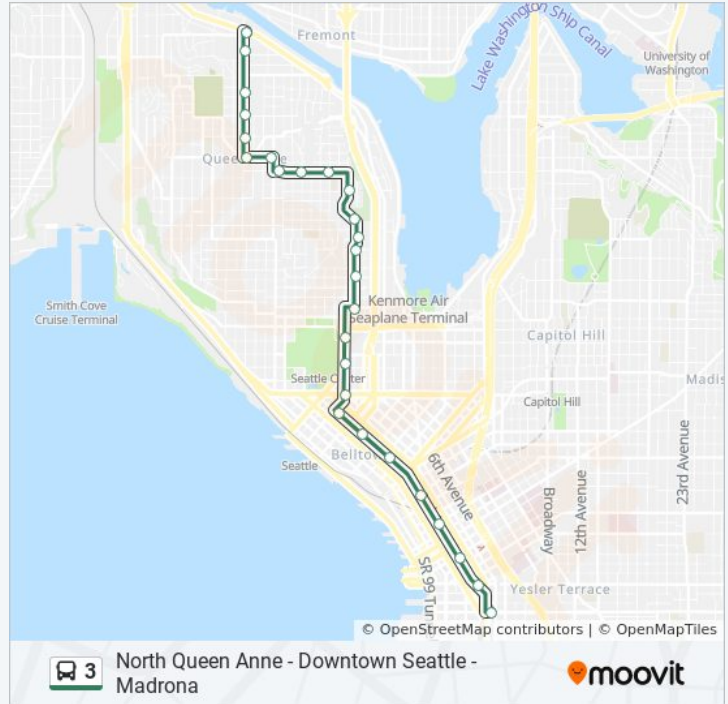

**3 bus Info**

**Direction:** Downtown Only  
**Stops:** 21  
**Trip Duration:** 23 min  
**Line Summary:**

3rd Ave & Virginia St

### 3 bus Info

**Direction:** Downtown Seattle

**Stops:** 44

**Trip Duration:** 43 min

**Line Summary:**

5th Ave N & Broad St

5th Ave N & Denny Way

3rd Ave & Cedar St

### 3 bus Info

**Direction:** Seattle Pacific University Queen Anne

**Stops:** 27

**Trip Duration:** 29 min

**Line Summary:**

3 bus time schedules and route maps are available in an offline PDF at [moovitapp.com](https://moovitapp.com). Use the [Moovit App](#) to see live bus times, train schedule or subway schedule, and step-by-step directions for all public transit in Seattle - Tacoma, WA.