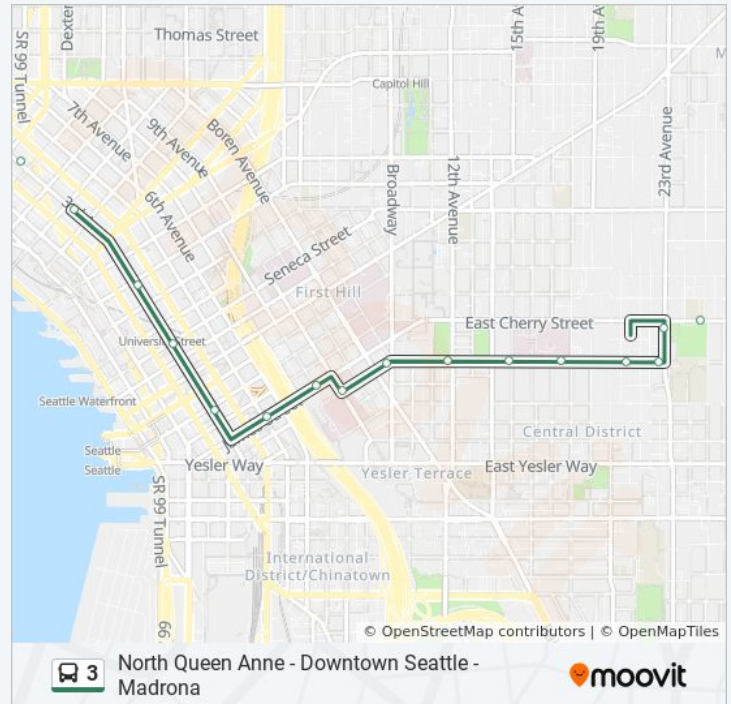

### 3 bus Info

**Direction:** Downtown Seattle

**Stops:** 44

**Trip Duration:** 43 min

**Line Summary:**

5th Ave N & Broad St

5th Ave N & Denny Way

3rd Ave & Cedar St

5th Ave N & Newton St

Boston St & 4th Ave N

Boston St & 2nd Ave N

Boston St & 1st Ave N

W Mcgraw St & Queen Anne Ave N

Thursday	2:03 AM - 7:32 PM
Friday	2:03 AM - 7:32 PM
Saturday	2:03 AM - 4:03 AM

**3 bus Info**

**Direction:** Downtown Seattle East Jefferson Street

**Stops:** 42

**Trip Duration:** 49 min

**Line Summary:**

W Mcgraw St & 3rd Ave W

3rd Ave W & W Smith St

3rd Ave W & W Raye St

3rd Ave W & W Armour St

3rd Ave W & W Dravus St

W Nickerson St & 3rd Ave W

**Direction: First Hill East Jefferson Street**

13 stops

[VIEW LINE SCHEDULE](#)

3rd Ave & Pine St

3rd Ave & Union St

3rd Ave & Marion St