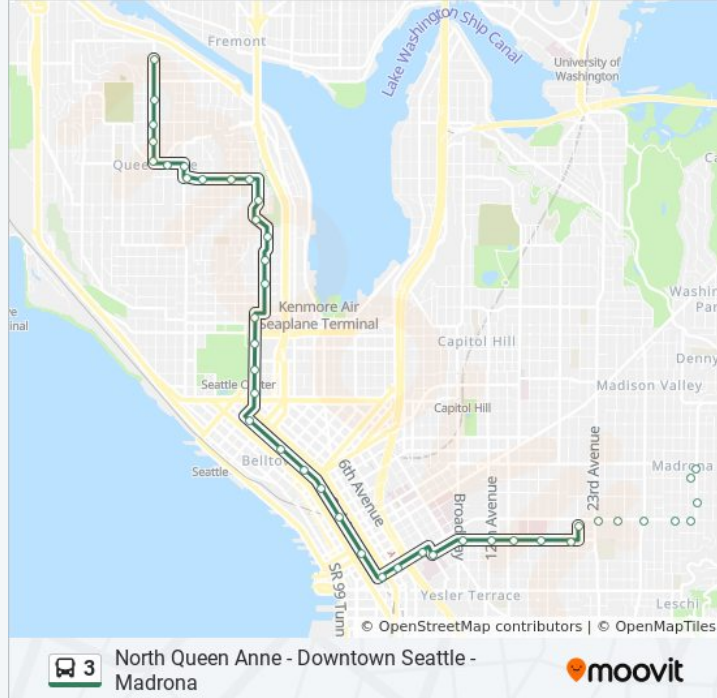

### 3 bus Info

**Direction:** Downtown Seattle

**Stops:** 44

**Trip Duration:** 43 min

**Line Summary:**

5th Ave N & Broad St

5th Ave N & Denny Way

3rd Ave & Cedar St

E Cherry St & 25th Ave

E Cherry St & Martin L King Jr Way

E Cherry St & 31st Ave

E Cherry St & 33rd Ave

34th Ave & E Columbia St

E Spring St & 34th Ave

34th Ave & E Union St

**Direction: Downtown Seattle East Jefferson Street**

42 stops

[VIEW LINE SCHEDULE](#)

34th Ave & E Union St

34th Ave & E Marion St

34th Ave & E Cherry St

**3 bus Time Schedule**

Downtown Seattle East Jefferson Street Route

Timetable:

**Direction:** Downtown Seattle East Jefferson Street

**Stops:** 42

**Trip Duration:** 49 min

**Line Summary:**

W Mcgraw St & 3rd Ave W

3rd Ave W & W Smith St

3rd Ave W & W Raye St

3rd Ave W & W Armour St