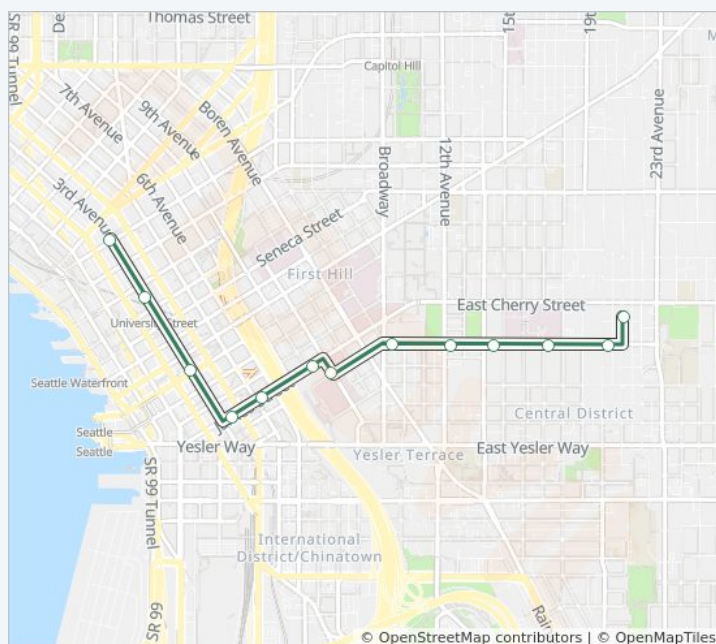

W Mcgraw St & 3rd Ave W

3rd Ave W & W Smith St

3rd Ave W & W Raye St

3rd Ave W & W Armour St

3rd Ave W & W Dravus St

W Nickerson St & 3rd Ave W

Direction: First Hill East Jefferson Street

13 stops

[VIEW LINE SCHEDULE](#)

3rd Ave & Pine St

3rd Ave & Union St

3rd Ave & Marion St

James St & 3rd Ave

James St & 5th Ave

James St & 8th Ave

9th Ave & Jefferson St

E Jefferson St & Broadway

E Jefferson St & 12th Ave

E Jefferson St & 14th Ave

E Jefferson St & 17th Ave

E Jefferson St & 20th Ave

21st Ave & E James St

3 bus Time Schedule

First Hill East Jefferson Street Route Timetable:

Sunday	Not Operational
Monday	2:16 AM - 7:50 PM
Tuesday	1:35 AM - 7:50 PM
Wednesday	1:35 AM - 7:50 PM
Thursday	1:35 AM - 7:50 PM
Friday	1:35 AM - 7:50 PM
Saturday	1:35 AM - 3:35 AM

3 bus Info

Direction: First Hill East Jefferson Street

Stops: 13

Trip Duration: 17 min

Line Summary:

North Queen Anne - Downtown Seattle - Madrona