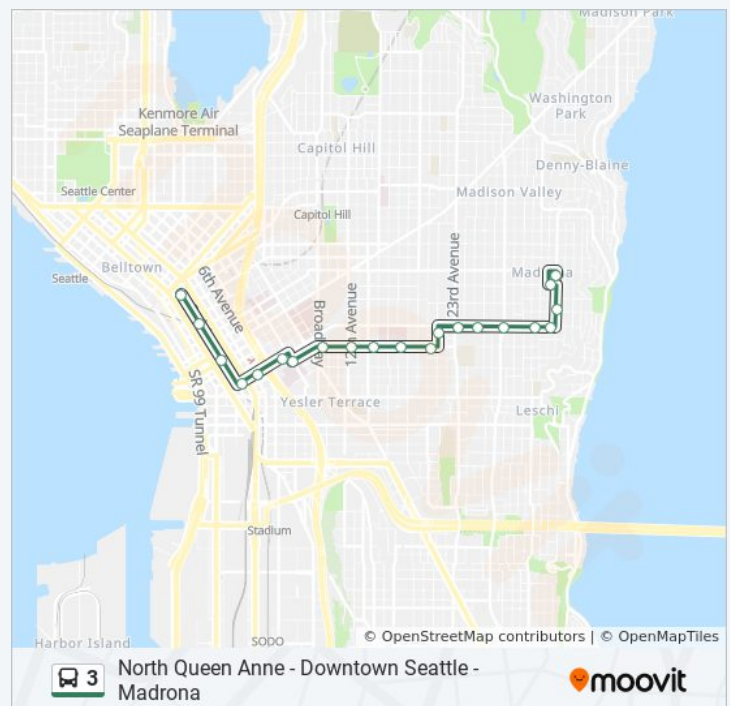

### 3 bus Info

**Direction:** Downtown Seattle

**Stops:** 44

**Trip Duration:** 43 min

**Line Summary:**

5th Ave N & Broad St

5th Ave N & Denny Way

3rd Ave & Cedar St

**Direction:** Downtown Seattle East Jefferson Street

**Stops:** 42

**Trip Duration:** 49 min

**Line Summary:**

W Mcgraw St & 3rd Ave W

3rd Ave W & W Smith St

3rd Ave W & W Raye St

3rd Ave W & W Armour St

## 3 bus Info

**Direction:** Madrona and 34th Ave Via E Cherry St

**Stops:** 21

**Trip Duration:** 23 min

**Line Summary:**

## Direction: Seattle Pacific University Queen Anne

27 stops

[VIEW LINE SCHEDULE](#)

S Jackson St & 5th Ave S

Prefontaine Pl S & Yesler Way

3rd Ave & Columbia St