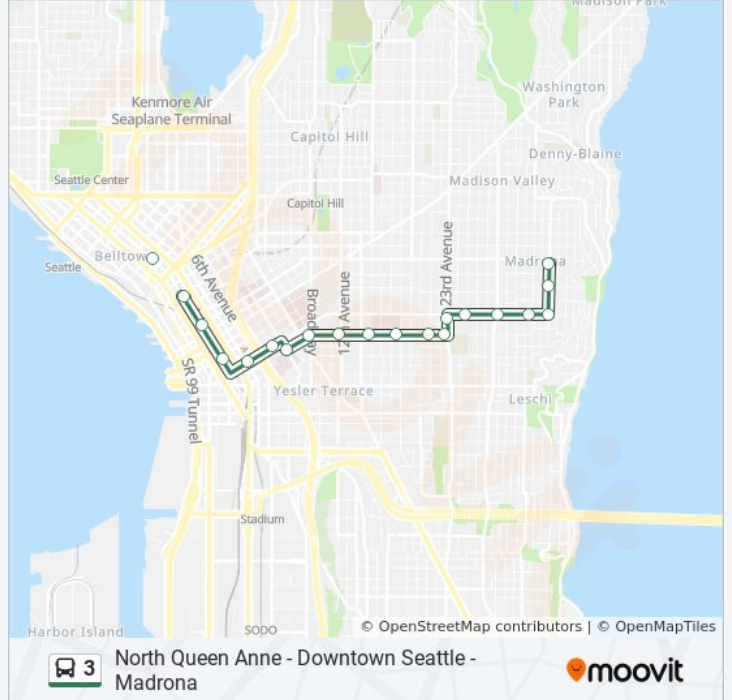

Use the Moovit App to find the closest 3 bus station near you and find out when is the next 3 bus arriving.

**Direction: Downtown Only**  
 21 stops  
[VIEW LINE SCHEDULE](#)

- 34th Ave & E Union St
- 34th Ave & E Marion St
- 34th Ave & E Cherry St
- E Cherry St & 32nd Ave
- E Cherry St & Martin L King Jr Way
- E Cherry St & 24th Ave
- 23rd Ave & E Cherry St
- E Jefferson St & 23rd Ave
- E Jefferson St & 21st Ave
- E Jefferson St & 18th Ave
- E Jefferson St & 15th Ave
- E Jefferson St & 12th Ave
- Jefferson St & Broadway
- Jefferson St & 9th Ave
- James St & 8th Ave
- James St & 5th Ave
- James St & 4th Ave
- 3rd Ave & Columbia St
- 3rd Ave & Seneca St
- 3rd Ave & Pike St

**3 bus Info**

**Direction:** Downtown Only  
**Stops:** 21  
**Trip Duration:** 23 min  
**Line Summary:**

3rd Ave & Virginia St

### Direction: Downtown Seattle

44 stops

[VIEW LINE SCHEDULE](#)

3rd Ave W & W Cremona St

3rd Ave W & W Fulton St

3rd Ave W & W Raye St

3rd Ave W & W Smith St

3rd Ave W & W Mcgraw St

### 3 bus Info

**Direction:** Downtown Seattle

**Stops:** 44

**Trip Duration:** 43 min

**Line Summary:**

5th Ave N & Broad St

5th Ave N & Denny Way

3rd Ave & Cedar St