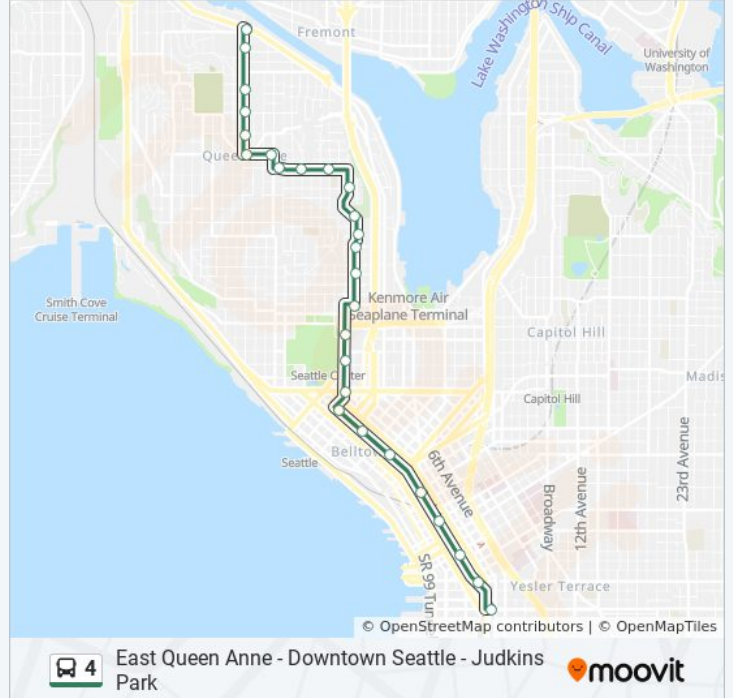

4 bus Info

Direction: Downtown Only
Stops: 29
Trip Duration: 26 min
Line Summary:

3rd Ave & Cedar St
 3rd Ave & Bell St
 3rd Ave & Virginia St
 3rd Ave & Pine St
 3rd Ave & Union St
 3rd Ave & Marion St
 3rd Ave & James St
 3rd Ave S & S Main St
 S Jackson St & 5th Ave S

4 bus Info

Direction: Downtown Seattle

Stops: 44

Trip Duration: 43 min

Line Summary:

5th Ave N & Broad St

5th Ave N & Denny Way

3rd Ave & Cedar St

4 bus Info

Direction: Seattle Pacific University Queen Anne

Stops: 27

Trip Duration: 29 min

Line Summary:

Boston St & 2nd Ave N

Boston St & 1st Ave N

W McGraw St & Queen Anne Ave N

W McGraw St & 3rd Ave W

3rd Ave W & W Smith St

3rd Ave W & W Raye St

3rd Ave W & W Armour St

3rd Ave W & W Dravus St

W Nickerson St & 3rd Ave W

4 bus time schedules and route maps are available in an offline PDF at moovitapp.com. Use the [Moovit App](#) to see live bus times, train schedule or subway schedule, and step-by-step directions for all public transit in Seattle - Tacoma, WA.