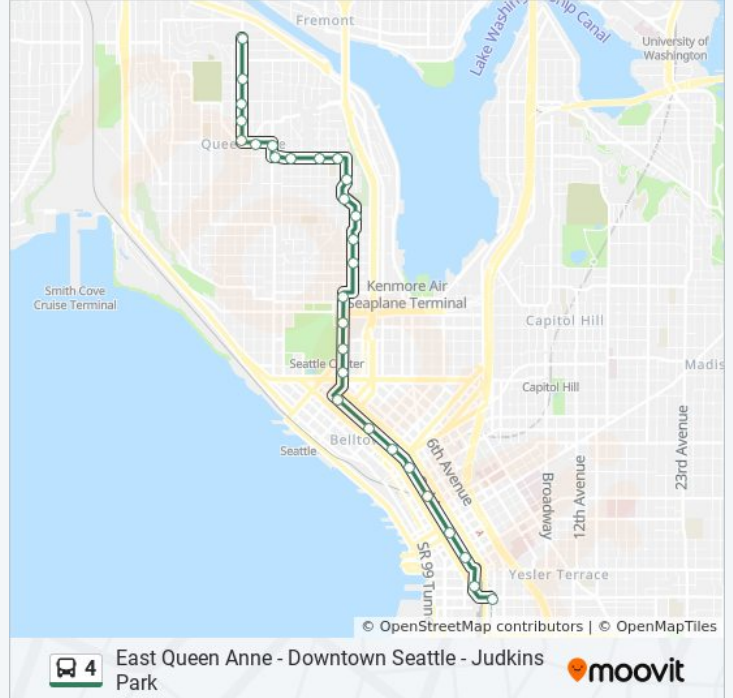

Use the Moovit App to find the closest 4 bus station near you and find out when is the next 4 bus arriving.

Direction: Downtown Only
 29 stops
[VIEW LINE SCHEDULE](#)

- 3rd Ave W & W Cremona St
- 3rd Ave W & W Fulton St
- 3rd Ave W & W Raye St
- 3rd Ave W & W Smith St
- 3rd Ave W & W Mcgraw St
- W Mcgraw St & 2nd Ave W
- Queen Anne Ave N & W Mcgraw St
- Boston St & Queen Anne Ave N
- Boston St & Warren Ave N
- Boston St & Nob Hill Ave N
- Boston St & Bigelow Ave N
- 5th Ave N & Newton St
- Taylor Ave N & 5th Ave N
- Taylor Ave N & Garfield St
- Taylor Ave N & Lee St
- Taylor Ave N & Prospect St
- 5th Ave N & Valley St
- 5th Ave N & Republican St
- 5th Ave N & Broad St
- 5th Ave N & Denny Way

4 bus Info

Direction: Downtown Only
Stops: 29
Trip Duration: 26 min
Line Summary:

3rd Ave & Cedar St
 3rd Ave & Bell St
 3rd Ave & Virginia St
 3rd Ave & Pine St
 3rd Ave & Union St
 3rd Ave & Marion St
 3rd Ave & James St
 3rd Ave S & S Main St
 S Jackson St & 5th Ave S

Direction: Downtown Seattle

44 stops

[VIEW LINE SCHEDULE](#)

3rd Ave W & W Cremona St
 3rd Ave W & W Fulton St
 3rd Ave W & W Raye St
 3rd Ave W & W Smith St
 3rd Ave W & W Mcgraw St
 W Mcgraw St & 2nd Ave W
 Queen Anne Ave N & W Mcgraw St
 Boston St & Queen Anne Ave N
 Boston St & Warren Ave N
 Boston St & Nob Hill Ave N
 Boston St & Bigelow Ave N
 5th Ave N & Newton St
 Taylor Ave N & 5th Ave N
 Taylor Ave N & Garfield St
 Taylor Ave N & Lee St
 Taylor Ave N & Prospect St
 5th Ave N & Valley St
 5th Ave N & Republican St

4 bus Info

Direction: Downtown Seattle

Stops: 44

Trip Duration: 43 min

Line Summary:

5th Ave N & Broad St

5th Ave N & Denny Way

3rd Ave & Cedar St