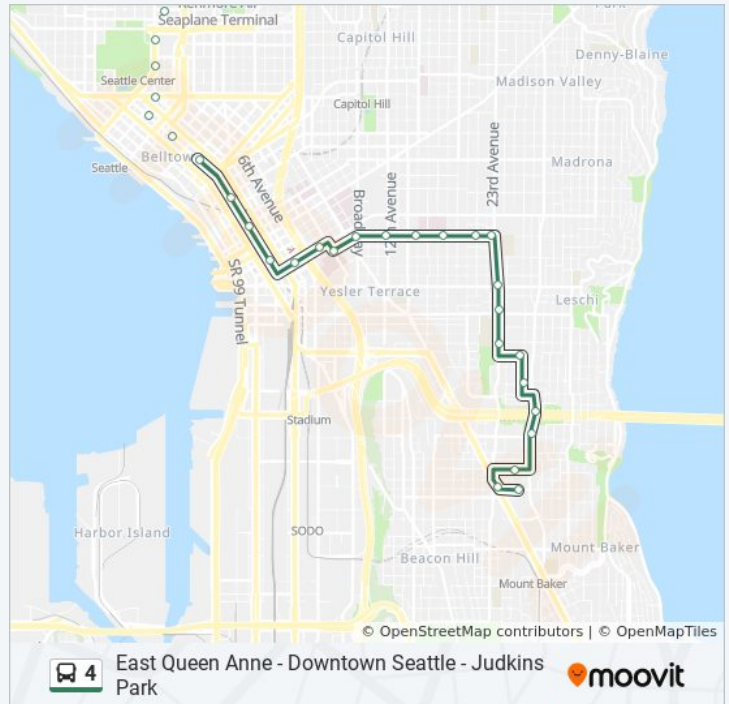

4 bus Info

Direction: Downtown Seattle

Stops: 44

Trip Duration: 43 min

Line Summary:

5th Ave N & Broad St

5th Ave N & Denny Way

3rd Ave & Cedar St

Saturday 12:02 AM - 12:32 AM

4 bus Info

Direction: Downtown Seattle East Jefferson Street

Stops: 45

Trip Duration: 44 min

Line Summary:

Boston St & 2nd Ave N

Boston St & 1st Ave N

W Mcgraw St & Queen Anne Ave N

W Mcgraw St & 3rd Ave W

3rd Ave W & W Smith St

3rd Ave W & W Raye St

3rd Ave W & W Armour St

3rd Ave W & W Dravus St

W Nickerson St & 3rd Ave W

Direction: Judkins Park Via 23rd Ave

21 stops

[VIEW LINE SCHEDULE](#)

3rd Ave & Pine St

3rd Ave & Union St

3rd Ave & Marion St

James St & 3rd Ave

James St & 5th Ave

James St & 8th Ave