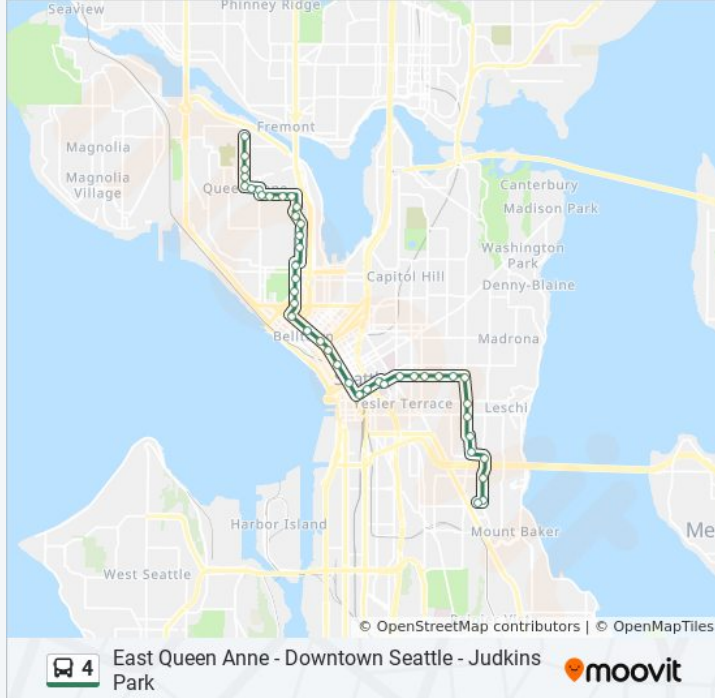

4 bus Info

Direction: Downtown Seattle

Stops: 44

Trip Duration: 43 min

Line Summary:

5th Ave N & Broad St

5th Ave N & Denny Way

3rd Ave & Cedar St

9th Ave & Jefferson St

E Jefferson St & Broadway

E Jefferson St & 12th Ave

E Jefferson St & 14th Ave

E Jefferson St & 17th Ave

E Jefferson St & 20th Ave

23rd Ave & E Jefferson St

23rd Ave S & E Yesler Way

23rd Ave S & S Jackson St

S Dearborn St & 24th Ave S

24th Ave S & S Norman St

Martin L King Jr Way S & S Judkins St

Martin L King Jr Way S & S Massachusetts St

Martin L King Jr Way S & S Walker St

S Walker St & 25th Ave S

Direction: Downtown Seattle East Jefferson Street

45 stops

[VIEW LINE SCHEDULE](#)

S Walker St & 25th Ave S

Rainier Ave S & S Walker St

S Plum St & 25th Ave S

4 bus Time Schedule

Downtown Seattle East Jefferson Street Route