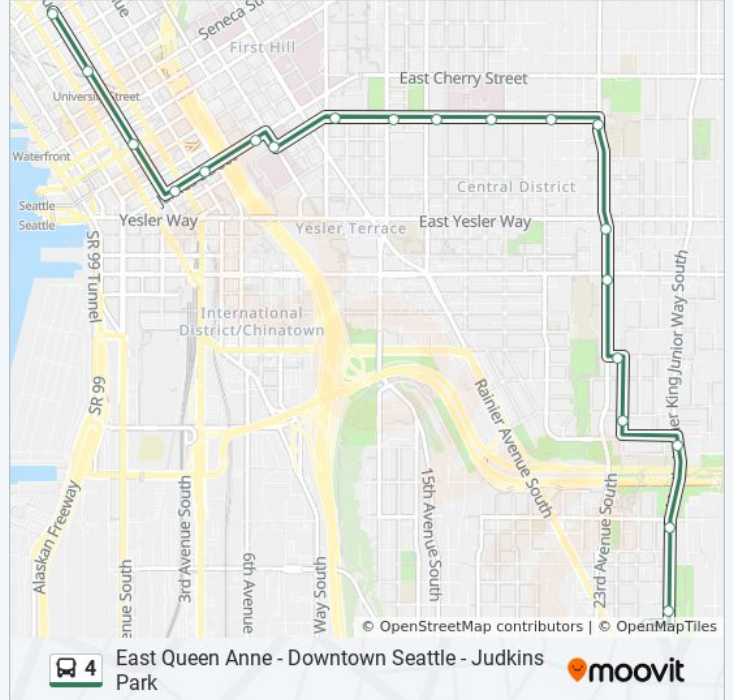

4 bus Info

Direction: Downtown Only
Stops: 29
Trip Duration: 26 min
Line Summary:

3rd Ave & Cedar St
 3rd Ave & Bell St
 3rd Ave & Virginia St
 3rd Ave & Pine St
 3rd Ave & Union St
 3rd Ave & Marion St
 3rd Ave & James St
 3rd Ave S & S Main St
 S Jackson St & 5th Ave S

4 bus Info

Direction: Downtown Seattle

Stops: 44

Trip Duration: 43 min

Line Summary:

5th Ave N & Broad St

5th Ave N & Denny Way

3rd Ave & Cedar St

4 bus Info

Direction: Judkins Park Via 23rd Ave

Stops: 21

Trip Duration: 28 min

Line Summary:

S Walker St & 25th Ave S

Direction: Seattle Pacific University Queen Anne

27 stops

[VIEW LINE SCHEDULE](#)

S Jackson St & 5th Ave S

Prefontaine Pl S & Yesler Way

3rd Ave & Columbia St

3rd Ave & Seneca St

3rd Ave & Pike St

3rd Ave & Virginia St

3rd Ave & Bell St