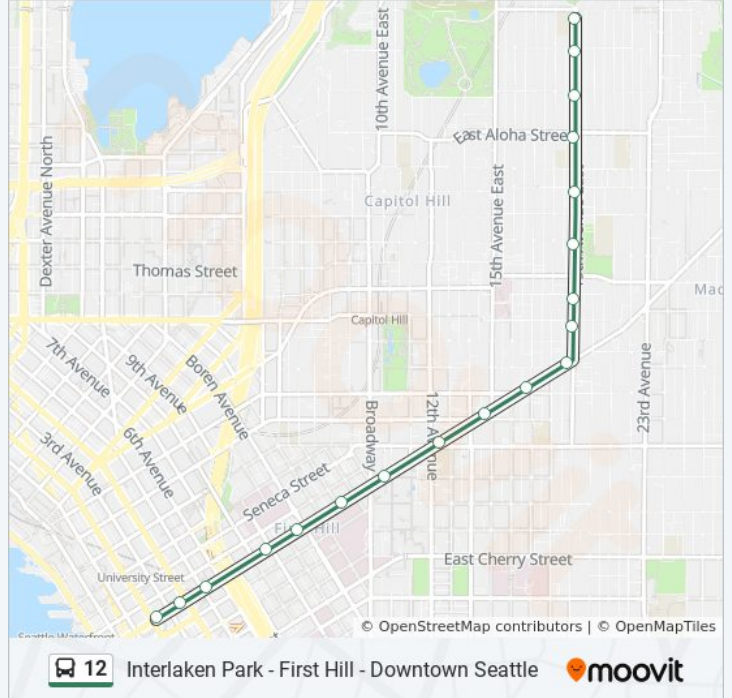

Interlaken Park - First Hill - Downtown Seattle

Get The App

The 12 bus line (Interlaken Park - First Hill - Downtown Seattle) has 2 routes. For regular weekdays, their operation hours are:

(1) Downtown Seattle Madison St: 5:58 AM - 11:52 PM (2) Interlaken Park Via 19th Ave: 12:02 AM - 11:32 PM

Use the Moovit App to find the closest 12 bus station near you and find out when is the next 12 bus arriving.

**Direction: Downtown Seattle Madison St**

19 stops

[VIEW LINE SCHEDULE](#)

- 19th Ave E & E Galer St
- 19th Ave E & E Highland Dr
- 19th Ave E & E Prospect St
- 19th Ave E & E Aloha St
- 19th Ave E & E Mercer St
- 19th Ave E & E Harrison St
- 19th Ave E & E John St
- 19th Ave & E Denny Way
- E Madison St & 19th Ave
- E Madison St & 17th Ave
- E Madison St & 15th Ave
- E Madison St & 13th Ave
- E Madison St & Broadway Ct
- Madison St & Summit Ave
- Madison St & Boren Ave
- Madison St & 9th Ave
- Madison St & 5th Ave
- Madison St & 4th Ave
- Madison St & 2nd Ave

**12 bus Info**

**Direction:** Downtown Seattle Madison St

**Stops:** 19

**Trip Duration:** 17 min

**Line Summary:**

**Direction: Interlaken Park Via 19th Ave**

24 stops

[VIEW LINE SCHEDULE](#)

**12 bus Info**

**Direction:** Interlaken Park Via 19th Ave

**Stops:** 24

**Trip Duration:** 23 min

**Line Summary:**

19th Ave E & E Roy St

19th Ave E & E Aloha St

19th Ave E & E Prospect St