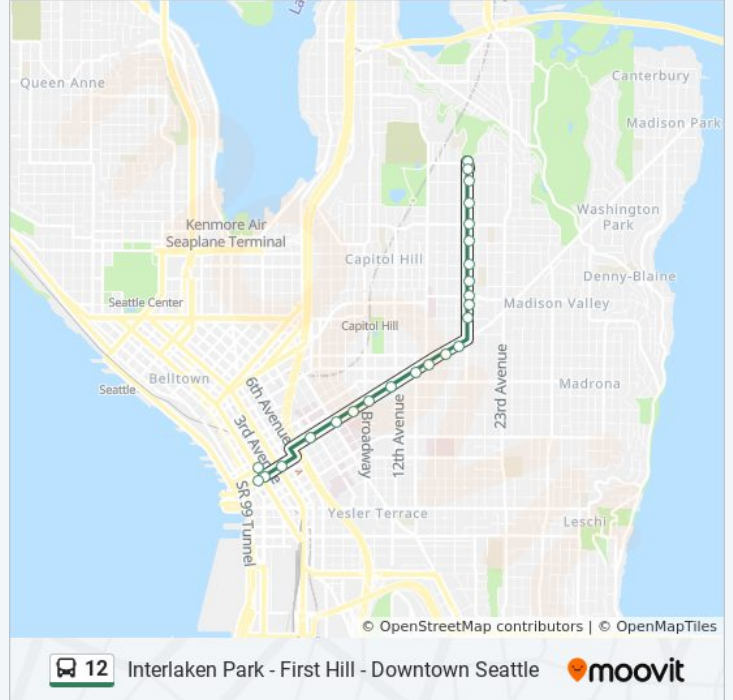

Use the Moovit App to find the closest 12 bus station near you and find out when is the next 12 bus arriving.

**Direction: Downtown Seattle Madison St**

19 stops

[VIEW LINE SCHEDULE](#)

- 19th Ave E & E Galer St
- 19th Ave E & E Highland Dr
- 19th Ave E & E Prospect St
- 19th Ave E & E Aloha St
- 19th Ave E & E Mercer St
- 19th Ave E & E Harrison St
- 19th Ave E & E John St
- 19th Ave & E Denny Way
- E Madison St & 19th Ave
- E Madison St & 17th Ave
- E Madison St & 15th Ave
- E Madison St & 13th Ave
- E Madison St & Broadway Ct
- Madison St & Summit Ave
- Madison St & Boren Ave
- Madison St & 9th Ave
- Madison St & 5th Ave
- Madison St & 4th Ave
- Madison St & 2nd Ave

**12 bus Info**

**Direction:** Downtown Seattle Madison St

**Stops:** 19

**Trip Duration:** 17 min

**Line Summary:**

**Direction: Interlaken Park Via 19th Ave**

24 stops

[VIEW LINE SCHEDULE](#)

**12 bus Info**

**Direction:** Interlaken Park Via 19th Ave

**Stops:** 24

**Trip Duration:** 23 min

**Line Summary:**

19th Ave E & E Roy St

19th Ave E & E Aloha St

19th Ave E & E Prospect St

19th Ave E & E Highland Dr

Interlaken Turnback Loop & 19th Ave E

19th Ave E & E Galer St

12 bus time schedules and route maps are available in an offline PDF at [moovitapp.com](https://moovitapp.com). Use the [Moovit App](#) to see live bus times, train schedule or subway schedule, and step-by-step directions for all public transit in Seattle - Tacoma, WA.