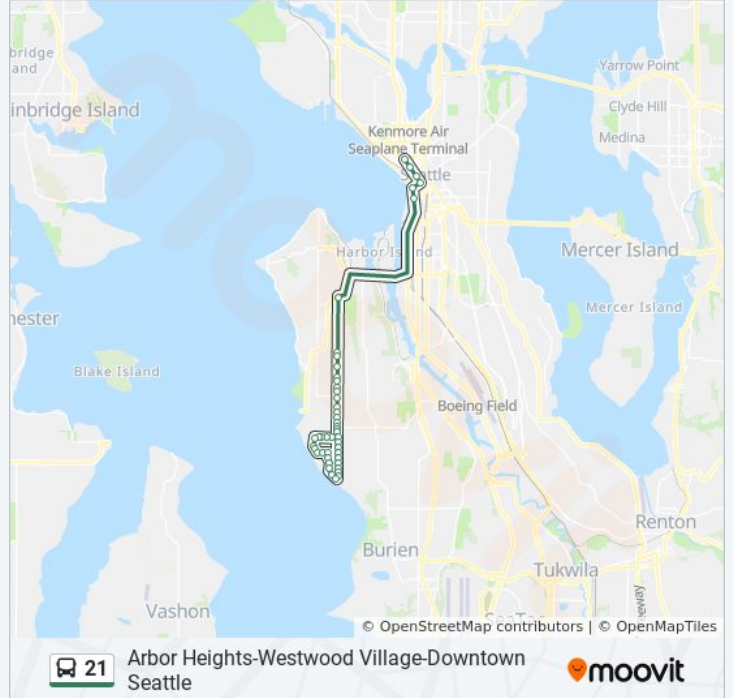

Direction: Arbor Heights - Express

47 stops

[VIEW LINE SCHEDULE](#)

- 3rd Ave & Virginia St
- 3rd Ave & Pike St
- 3rd Ave & Seneca St
- 3rd Ave & Columbia St
- Columbia St & Alaskan Way
- Alaskan Way S & S Jackson St
- 35th Ave SW & SW Avalon Way
- 35th Ave SW & SW Morgan St
- 35th Ave SW & SW Holly St
- 35th Ave SW & SW Myrtle St
- 35th Ave SW & SW Webster St
- 35th Ave SW & SW Ida St
- 35th Ave SW & SW Kenyon St
- 35th Ave SW & SW Elmgrove St
- 35th Ave SW & SW Thistle St
- 35th Ave SW & SW Trenton St
- 35th Ave SW & SW Henderson St
- 35th Ave SW & SW Barton St
- 35th Ave SW & SW Cambridge St
- 35th Ave SW & SW Roxbury St
- SW 100th St & 35th Ave SW

21 bus Info

Direction: Arbor Heights - Express

Stops: 47

Trip Duration: 51 min

Line Summary:

SW 100th St & 37th Ave SW
 SW 100th St & 39th Ave SW
 SW 100th St & 41st Ave SW
 SW 100th St & 42nd Ave SW
 44th Ave SW & SW 100th St
 44th Ave SW & Marine View Dr SW
 Marine View Dr SW & SW 104th St
 SW 106th St & California Ave SW
 SW 106th St & 41st Ave SW
 SW 106th St & 39th Ave SW
 39th Ave SW & Marine View Dr SW
 Marine View Dr SW & SW 110th St
 Marine View Dr SW & SW 112th St
 Marine View Dr SW & SW Ocean View Dr
 Marine View Dr SW & SW Ocean View Dr
 35th Ave SW & 37th Ave SW
 35th Ave SW & SW 114th St
 35th Ave SW & SW 112th St
 35th Ave SW & SW 110th St
 35th Ave SW & SW 108th St
 35th Ave SW & SW 106th St
 35th Ave SW & SW 104th St
 35th Ave SW & SW 102nd St
 35th Ave SW & SW 100th St
 35th Ave SW & SW 98th St
 35th Ave SW & SW Roxbury St

Direction: Downtown Seattle - Express

47 stops

[VIEW LINE SCHEDULE](#)

35th Ave SW & SW Roxbury St
 SW 100th St & 35th Ave SW
 SW 100th St & 37th Ave SW

21 bus Time Schedule

Downtown Seattle - Express Route Timetable:

3rd Ave & Union St

3rd Ave & Pine St

3rd Ave & Virginia St

Direction: Downtown Seattle Via 35th Ave SW

38 stops

[VIEW LINE SCHEDULE](#)

SW Roxbury St & 30th Ave SW

35th Ave SW & SW Roxbury St