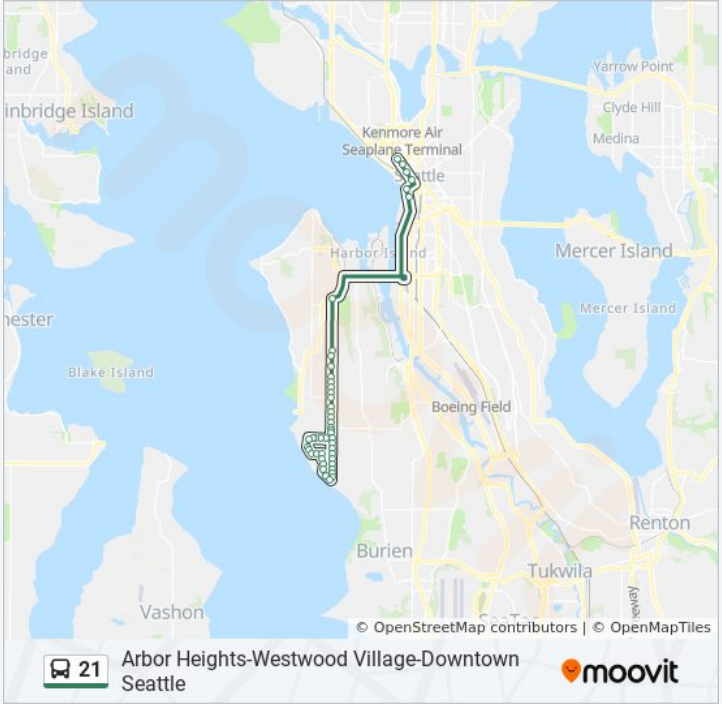

Direction: Downtown Seattle - Express

47 stops

[VIEW LINE SCHEDULE](#)

35th Ave SW & SW Roxbury St
 SW 100th St & 35th Ave SW
 SW 100th St & 37th Ave SW

21 bus Time Schedule

Downtown Seattle - Express Route Timetable:

Sunday	Not Operational
Monday	5:35 AM - 8:05 AM
Tuesday	5:35 AM - 8:05 AM
Wednesday	5:35 AM - 8:05 AM

Thursday	5:35 AM - 8:05 AM
Friday	5:35 AM - 8:05 AM
Saturday	Not Operational

21 bus Info

Direction: Downtown Seattle - Express

Stops: 47

Trip Duration: 51 min

Line Summary:

- SW 100th St & 39th Ave SW
- SW 100th St & 41st Ave SW
- SW 100th St & 42nd Ave SW
- 44th Ave SW & SW 100th St
- 44th Ave SW & Marine View Dr SW
- Marine View Dr SW & SW 104th St
- SW 106th St & California Ave SW
- SW 106th St & 41st Ave SW
- SW 106th St & 39th Ave SW
- 39th Ave SW & Marine View Dr SW
- Marine View Dr SW & SW 110th St
- Marine View Dr SW & SW 112th St
- Marine View Dr SW & SW Ocean View Dr
- Marine View Dr SW & SW Ocean View Dr
- 35th Ave SW & 37th Ave SW
- 35th Ave SW & SW 114th St
- 35th Ave SW & SW 112th St
- 35th Ave SW & SW 110th St
- 35th Ave SW & SW 108th St
- 35th Ave SW & SW 106th St
- 35th Ave SW & SW 104th St
- 35th Ave SW & SW 102nd St
- 35th Ave SW & SW 100th St
- 35th Ave SW & SW 98th St
- 35th Ave SW & SW Roxbury St
- 35th Ave SW & SW Cambridge St
- 35th Ave SW & SW Barton St
- 35th Ave SW & SW Henderson St
- 35th Ave SW & SW Trenton St
- 35th Ave SW & SW Thistle St
- 35th Ave SW & SW Elmgrove St
- 35th Ave SW & SW Kenyon St
- 35th Ave SW & SW Holden St

3rd Ave & Union St

3rd Ave & Pine St

3rd Ave & Virginia St

Direction: Downtown Seattle Via 35th Ave SW

38 stops

[VIEW LINE SCHEDULE](#)

SW Roxbury St & 30th Ave SW

35th Ave SW & SW Roxbury St