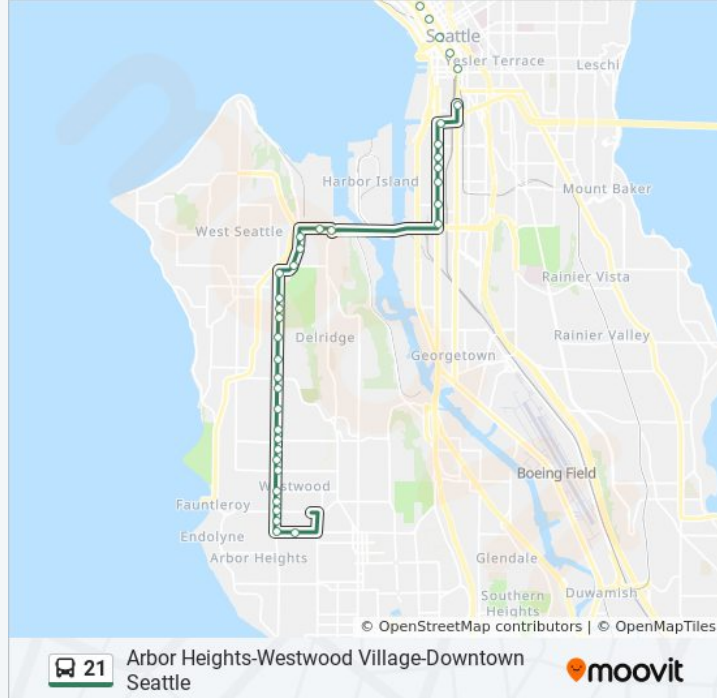

3rd Ave & Union St

3rd Ave & Pine St

3rd Ave & Virginia St

Direction: Downtown Seattle Via 35th Ave SW

38 stops

[VIEW LINE SCHEDULE](#)

SW Roxbury St & 30th Ave SW

35th Ave SW & SW Roxbury St

21 bus Info

Direction: Downtown Seattle Via 35th Ave SW

Stops: 38

Trip Duration: 30 min

Line Summary:

35th Ave SW & SW Edmunds St

35th Ave SW & SW Avalon Way

SW Avalon Way & SW Genesee St

1st Ave S & S Walker St

1st Ave S & S Holgate St

Edgar Martinez Dr S & Occidental Ave S

4th Ave S & S Royal Brougham Way

4th Ave S & S Jackson St

3rd Ave & James St

3rd Ave & Madison St

3rd Ave & Union St

3rd Ave & Pine St

Direction: Westwood Village Via 35th Ave SW

36 stops

[VIEW LINE SCHEDULE](#)

Wall St & 5th Ave

3rd Ave & Bell St

3rd Ave & Virginia St

3rd Ave & Pike St