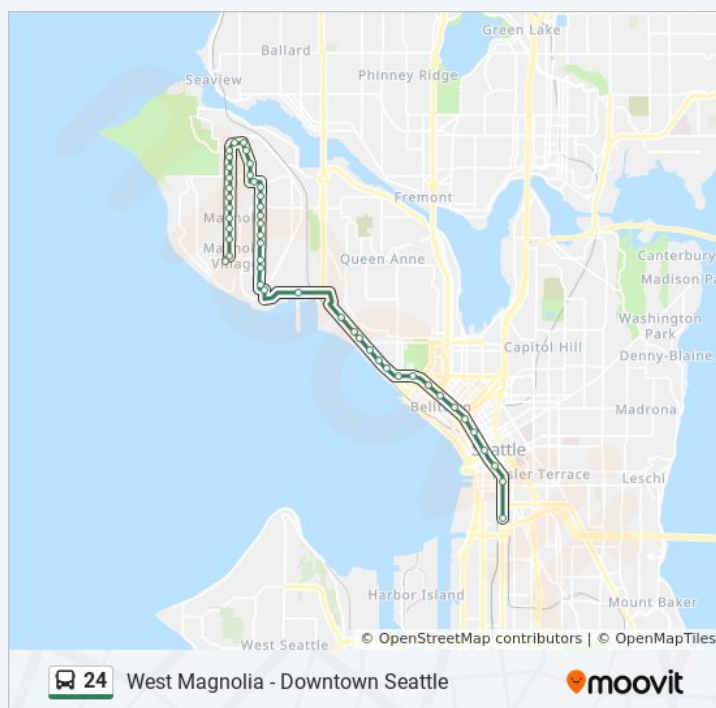

Western Ave W & Elliott Ave W

Elliott Ave W & 4th Ave W

Elliott Ave W & 6th Ave W

Elliott Ave W & W Mercer St

Elliott Ave W & W Mercer Pl

Elliott Ave W & W Prospect St

Magnolia Brdg & Pier 91

Thorndyke Ave W & W Hayes St

28th Ave W & W Blaine St

28th Ave W & W Crockett St

28th Ave W & W Lynn St

28th Ave W & W Halladay St

28th Ave W & W Raye St

28th Ave W & W Fulton St

28th Ave W & W Barrett St

28th Ave W & W Dravus St

24 bus Info

Direction: Magnolia

Stops: 46

Trip Duration: 35 min

Line Summary:

28th Ave W & W Bertona St

28th Ave W & W Ruffner St

W Tilden St & 29th Ave W