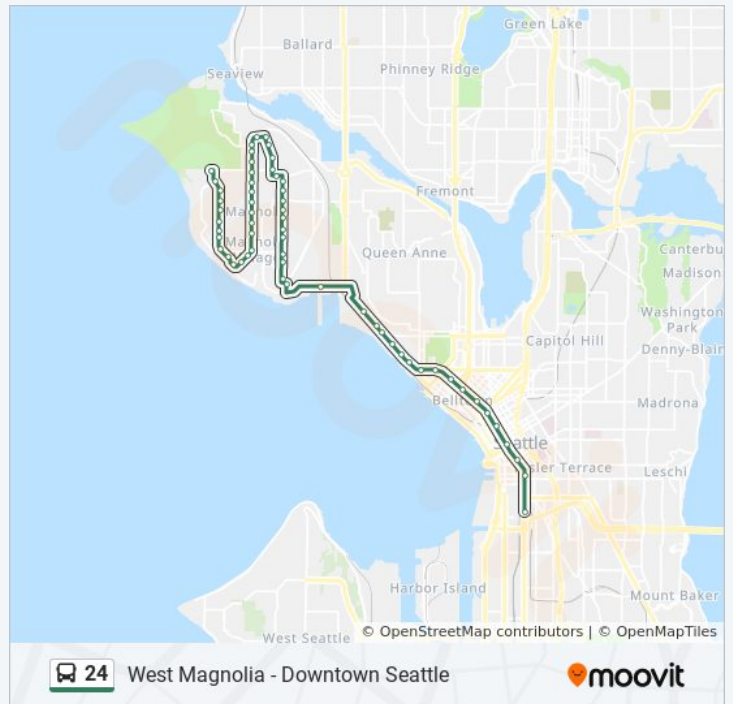

24 bus Info

Direction: Downtown Seattle

Stops: 57

Trip Duration: 29 min

Line Summary:

34th Ave W & W Elmore St
W Government Way & 34th Ave W
W Government Way & 32nd Ave W
30th Ave W & W Mansell St
30th Ave W & W Thurman St
30th Ave W & W Emerson St
W Tilden St & 30th Ave W
W Tilden St & 28th Ave W
28th Ave W & W Ruffner St
28th Ave W & W Bertona St
28th Ave W & W Dravus St
28th Ave W & W Barrett St
28th Ave W & W Fulton St
28th Ave W & W Raye St
28th Ave W & W Smith St
28th Ave W & W Lynn St
28th Ave W & W Crockett St
28th Ave W & W Blaine St
28th Ave W & W Eaton St
W Galer St & Thorndyke Ave W
Magnolia Brdg & Pier 91
Elliott Ave W & W Galer St
Elliott Ave W & W Prospect St
Elliott Ave W & W Roy St
Elliott Ave W & W Mercer St
Elliott Ave W & W Harrison St
Western Ave W & Elliott Ave W
Denny Way & 2nd Ave N
3rd Ave & Cedar St
3rd Ave & Bell St
3rd Ave & Virginia St
3rd Ave & Pike St
3rd Ave & Seneca St

W Tilden St & 29th Ave W

30th Ave W & W Emerson St

30th Ave W & W Thurman St

31st Ave W & W Mansell St

31st Ave W & W Jameson St

W Government Way & 33rd Ave W

34th Ave W & W Government Way

34th Ave W & W Elmore St

34th Ave W & W Thurman St

34th Ave W & W Emerson St

34th Ave W & W Ruffner St

34th Ave W & W Bertona St

34th Ave W & W Dravus St

34th Ave W & W Barrett St

34th Ave W & W Armour St

34th Ave W & W Raye St

34th Ave W & W McGraw St

Viewmont Way W & 35th Ave W

Viewmont Way W & Edgemont Pl W

West Viewmont Way W & Constance Dr W

West Viewmont Way W & Montavista Pl W

West Viewmont Way W & W Parkmont Pl

West Viewmont Way W & Westmont Way W