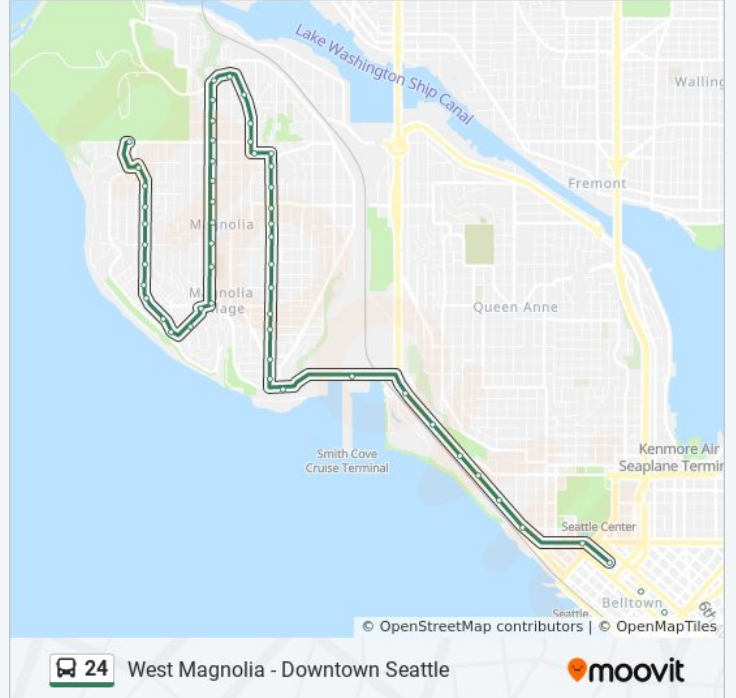

Direction: Downtown Seattle

57 stops

[VIEW LINE SCHEDULE](#)

- W Emerson St & Magnolia Blvd W
- West Viewmont Way W & W Ruffner St
- West Viewmont Way W & W Bertona St
- West Viewmont Way W & W Dravus St
- West Viewmont Way W & W Barrett St
- West Viewmont Way W & W Armour St
- West Viewmont Way W & W Raye St
- West Viewmont Way W & 42nd Ave W
- West Viewmont Way W & W Parkmont Pl
- West Viewmont Way W & Montavista Pl W
- West Viewmont Way W & Constance Dr W
- Viewmont Way W & Edgemont Pl W
- 35th Ave W & W Mcgraw St
- 34th Ave W & W Mcgraw St
- 34th Ave W & W Raye St
- 34th Ave W & W Armour St
- 34th Ave W & W Barrett St
- 34th Ave W & W Dravus St
- 34th Ave W & W Bertona St
- 34th Ave W & W Ruffner St
- 34th Ave W & W Emerson St
- 34th Ave W & W Thurman St

24 bus Info

Direction: Downtown Seattle

Stops: 57

Trip Duration: 29 min

Line Summary:

34th Ave W & W Elmore St
W Government Way & 34th Ave W
W Government Way & 32nd Ave W
30th Ave W & W Mansell St
30th Ave W & W Thurman St
30th Ave W & W Emerson St
W Tilden St & 30th Ave W
W Tilden St & 28th Ave W
28th Ave W & W Ruffner St
28th Ave W & W Bertona St
28th Ave W & W Dravus St
28th Ave W & W Barrett St
28th Ave W & W Fulton St
28th Ave W & W Raye St
28th Ave W & W Smith St
28th Ave W & W Lynn St
28th Ave W & W Crockett St
28th Ave W & W Blaine St
28th Ave W & W Eaton St
W Galer St & Thorndyke Ave W
Magnolia Brdg & Pier 91
Elliott Ave W & W Galer St
Elliott Ave W & W Prospect St
Elliott Ave W & W Roy St
Elliott Ave W & W Mercer St
Elliott Ave W & W Harrison St
Western Ave W & Elliott Ave W
Denny Way & 2nd Ave N
3rd Ave & Cedar St
3rd Ave & Bell St
3rd Ave & Virginia St
3rd Ave & Pike St
3rd Ave & Seneca St

3rd Ave & Cherry St

3rd Ave S & S Main St

Direction: Magnolia

46 stops

[VIEW LINE SCHEDULE](#)

4th Ave S & S Royal Brougham Way

4th Ave S & S Jackson St

3rd Ave & James St