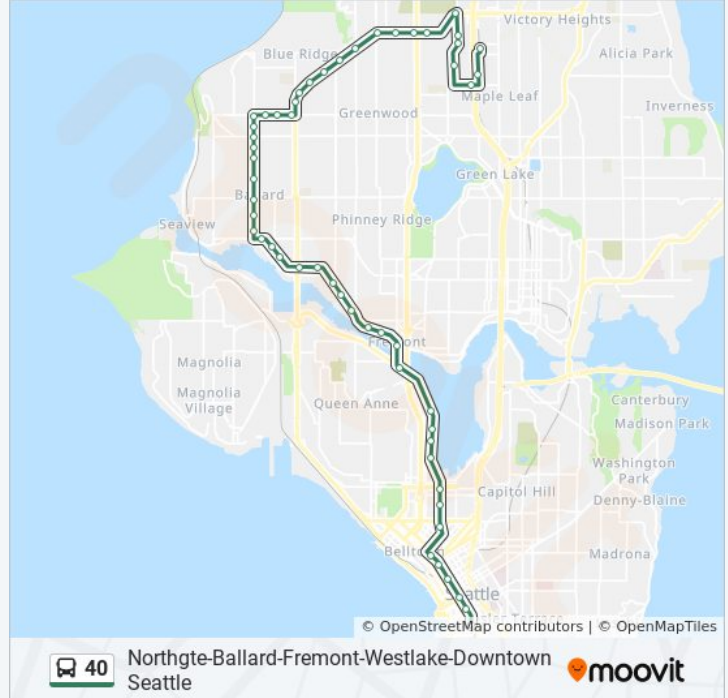

Use the Moovit App to find the closest 40 bus station near you and find out when is the next 40 bus arriving.

Direction: Downtown Seattle Ballard

54 stops

[VIEW LINE SCHEDULE](#)

- Northgate Station - Bay 4
- 1st Ave NE & NE 95th St
- N 92nd St & Corliss Ave N
- College Way N & N 97th St
- College Way N & N 103rd St
- Meridian Ave N & N 105th St
- N Northgate Way & Meridian Ave N
- N Northgate Way & Interlake Ave N
- N 105th St & Aurora Ave N
- N 105th St & Fremont Ave N
- N 105th St & Greenwood Ave N
- Holman Rd NW & 3rd Ave NW
- Holman Rd NW & 7th Ave NW
- Holman Rd NW & 9th Ave NW
- Holman Rd NW & 13th Ave NW
- Holman Rd NW & Mary Ave NW
- 15th Ave NW & NW 87th St
- NW 85th St & 15th Ave NW
- NW 85th St & 19th Ave NW
- NW 85th St & 22nd Ave NW
- 24th Ave NW & NW 85th St

40 bus Info

Direction: Downtown Seattle Ballard

Stops: 54

Trip Duration: 65 min

Line Summary:

24th Ave NW & NW 83rd St
24th Ave NW & NW 80th St
24th Ave NW & NW 77th St
24th Ave NW & NW 75th St
24th Ave NW & NW 70th St
24th Ave NW & NW 65th St
24th Ave NW & NW 61st St
24th Ave NW & NW 57th St
NW Market St & Ballard Ave NW
Leary Ave NW & NW Vernon Pl
Leary Ave NW & NW Lone Pl
NW Leary Way & 15th Ave NW
NW Leary Way & 11th Ave NW
Leary Way NW & 8th Ave NW
Leary Way NW & NW 43rd St
Leary Way NW & 3rd Ave NW
N 36th St & 1st Ave NW
N 36th St & Phinney Ave N
Fremont Ave N & N 34th St
Westlake Ave N & Dexter Ave N
Westlake Ave N & Crockett St
Westlake Ave N & 8th Ave N
Westlake Ave N & Galer St
Westlake Ave N & Highland Dr
Westlake & Mercer
Westlake & Thomas
Westlake & 9th-Denny
3rd Ave & Virginia St
3rd Ave & Pine St
3rd Ave & Union St
3rd Ave & Marion St
3rd Ave & James St
3rd Ave S & S Main St

Direction: Northgate Station Fremont

54 stops

[VIEW LINE SCHEDULE](#)

4th Ave S & S Jackson St

3rd Ave & James St

3rd Ave & Madison St

3rd Ave & Union St

3rd Ave & Pine St