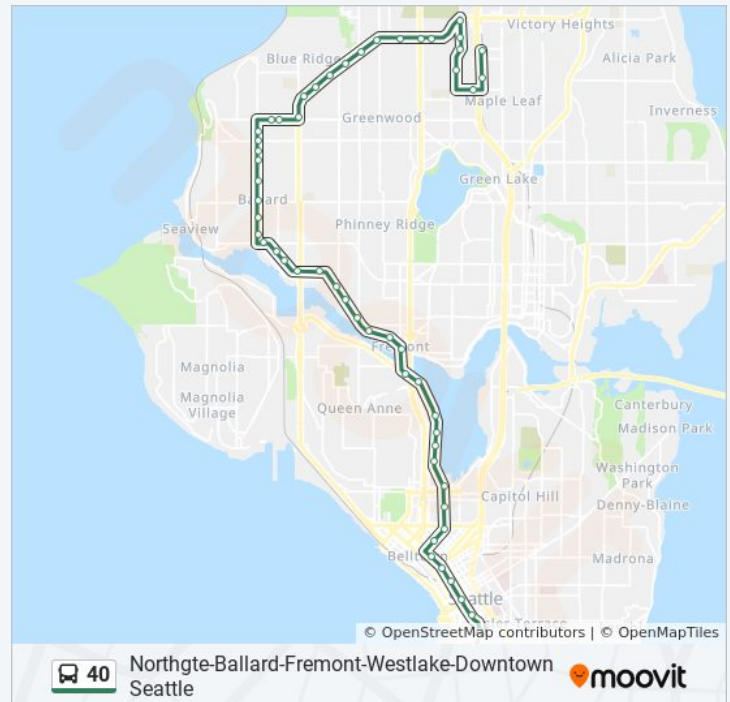

40 bus Info

Direction: Downtown Seattle Ballard

Stops: 54

Trip Duration: 65 min

Line Summary:

24th Ave NW & NW 83rd St
24th Ave NW & NW 80th St
24th Ave NW & NW 77th St
24th Ave NW & NW 75th St
24th Ave NW & NW 70th St
24th Ave NW & NW 65th St
24th Ave NW & NW 61st St
24th Ave NW & NW 57th St
NW Market St & Ballard Ave NW
Leary Ave NW & NW Vernon Pl
Leary Ave NW & NW Lone Pl
NW Leary Way & 15th Ave NW
NW Leary Way & 11th Ave NW
Leary Way NW & 8th Ave NW
Leary Way NW & NW 43rd St
Leary Way NW & 3rd Ave NW
N 36th St & 1st Ave NW
N 36th St & Phinney Ave N
Fremont Ave N & N 34th St
Westlake Ave N & Dexter Ave N
Westlake Ave N & Crockett St
Westlake Ave N & 8th Ave N
Westlake Ave N & Galer St
Westlake Ave N & Highland Dr
Westlake & Mercer
Westlake & Thomas
Westlake & 9th-Denny
3rd Ave & Virginia St
3rd Ave & Pine St
3rd Ave & Union St
3rd Ave & Marion St
3rd Ave & James St
3rd Ave S & S Main St

Leary Way NW & 8th Ave NW

NW Leary Way & 11th Ave NW

NW Leary Way & 15th Ave NW

Leary Ave NW & NW Ione Pl

Leary Ave NW & NW Vernon Pl

NW Market St & Ballard Ave NW

24th Ave NW & NW 57th St

24th Ave NW & NW 61st St

40 bus Info

Direction: Northgate Station Fremont

Stops: 54

Trip Duration: 63 min

Line Summary:

24th Ave NW & NW 65th St

24th Ave NW & NW 70th St

24th Ave NW & NW 75th St