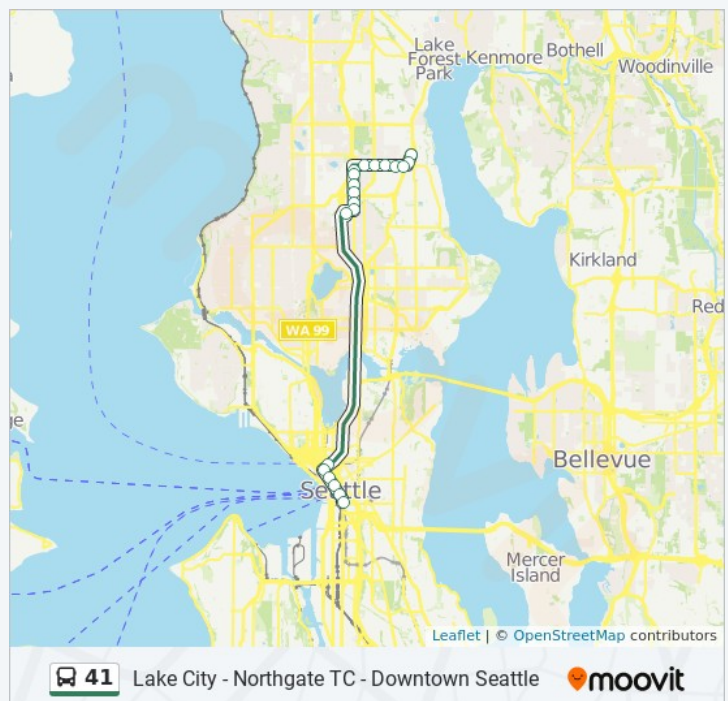

5th Ave S & S Weller St

533 5th Avenue South, Seattle

Direction: Lake City Northgate

20 stops

[VIEW LINE SCHEDULE](#)

4th Ave S & S Jackson St

310 4th Avenue South, Seattle

3rd Ave & James St

2505 Ne 125th St, Seattle

NE 125th St & 30th Ave NE

2805 Northeast 125th Street, Seattle

41 bus Time Schedule

Lake City Northgate Route Timetable:

Sunday	12:19 AM - 11:39 PM
Monday	12:19 AM - 11:49 PM
Tuesday	12:04 AM - 11:49 PM
Wednesday	12:04 AM - 11:49 PM
Thursday	12:04 AM - 11:49 PM
Friday	12:04 AM - 11:49 PM
Saturday	12:04 AM - 11:39 PM

41 bus Info

Direction: Lake City Northgate

Stops: 20

Trip Duration: 45 min

Line Summary: 4th Ave S & S Jackson St, 3rd Ave & James St, 3rd Ave & Madison St, 3rd Ave & Union St, 3rd Ave & Pine St, Olive Way & 6th Ave, Northgate Tc, 5th Ave NE & NE 103rd St, 5th Ave NE & NE 106th St, 5th Ave NE & NE 112th St, 5th Ave NE & NE 115th St, 5th Ave NE & NE 120th St, 5th Ave NE & NE 123rd St, NE 125th St & Roosevelt Way NE, NE 125th St & 15th Ave NE, NE 125th St & 20th Ave NE, NE 125th St & 25th Ave NE, NE 125th St & 30th Ave NE, Lake City Way NE & NE 125th St, Lake City Way NE & NE 130th St

Lake City Way NE & NE 125th St

12534 Lake City Way Northeast, Seattle

Lake City Way NE & NE 130th St

13001 Lake City Way Northeast, Seattle

Direction: Northgate Northeast 125th Only

13 stops

[VIEW LINE SCHEDULE](#)