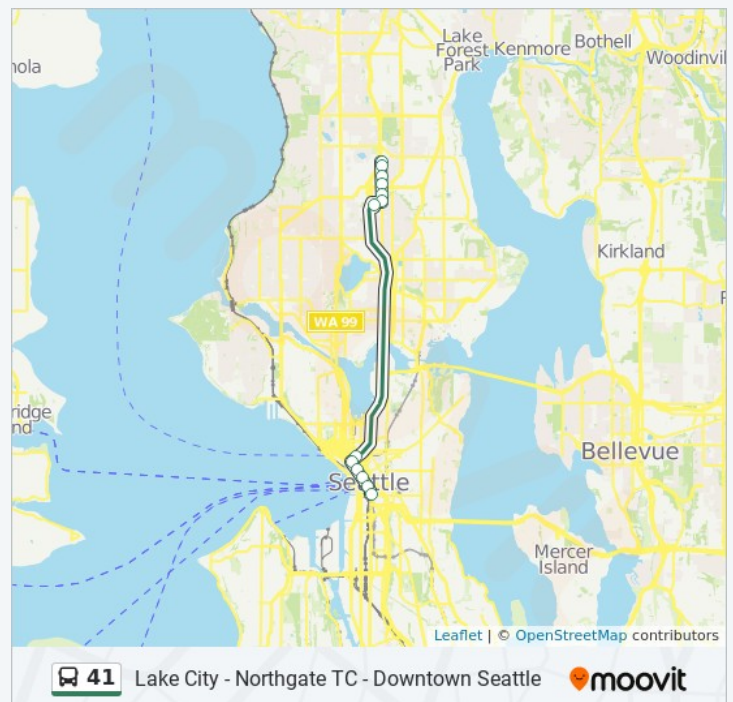

Use the Moovit App to find the closest 41 bus station near you and find out when is the next 41 bus arriving.

Direction: Downtown Seattle

15 stops

[VIEW LINE SCHEDULE](#)

5th Ave NE & NE 123rd St

12301 5th Avenue Northeast, Seattle

5th Ave S & S Weller St

533 5th Avenue South, Seattle

Direction: Lake City Northgate

20 stops

[VIEW LINE SCHEDULE](#)

4th Ave S & S Jackson St

310 4th Avenue South, Seattle

3rd Ave & James St

Northgate Northeast 125th Only Route Timetable:

Sunday	Not Operational
Monday	2:47 PM - 6:27 PM
Tuesday	2:47 PM - 6:27 PM
Wednesday	2:47 PM - 6:27 PM
Thursday	2:47 PM - 6:27 PM
Friday	2:47 PM - 6:27 PM
Saturday	Not Operational

41 bus Info

Direction: Northgate Northeast 125th Only

Stops: 13

Trip Duration: 47 min

Line Summary: 4th Ave S & S Jackson St, 3rd Ave & James St, 3rd Ave & Madison St, 3rd Ave & Union St, 3rd Ave & Pine St, Olive Way & 6th Ave, Northgate Tc, 5th Ave NE & NE 103rd St, 5th Ave NE & NE 106th St, 5th Ave NE & NE 112th St, 5th Ave NE & NE 115th St, 5th Ave NE & NE 120th St, 5th Ave NE & NE 123rd St