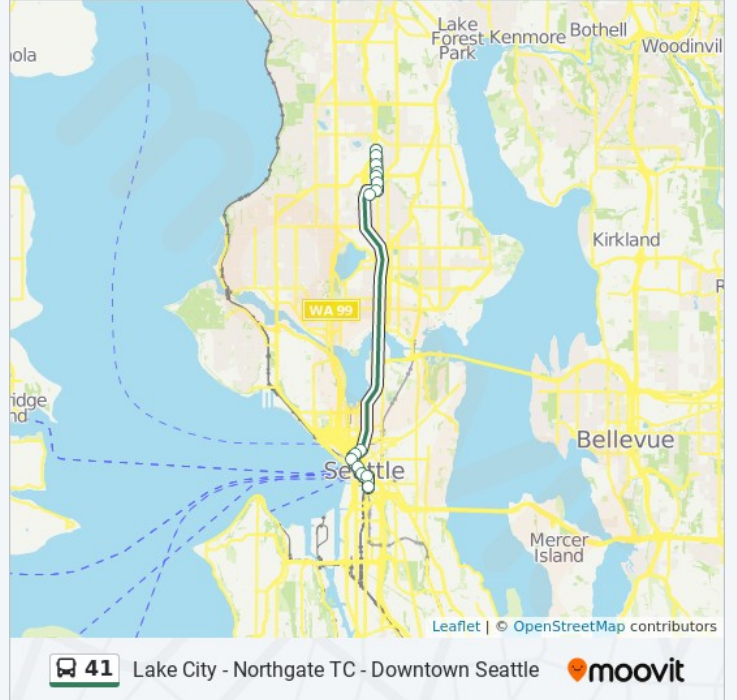

5th Ave NE & Northgate Mall

5th Avenue Northeast, Seattle

NE 103rd St & 5th Ave NE

449 Northeast Thornton Place, Seattle

Northgate Tc

10200 1st Avenue Northeast, Seattle

Convention Pl & Union St

722 Union Street, Seattle

41 bus Info

Direction: Downtown Seattle

Stops: 15

Trip Duration: 38 min

Line Summary: 5th Ave NE & NE 123rd St, 5th Ave NE & NE 120th St, 5th Ave NE & NE 115th St, 5th Ave NE & NE 112th St, 5th Ave NE & NE Northgate Way, 5th Ave NE & Northgate Mall, NE 103rd St & 5th Ave NE, Northgate Tc, Convention Pl & Union St, Union St & 5th Ave, 3rd Ave & Union St, 3rd Ave & Marion St, 3rd Ave & James St, Terrace St & 5th Ave, 5th Ave S & S Weller St

Terrace St & 5th Ave

400 Yesler Way, Seattle

5th Ave S & S Weller St

533 5th Avenue South, Seattle

Direction: Downtown Seattle Northgate

23 stops

[VIEW LINE SCHEDULE](#)

NE 130th St & 35th Ave NE

12750 33rd Avenue Northeast, Seattle

Lake City Way NE & NE 130th St

12741 Lake City Way Northeast, Seattle

NE 125th St & Lake City Way NE

3012 Northeast 125th Street, Seattle

NE 125th St & 28th Ave NE

2700 Ne 125th St, Seattle