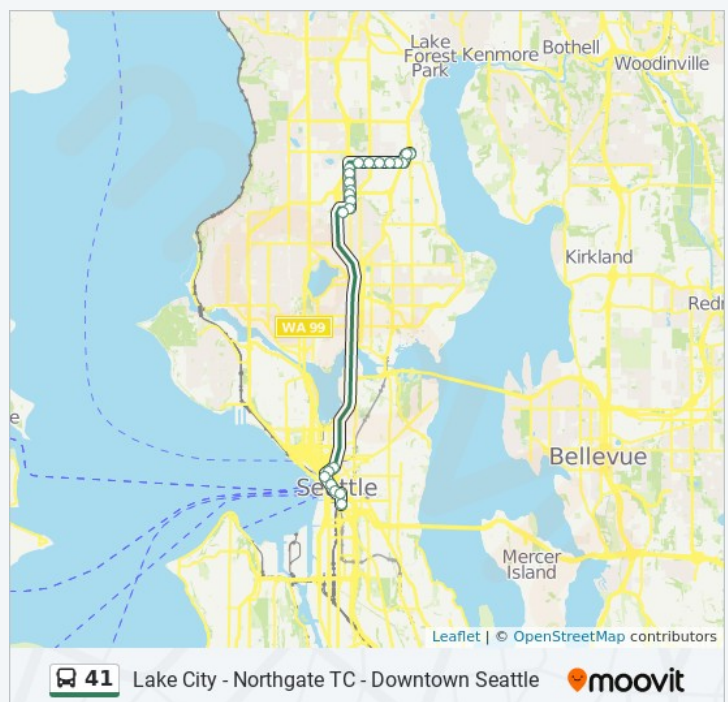

449 Northeast Thornton Place, Seattle

Northgate Tc

10200 1st Avenue Northeast, Seattle

Convention Pl & Union St

722 Union Street, Seattle

Union St & 5th Ave

500 Union St, Seattle

41 bus Time Schedule

Downtown Seattle Northgate Route Timetable:

Sunday	6:04 AM - 11:52 PM
Monday	5:03 AM - 11:41 PM
Tuesday	5:03 AM - 11:41 PM
Wednesday	5:03 AM - 11:41 PM
Thursday	5:03 AM - 11:41 PM
Friday	5:03 AM - 11:41 PM
Saturday	6:04 AM - 11:52 PM

41 bus Info

Direction: Downtown Seattle Northgate

Stops: 23

Trip Duration: 51 min

Line Summary: NE 130th St & 35th Ave NE, Lake City Way NE & NE 130th St, NE 125th St & Lake City Way NE, NE 125th St & 28th Ave NE, NE 125th St & 25th Ave NE, NE 125th St & 20th Ave NE, NE 125th St & 15th Ave NE, NE 125th St & Roosevelt Way NE, 5th Ave NE & NE 123rd St, 5th Ave NE & NE 120th St, 5th Ave NE & NE 115th St, 5th Ave NE & NE 112th St, 5th Ave NE & NE Northgate Way, 5th Ave NE & Northgate Mall, NE 103rd St & 5th Ave NE, Northgate Tc, Convention Pl & Union St, Union St & 5th Ave, 3rd Ave & Union St, 3rd Ave & Marion St, 3rd Ave & James St, Terrace St & 5th Ave, 5th Ave S & S Weller St

5th Ave S & S Weller St

533 5th Avenue South, Seattle

Direction: Lake City Northgate

20 stops

[VIEW LINE SCHEDULE](#)

4th Ave S & S Jackson St

310 4th Avenue South, Seattle

3rd Ave & James St