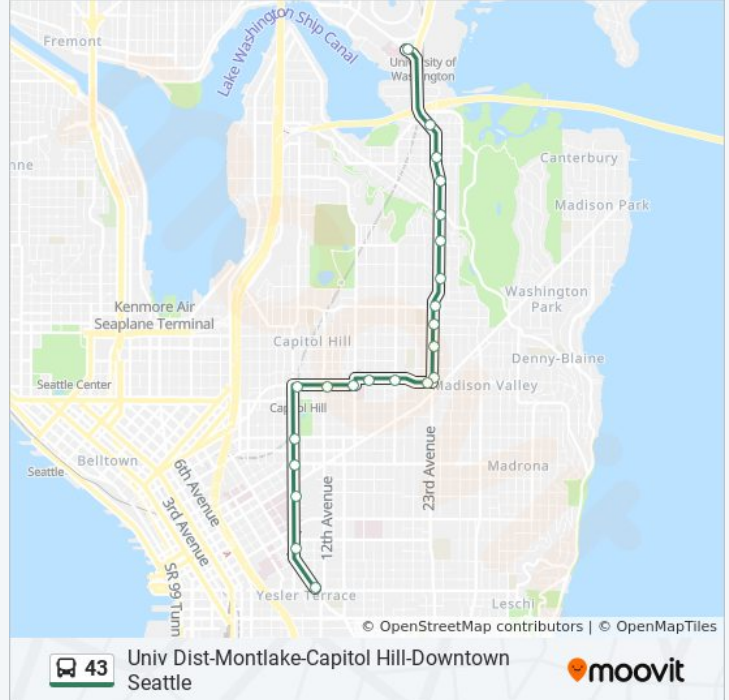

Direction: Downtown Seattle University of Washington Medical Center

31 stops

[VIEW LINE SCHEDULE](#)

U District Station - Bay 3

15th Ave NE & NE 43rd St

15th Ave NE & NE Campus Pkwy

15th Ave NE & NE 40th St

S Jackson St & 5th Ave S

Direction: To Route 43 Via Broadway

21 stops

[VIEW LINE SCHEDULE](#)

Boren Ave & E Yesler Way

Broadway & Terrace (Outbound)

Broadway & Marion (Outbound)

Broadway & E Union St

Stops: 21

Trip Duration: 22 min

Line Summary:

24th Ave E & E Mcgraw St

East Montlake PI E & E Roanoke St

NE Pacific St & Montlake Blvd NE - Bay 2

Direction: University District Montlake

22 stops

43 bus Info

Direction: University District Montlake

Stops: 22

Trip Duration: 27 min

Line Summary:

24th Ave E & E Newton St

24th Ave E & E Mcgraw St

East Montlake Pl E & E Roanoke St