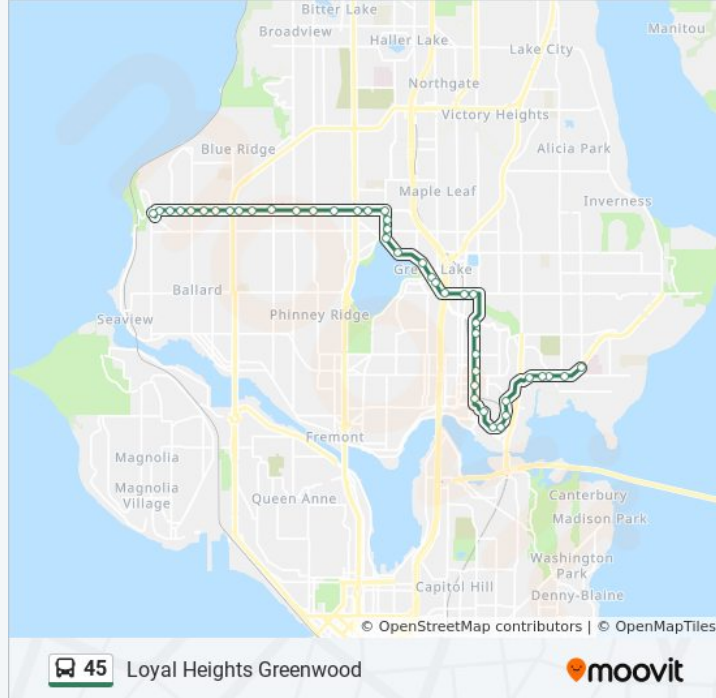

45 bus Info
Direction: Loyal Heights Greenwood
Stops: 43
Trip Duration: 51 min
Line Summary:

- Sand Point Way NE & 40th Ave NE
- NE 45th St & 36th Ave NE
- NE 45th St & Union Bay PI NE
- NE 45th St & University Village
- Montlake Blvd NE & NE 45th St
- E Stevens Wy NE & Pend Oreille Rd NE
- E Stevens Way NE & Benton Ln
- W Stevens Way NE & Rainier Vista
- W Stevens Way NE & Garfield Ln
- Grant Ln & Stevens Way
- University Way NE & NE 41st St
- U District Station - Bay 5
- University Way NE & NE 45th St
- University Way NE & NE 50th St
- University Way NE & NE 55th St
- University Way NE & NE Ravenna Blvd
- NE 65th St & 14th Ave NE
- Roosevelt Station - Bay 2
- NE 65th St & Oswego PI NE
- NE Ravenna Blvd & NE 68th St
- NE Ravenna Blvd & Woodlawn Ave NE
- East Green Lake Dr N & 4th Ave NE

N 85th St & Fremont Ave N

N 85th St & Greenwood Ave N

NW 85th St & 3rd Ave NW

NW 85th St & 8th Ave NW

NW 85th St & 12th Ave NW

NW 85th St & Mary Ave NW

NW 85th St & 15th Ave NW

NW 85th St & 19th Ave NW

NW 85th St & 22nd Ave NW

NW 85th St & 24th Ave NW

NW 85th St & 27th Ave NW

NW 85th St & 28th Ave NW

NW 85th St & 30th Ave NW

Loyal Way NW & NW 85th St

Direction: University District Roosevelt Station

30 stops

[VIEW LINE SCHEDULE](#)

Loyal Way NW & NW 85th St

NW 85th St & 31st Ave NW

NW 85th St & 29th Ave NW

NW 85th St & Earl Ave NW

NW 85th St & 24th Ave NW

NW 85th St & 22nd Ave NW

NW 85th St & 20th Ave NW