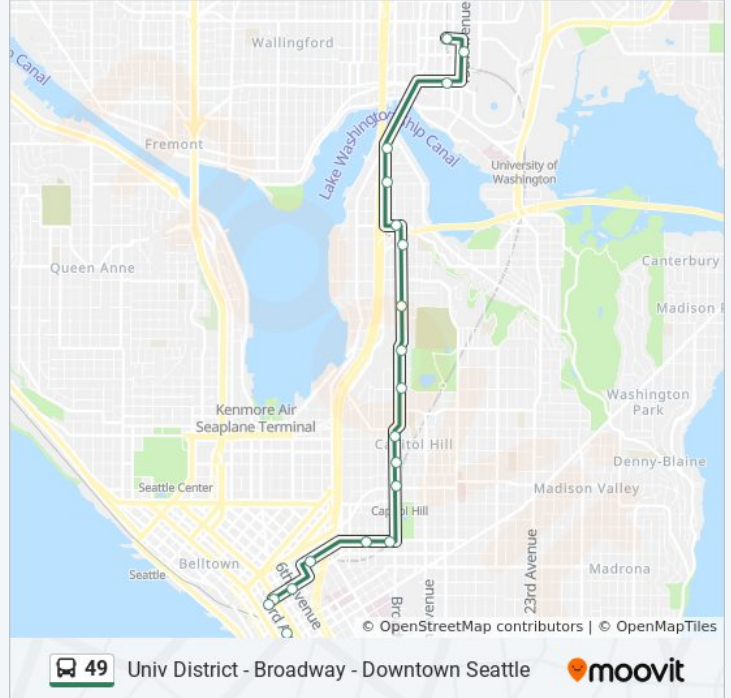

Use the Moovit App to find the closest 49 bus station near you and find out when is the next 49 bus arriving.

**Direction: Downtown Seattle Broadway**

27 stops

[VIEW LINE SCHEDULE](#)

- U District Station - Bay 3
- 15th Ave NE & NE 43rd St
- 15th Ave NE & NE Campus Pkwy
- NE Campus Pkwy & 12th Ave NE - Bay 4
- University Bridge & NE 40th St
- Harvard Ave E & Eastlake Ave E
- Harvard Ave E & E Shelby St
- 10th Ave E & E Roanoke St
- 10th Ave E & E Miller St
- 10th Ave E & E Newton St
- 10th Ave E & E Galer St
- 10th Ave E & E Prospect St
- E Roy St & Broadway E
- Broadway E & E Republican St
- Broadway E & E Thomas St
- Broadway & E Denny Way
- Broadway & E Pine St
- E Pine St & Broadway
- E Pine St & Belmont Ave
- E Pine St & Bellevue Ave
- Pine St & 9th Ave

**49 bus Info**

**Direction:** Downtown Seattle Broadway

**Stops:** 27

**Trip Duration:** 27 min

**Line Summary:**

Pine St & 5th Ave  
 3rd Ave & Union St  
 3rd Ave & Marion St  
 3rd Ave & James St  
 3rd Ave S & S Main St  
 S Jackson St & 5th Ave S

### 49 bus Info

**Direction:** U-District Station Capitol Hill

**Stops:** 27

**Trip Duration:** 28 min

**Line Summary:**

10th Ave E & E Galer St

10th Ave E & E Howe St

10th Ave E & E Miller St

E Roanoke St & Broadway E

Harvard Ave E & E Shelby St

Harvard Ave E & Eastlake Ave E

NE Campus Pkwy & Brooklyn Ave NE - Bay 1

15th Ave NE & NE 42nd St

U District Station - Bay 1

49 bus time schedules and route maps are available in an offline PDF at [moovitapp.com](https://moovitapp.com). Use the [Moovit App](#) to see live bus times, train schedule or subway schedule, and step-by-step directions for all public transit in Seattle - Tacoma, WA.