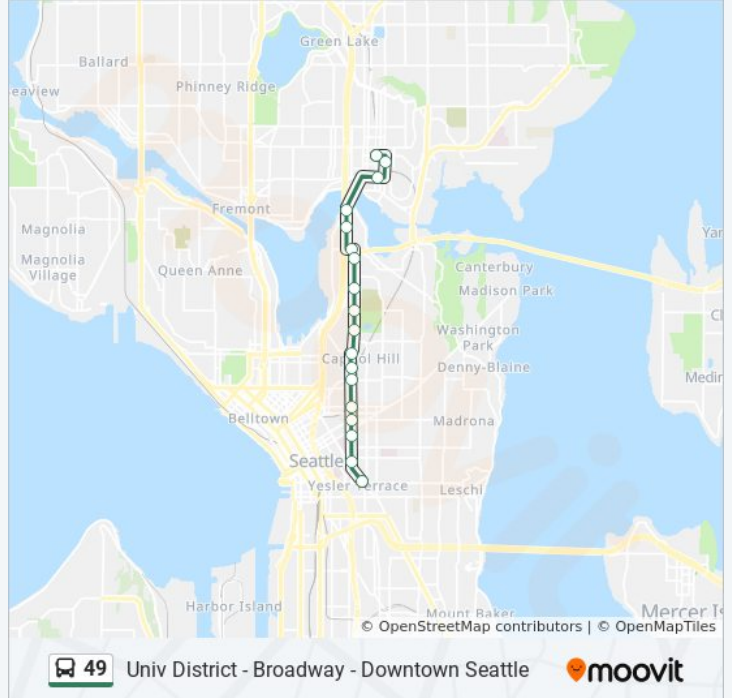

Use the Moovit App to find the closest 49 bus station near you and find out when is the next 49 bus arriving.

**Direction: Downtown Seattle Broadway**

27 stops

[VIEW LINE SCHEDULE](#)

- U District Station - Bay 3
- 15th Ave NE & NE 43rd St
- 15th Ave NE & NE Campus Pkwy
- NE Campus Pkwy & 12th Ave NE - Bay 4
- University Bridge & NE 40th St
- Harvard Ave E & Eastlake Ave E
- Harvard Ave E & E Shelby St
- 10th Ave E & E Roanoke St
- 10th Ave E & E Miller St
- 10th Ave E & E Newton St
- 10th Ave E & E Galer St
- 10th Ave E & E Prospect St
- E Roy St & Broadway E
- Broadway E & E Republican St
- Broadway E & E Thomas St
- Broadway & E Denny Way
- Broadway & E Pine St
- E Pine St & Broadway
- E Pine St & Belmont Ave
- E Pine St & Bellevue Ave
- Pine St & 9th Ave

**49 bus Info**

**Direction:** Downtown Seattle Broadway

**Stops:** 27

**Trip Duration:** 27 min

**Line Summary:**

Pine St & 5th Ave  
 3rd Ave & Union St  
 3rd Ave & Marion St  
 3rd Ave & James St  
 3rd Ave S & S Main St  
 S Jackson St & 5th Ave S

**Direction: To Route 49 Via Broadway**

18 stops  
[VIEW LINE SCHEDULE](#)

Boren Ave & E Yesler Way  
 Broadway & Terrace (Outbound)  
 Broadway & Marion (Outbound)  
 Broadway & E Union St  
 Broadway & Pike-Pine  
 Broadway E & E John St  
 Broadway E & E Harrison St  
 Broadway E & E Mercer St  
 10th Ave E & E Prospect St  
 10th Ave E & E Galer St  
 10th Ave E & E Howe St  
 10th Ave E & E Miller St  
 E Roanoke St & Broadway E  
 Harvard Ave E & E Shelby St  
 Harvard Ave E & Eastlake Ave E  
 NE Campus Pkwy & Brooklyn Ave NE - Bay 1  
 15th Ave NE & NE 42nd St  
 U District Station - Bay 1

**Direction:** To Route 49 Via Broadway  
**Stops:** 18  
**Trip Duration:** 20 min  
**Line Summary:**