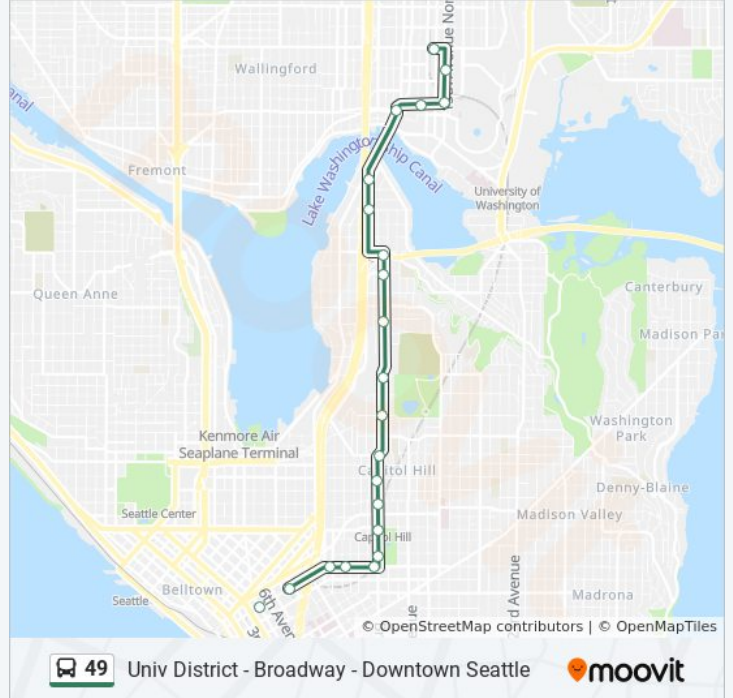

Use the Moovit App to find the closest 49 bus station near you and find out when is the next 49 bus arriving.

**Direction: Downtown Seattle Broadway**

27 stops

[VIEW LINE SCHEDULE](#)

- U District Station - Bay 3
- 15th Ave NE & NE 43rd St
- 15th Ave NE & NE Campus Pkwy
- NE Campus Pkwy & 12th Ave NE - Bay 4
- University Bridge & NE 40th St
- Harvard Ave E & Eastlake Ave E
- Harvard Ave E & E Shelby St
- 10th Ave E & E Roanoke St
- 10th Ave E & E Miller St
- 10th Ave E & E Newton St
- 10th Ave E & E Galer St
- 10th Ave E & E Prospect St
- E Roy St & Broadway E
- Broadway E & E Republican St
- Broadway E & E Thomas St
- Broadway & E Denny Way
- Broadway & E Pine St
- E Pine St & Broadway
- E Pine St & Belmont Ave
- E Pine St & Bellevue Ave
- Pine St & 9th Ave

**49 bus Info**

**Direction:** Downtown Seattle Broadway

**Stops:** 27

**Trip Duration:** 27 min

**Line Summary:**

Pine St & 5th Ave  
 3rd Ave & Union St  
 3rd Ave & Marion St  
 3rd Ave & James St  
 3rd Ave S & S Main St  
 S Jackson St & 5th Ave S

**Direction: To Route 49 Via Broadway**

18 stops  
[VIEW LINE SCHEDULE](#)

Boren Ave & E Yesler Way  
 Broadway & Terrace (Outbound)  
 Broadway & Marion (Outbound)  
 Broadway & E Union St  
 Broadway & Pike-Pine  
 Broadway E & E John St  
 Broadway E & E Harrison St  
 Broadway E & E Mercer St  
 10th Ave E & E Prospect St  
 10th Ave E & E Galer St  
 10th Ave E & E Howe St  
 10th Ave E & E Miller St  
 E Roanoke St & Broadway E  
 Harvard Ave E & E Shelby St  
 Harvard Ave E & Eastlake Ave E  
 NE Campus Pkwy & Brooklyn Ave NE - Bay 1  
 15th Ave NE & NE 42nd St  
 U District Station - Bay 1

**Direction:** To Route 49 Via Broadway  
**Stops:** 18  
**Trip Duration:** 20 min  
**Line Summary:**