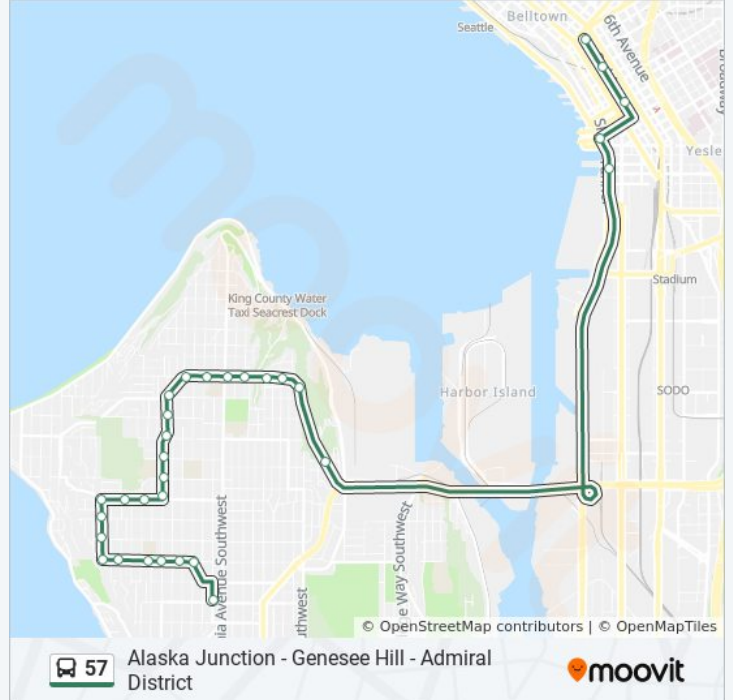

SW Admiral Way & 47th Ave SW

SW Admiral Way & 45th Ave SW

SW Admiral Way & California Ave SW

SW Admiral Way & 41st Ave SW

SW Admiral Way & 39th Ave SW

SW Admiral Way & Belvidere Ave SW

SW Admiral Way & SW Olga St

SW Admiral Way & SW City View St

Alaskan Way S & S Jackson St

Alaskan Way & Columbia St

3rd Ave & Madison St

3rd Ave & Union St

3rd Ave & Pine St

57 bus time schedules and route maps are available in an offline PDF at moovitapp.com. Use the [Moovit App](#) to see live bus times, train schedule or subway schedule, and step-by-step directions for all public transit in Seattle - Tacoma, WA.

[About Moovit](#) · [MaaS Solutions](#) · [Supported Countries](#) · [Mooviter Community](#)

© 2024 Moovit - All Rights Reserved

Check Live Arrival Times