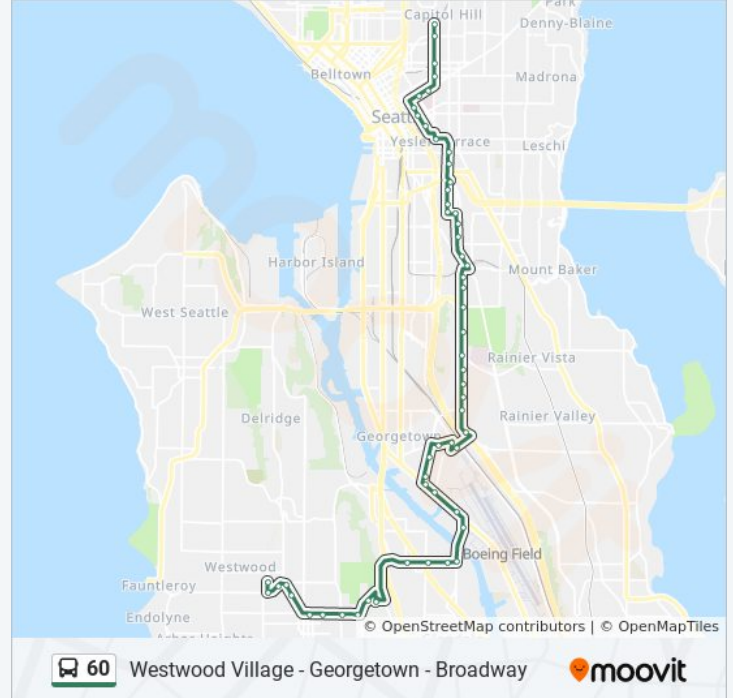

Use the Moovit App to find the closest 60 bus station near you and find out when is the next 60 bus arriving.

Direction: Broadway First Hill

55 stops

[VIEW LINE SCHEDULE](#)

- 25th Ave SW & SW Henderson St
- 25th Ave SW & SW Barton St - Bay 4
- SW Barton Pl & 22nd Ave SW
- Delridge Way SW & SW Henderson St
- Delridge Way SW & SW Barton St
- SW Roxbury St & 15th Ave SW - Bay 3
- SW Roxbury St & 12th Ave SW
- SW Roxbury St & 8th Ave SW
- SW Roxbury St & 5th Ave SW
- Olson Pl SW & 3rd Ave SW
- Olson-Myers Way Park and Ride
- S Cloverdale St & 5th Ave S
- S Cloverdale St & 8th Ave S
- S Cloverdale St & 12th Ave S
- 14th Ave S & S Cloverdale St
- 16th Ave S & East Marginal Way S
- East Marginal Way S & 14th Ave S
- East Marginal Way S & Ellis Ave S
- East Marginal Way S & Corson Ave S
- Corson Ave S & S Willow St
- Corson Ave S & S Warsaw St

12th Ave S & S Atlantic St

12th Ave S & S Judkins St

S Charles St & Golf Dr S

12th Ave S & S Weller St

12th Ave S & S Jackson St

E Yesler Way & Broadway (Outbound)

9th Ave & Alder St

9th Ave & James St

9th Ave & Columbia St

Madison St & Boren Ave

Madison St & Summit Ave

Broadway & E Union St

Broadway & Pike-Pine

Broadway E & E John St

Broadway E & E Harrison St

Direction: Westwood Village N Beacon Hill

53 stops

[VIEW LINE SCHEDULE](#)

10th Ave E & E Mercer St

Broadway E & E Republican St

Broadway E & E Thomas St

Broadway & E Denny Way

Broadway & E Pine St

Broadway & Pike-Pine