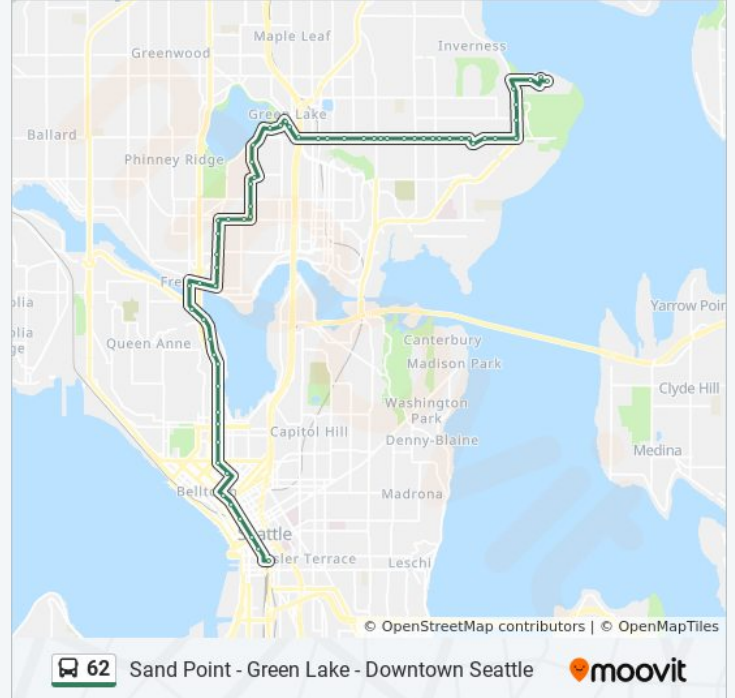

**62 bus Info**

**Direction:** Downtown Seattle Fremont

**Stops:** 62

**Trip Duration:** 58 min

**Line Summary:**

NE 65th St & Ravenna Ave NE

NE 65th St & 18th Ave NE

NE 65th St & 14th Ave NE

Dexter Ave N & Crockett St

Dexter Ave N & Howe St

Dexter Ave N & Galer St

Dexter Ave N & Aloha St

Dexter Ave N & Roy St

Dexter Ave N & Harrison St

Dexter Ave & Denny Way

7th Ave & Blanchard St

3rd Ave & Virginia St

3rd Ave & Pine St

3rd Ave & Union St

3rd Ave & Marion St

3rd Ave & James St

S Washington St & 4th Ave S

**Direction: Sand Point East Green Lake**

62 stops

[VIEW LINE SCHEDULE](#)

S Jackson St & 5th Ave S

3rd Ave & James St

3rd Ave & Madison St

3rd Ave & Union St

3rd Ave & Pine St

3rd Ave & Virginia St

7th Ave & Blanchard St