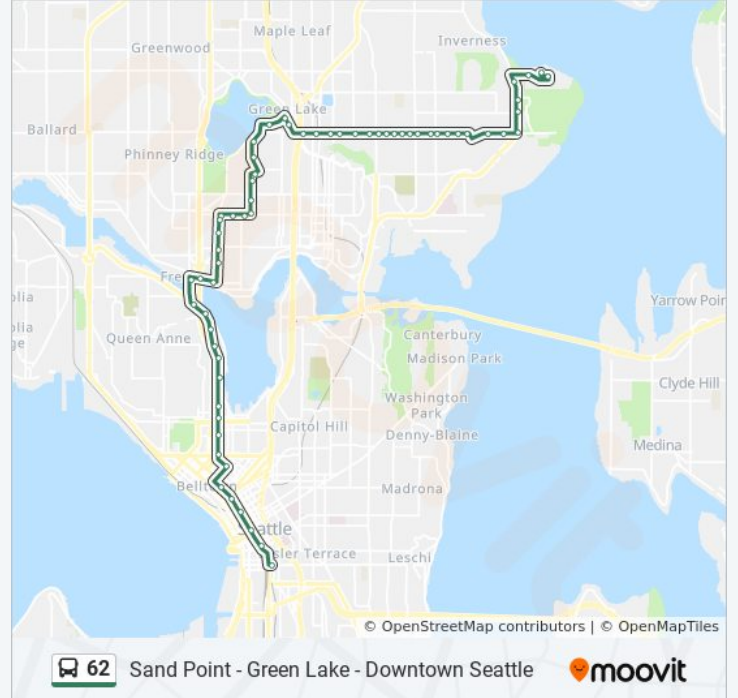

**Direction:** Sand Point East Green Lake

**Stops:** 62

**Trip Duration:** 58 min

**Line Summary:**

Stone Way N & N 40th St

Stone Way N & N 42nd St

Stone Way N & N Allen Pl

N 45th St & Stone Way N

Woodlawn Ave NE & Sunnyside Ave N

NE Ravenna Blvd & Woodlawn Ave NE

NE Ravenna Blvd & NE 68th St

NE 65th St & 8th Ave NE

Roosevelt Station - Bay 1

NE 65th St & 14th Ave NE

NE 65th St & 16th Ave NE

NE 65th St & 20th Ave NE

NE 65th St & 23rd Ave NE

NE 65th St & 25th Ave NE

NE 65th St & 27th Ave NE

NE 65th St & 29th Ave NE

NE 65th St & 31st Ave NE

NE 65th St & 33rd Ave NE

NE 65th St & 35th Ave NE

NE 65th St & 38th Ave NE

NE 65th St & 40th Ave NE

NE 65th St & 43rd Ave NE

NE 65th St & 45th Ave NE

NE 65th St & Wellesley Way NE

NE 65th St & 52nd Ave NE

NE 65th St & 58th Ave NE

Sand Point Way NE & NE 65th St

Sand Point Way NE & NE 70th St