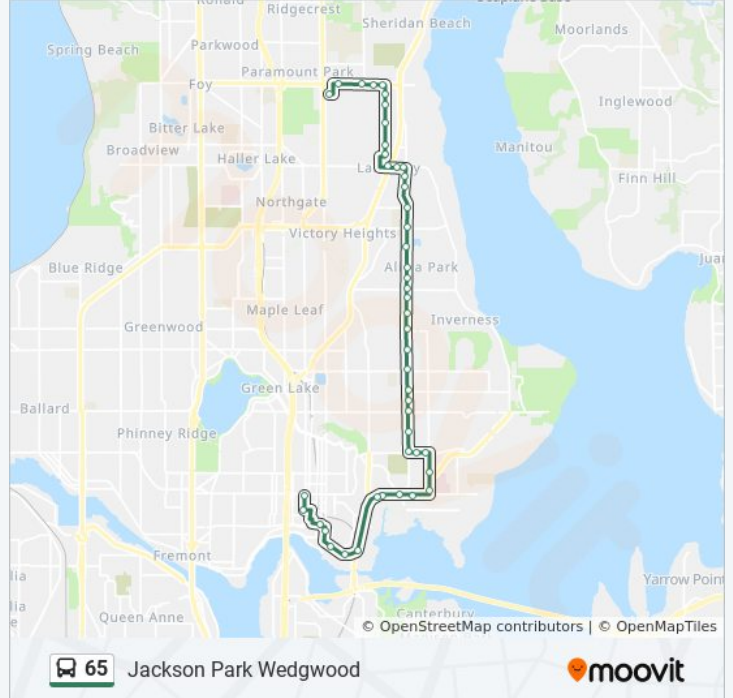

65 bus Info

Direction: Jackson Park Wedgwood

Stops: 46

Trip Duration: 40 min

Line Summary:

35th Ave NE & NE 85th St

35th Ave NE & NE 89th St

35th Ave NE & NE 93rd St

35th Ave NE & NE 95th St

35th Ave NE & NE 97th St

35th Ave NE & NE 100th St

35th Ave NE & NE 105th St

35th Ave NE & NE 110th St

35th Ave NE & NE 115th St

35th Ave NE & NE 120th St

35th Ave NE & NE 123rd St

NE 125th St & 35th Ave NE

NE 125th St & 33rd Ave NE

NE 125th St & Lake City Way NE

30th Ave NE & NE 127th St

30th Ave NE & NE 130th St

30th Ave NE & NE 135th St

30th Ave NE & NE 140th St

30th Ave NE & NE 143rd St

NE 145th St & 30th Ave NE

NE 145th St & 27th Ave NE

NE 145th St & 25th Ave NE

NE 145th St & 19th Ave NE

NE 143rd St & 17th Ave NE

Direction: University District Wedgwood

36 stops

[VIEW LINE SCHEDULE](#)