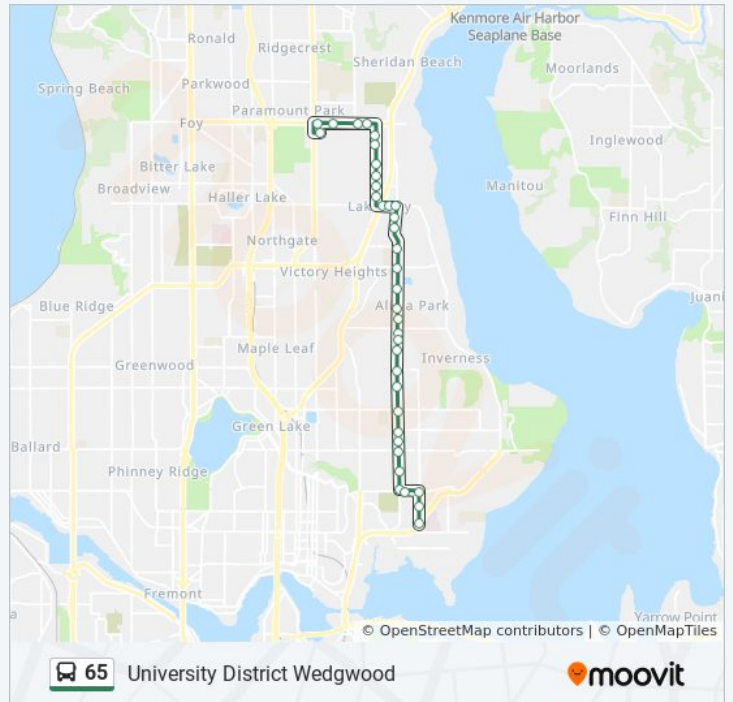

65 bus Info

Direction: Jackson Park Wedgwood

Stops: 46

Trip Duration: 40 min

Line Summary:

35th Ave NE & NE 85th St

35th Ave NE & NE 89th St

35th Ave NE & NE 93rd St

NE 145th St & 30th Ave NE

NE 145th St & 27th Ave NE

NE 145th St & 25th Ave NE

NE 145th St & 19th Ave NE

NE 143rd St & 17th Ave NE

Direction: University District Wedgwood

36 stops

[VIEW LINE SCHEDULE](#)

35th Ave NE & NE 65th St

35th Ave NE & NE 60th St

35th Ave NE & NE 55th St

NE 55th St & 36th Ave NE

NE 55th St & 40th Ave NE

40th Ave NE & NE 51st St

Sand Point Way NE & 40th Ave NE

65 bus Info

Direction: University District Wedgwood

Stops: 36

Trip Duration: 25 min

Line Summary:

65 bus time schedules and route maps are available in an offline PDF at moovitapp.com. Use the [Moovit App](#) to see live bus times, train schedule or subway schedule, and step-by-step directions for all public transit in Seattle - Tacoma, WA.