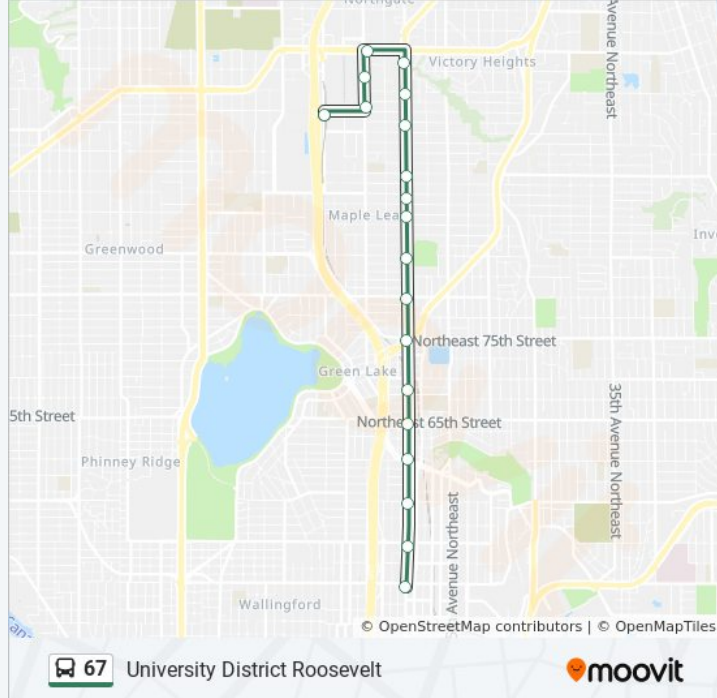

Direction: Northgate Station Roosevelt Station

37 stops

[VIEW LINE SCHEDULE](#)

- Sand Point Way NE & 40th Ave NE
- NE 45th St & 36th Ave NE
- NE 45th St & Union Bay PI NE
- NE 45th St & University Village
- Montlake Blvd NE & NE 45th St
- E Stevens Wy NE & Pend Oreille Rd NE
- E Stevens Way NE & Benton Ln
- W Stevens Way NE & Rainier Vista
- W Stevens Way NE & Garfield Ln
- Grant Ln & Stevens Way
- Brooklyn Ave NE & NE Campus Pkwy - Bay 3
- 11th Ave NE & NE 42nd St
- 11th Ave NE & NE 45th St
- 11th Ave NE & NE 47th St
- 11th Ave NE & NE 50th St
- 11th Ave NE & NE 52nd St
- 11th Ave NE & NE 55th St
- 11th Ave NE & NE Ravenna Blvd
- 12th Ave NE & NE 61st St
- Roosevelt Station - Bay 3
- 12th Ave NE & NE 70th St
- NE 75th St & 12th Ave NE

Direction: University District Roosevelt

20 stops

[VIEW LINE SCHEDULE](#)

Northgate Station - Bay 1
 5th Ave NE & NE 103rd St
 5th Ave NE & NE 106th St
 NE Northgate Way & 5th Ave NE
 Roosevelt Way NE & NE 108th St
 Roosevelt Way NE & NE 105th St
 Roosevelt Way NE & NE 102nd St
 Roosevelt Way NE & NE 95th St
 Roosevelt Way NE & NE 92nd St
 Roosevelt Way NE & NE 90th St
 Roosevelt Way NE & NE 85th St
 Roosevelt Way NE & NE 80th St
 Roosevelt Way NE & NE 75th St
 Roosevelt Way NE & NE 69th St

67 bus Info

Direction: University District Roosevelt

Stops: 20

Trip Duration: 19 min

Line Summary:

Roosevelt Station Bay 4 - Bay 4

Roosevelt Station Bay 5 - Bay 5

Roosevelt Way NE & NE Ravenna Blvd

Roosevelt Way NE & NE 55th St

Roosevelt Way NE & NE 50th St

Roosevelt Way NE & NE 45th St

67 bus time schedules and route maps are available in an offline PDF at moovitapp.com. Use the [Moovit App](#) to see live bus times, train schedule or subway schedule, and step-by-step directions for all public transit in Seattle - Tacoma, WA.