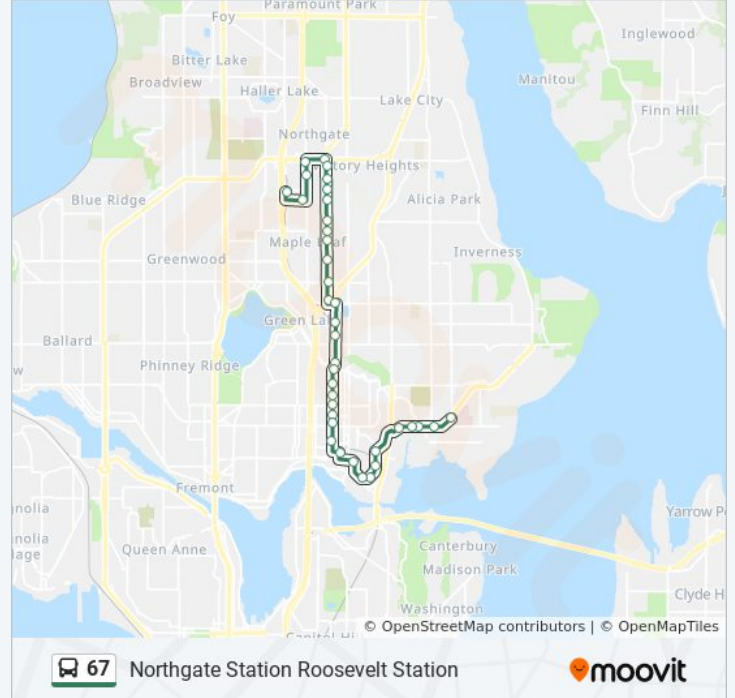

Direction: Northgate Station Roosevelt Station

37 stops

[VIEW LINE SCHEDULE](#)

- Sand Point Way NE & 40th Ave NE
- NE 45th St & 36th Ave NE
- NE 45th St & Union Bay PI NE
- NE 45th St & University Village
- Montlake Blvd NE & NE 45th St
- E Stevens Wy NE & Pend Oreille Rd NE
- E Stevens Way NE & Benton Ln
- W Stevens Way NE & Rainier Vista
- W Stevens Way NE & Garfield Ln
- Grant Ln & Stevens Way
- Brooklyn Ave NE & NE Campus Pkwy - Bay 3
- 11th Ave NE & NE 42nd St
- 11th Ave NE & NE 45th St
- 11th Ave NE & NE 47th St
- 11th Ave NE & NE 50th St
- 11th Ave NE & NE 52nd St
- 11th Ave NE & NE 55th St
- 11th Ave NE & NE Ravenna Blvd
- 12th Ave NE & NE 61st St
- Roosevelt Station - Bay 3
- 12th Ave NE & NE 70th St
- NE 75th St & 12th Ave NE

67 bus Info

Direction: Northgate Station Roosevelt Station

Stops: 37

Trip Duration: 38 min

Line Summary:

Roosevelt Way NE & NE 75th St
 Roosevelt Way NE & NE 80th St
 Roosevelt Way NE & NE 85th St
 Roosevelt Way NE & NE 90th St
 Roosevelt Way NE & NE 92nd St
 Roosevelt Way NE & NE 95th St
 Roosevelt Way NE & NE 100th St
 Roosevelt Way NE & NE 103rd St
 Roosevelt Way NE & NE 105th St
 Roosevelt Way NE & NE 108th St
 NE Northgate Way & Roosevelt Way NE
 5th Ave NE & NE Northgate Way
 5th Ave NE & Northgate Mall
 NE 100th St & 4th Ave NE
 Northgate Station - Bay 1

Direction: University District Roosevelt

20 stops

[VIEW LINE SCHEDULE](#)

Northgate Station - Bay 1
 5th Ave NE & NE 103rd St
 5th Ave NE & NE 106th St
 NE Northgate Way & 5th Ave NE
 Roosevelt Way NE & NE 108th St
 Roosevelt Way NE & NE 105th St
 Roosevelt Way NE & NE 102nd St
 Roosevelt Way NE & NE 95th St
 Roosevelt Way NE & NE 92nd St
 Roosevelt Way NE & NE 90th St
 Roosevelt Way NE & NE 85th St
 Roosevelt Way NE & NE 80th St
 Roosevelt Way NE & NE 75th St
 Roosevelt Way NE & NE 69th St