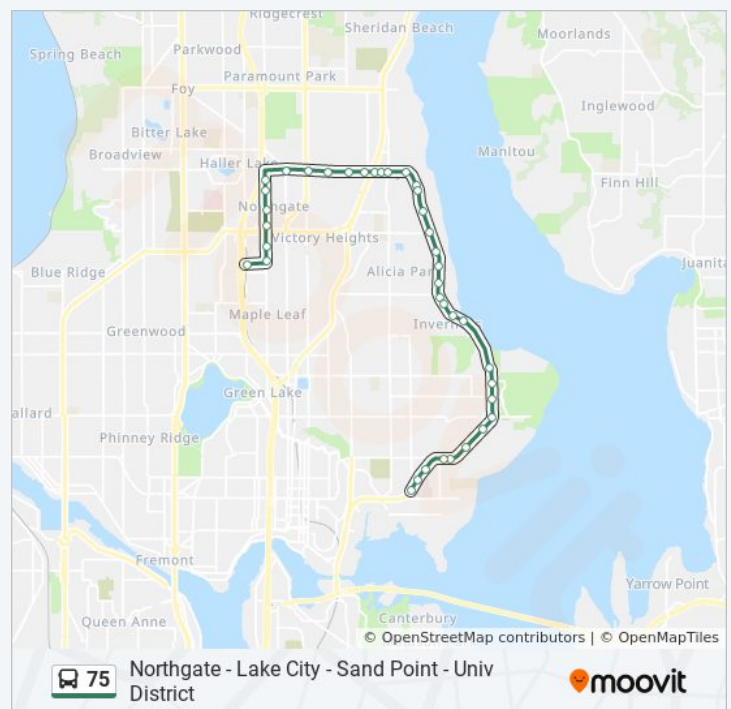

Sand Point Way NE & Inverness Dr NE

Sand Point Way NE & Matthews Pl NE

Sand Point Way NE & NE 93rd St

Sand Point Way NE & NE 95th St

Sand Point Way NE & NE 97th St

Sand Point Way NE & NE 103rd St

Sand Point Way NE & NE 106th St

- Northgate Station - Bay 1
- 5th Ave NE & NE 103rd St
- 5th Ave NE & NE 106th St
- 5th Ave NE & NE 112th St
- 5th Ave NE & NE 115th St
- 5th Ave NE & NE 120th St
- 5th Ave NE & NE 123rd St
- NE 125th St & Roosevelt Way NE
- NE 125th St & 15th Ave NE
- NE 125th St & 20th Ave NE
- NE 125th St & 25th Ave NE
- NE 125th St & 30th Ave NE
- NE 125th St & Lake City Way NE
- NE 125th St & 33rd Ave NE
- NE 125th St & 35th Ave NE
- NE 125th St & 39th Ave NE
- Sand Point Way NE & Bartlett Ave NE
- Sand Point Way NE & NE 120th St
- Sand Point Way NE & NE 115th St
- Sand Point Way NE & NE 110th St
- Sand Point Way NE & NE 106th St
- Sand Point Way NE & NE 103rd St
- Sand Point Way NE & NE 97th St
- Sand Point Way NE & NE 95th St
- Sand Point Way NE & NE 93rd St
- Sand Point Way NE & Mathews Ave NE
- Sand Point Way NE & Inverness Dr NE
- Sand Point Way NE & NE 77th St
- Sand Point Way NE & NE 74th St
- Sand Point Way NE & NE 70th St
- Sand Point Way NE & NE 65th St

University District Lake City Route Timetable:

Sunday	Not Operational
Monday	12:00 AM - 11:30 PM
Tuesday	12:00 AM - 11:30 PM
Wednesday	12:00 AM - 11:30 PM
Thursday	12:00 AM - 11:30 PM
Friday	12:00 AM - 11:30 PM
Saturday	12:00 AM - 12:30 AM

75 bus Info

Direction: University District Lake City

Stops: 38

Trip Duration: 29 min

Line Summary:

Sand Point Way NE & NE 62nd St

Sand Point Way NE & NE 58th St

Sand Point Way NE & Ivanhoe Pl NE