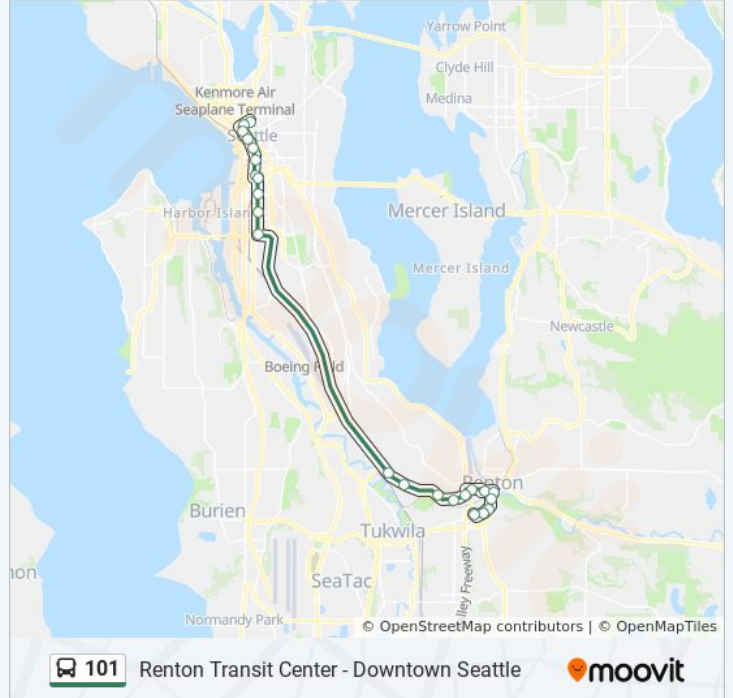

Renton Transit Center - Downtown Seattle

Get The App

The 101 bus line (Renton Transit Center - Downtown Seattle) has 2 routes. For regular weekdays, their operation hours are:

(1) Downtown Seattle: 5:47 AM - 11:20 PM(2) S Renton P&R: 12:50 AM - 11:50 PM

Use the Moovit App to find the closest 101 bus station near you and find out when is the next 101 bus arriving.

Direction: Downtown Seattle

23 stops

[VIEW LINE SCHEDULE](#)

- South Renton Park & Ride - Bay 2
- S Grady Way & Talbot Rd S
- S Grady Way & Wells Ave S
- Main Ave S & S 4th St
- Mill Ave S & Houser Way S
- Renton Transit Center - Bay 5
- S 2nd St & Shattuck Ave S
- SW Sunset Blvd & Rainier Ave S
- SW Sunset Blvd & Stevens Ave SW
- SW Sunset Blvd & Oakesdale Ave SW
- Martin L King Jr Way S & 68th Ave S
- Martin L King Jr Way S & S 129th St
- Sodo Busway & S Spokane St
- Sodo Busway & S Lander St
- Sodo Busway & S Holgate St
- Sodo Busway & S Royal Brougham Way (Stadium Station)
- 4th Ave S & S Royal Brougham Way
- 4th Ave S & S Jackson St
- 4th Ave & James St
- 4th Ave & Madison St
- 4th Ave & Union St

101 bus Info

Direction: Downtown Seattle

Stops: 23

Trip Duration: 46 min

Line Summary:

Pike St & 6th Ave

Pike St & Convention Pl

Direction: S Renton P&R

21 stops

[VIEW LINE SCHEDULE](#)

Union St & 5th Ave

Union St & 4th Ave

2nd Ave & Marion St

2nd Ave & James St

2 Ave Ext S & S Jackson St

Sodo Busway & S Royal Brougham Way