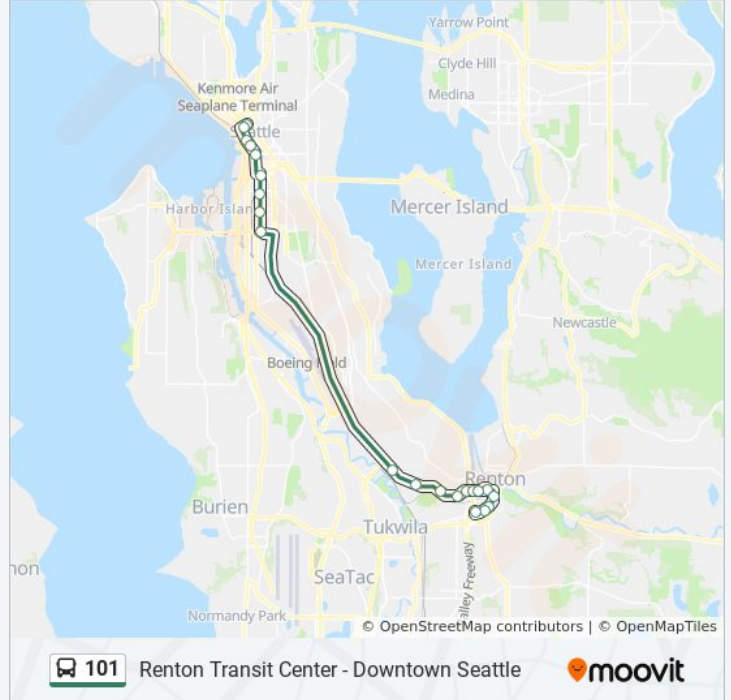

Renton Transit Center - Downtown Seattle

Get The App

The 101 bus line (Renton Transit Center - Downtown Seattle) has 2 routes. For regular weekdays, their operation hours are:

(1) Downtown Seattle: 5:47 AM - 11:20 PM(2) S Renton P&R: 12:50 AM - 11:50 PM

Use the Moovit App to find the closest 101 bus station near you and find out when is the next 101 bus arriving.

Direction: Downtown Seattle

23 stops

[VIEW LINE SCHEDULE](#)

- South Renton Park & Ride - Bay 2
- S Grady Way & Talbot Rd S
- S Grady Way & Wells Ave S
- Main Ave S & S 4th St
- Mill Ave S & Houser Way S
- Renton Transit Center - Bay 5
- S 2nd St & Shattuck Ave S
- SW Sunset Blvd & Rainier Ave S
- SW Sunset Blvd & Stevens Ave SW
- SW Sunset Blvd & Oakesdale Ave SW
- Martin L King Jr Way S & 68th Ave S
- Martin L King Jr Way S & S 129th St
- Sodo Busway & S Spokane St
- Sodo Busway & S Lander St
- Sodo Busway & S Holgate St
- Sodo Busway & S Royal Brougham Way (Stadium Station)
- 4th Ave S & S Royal Brougham Way
- 4th Ave S & S Jackson St
- 4th Ave & James St
- 4th Ave & Madison St
- 4th Ave & Union St

101 bus Info

Direction: Downtown Seattle

Stops: 23

Trip Duration: 46 min

Line Summary:

Pike St & 6th Ave

Pike St & Convention Pl

Direction: S Renton P&R

101 bus Info

Direction: S Renton P&R

Stops: 21

Trip Duration: 42 min

Line Summary:

S Grady Way & Williams Ave S

Sr 515 & South Grady Way

Lake Ave S & S Grady Way - Bay 4