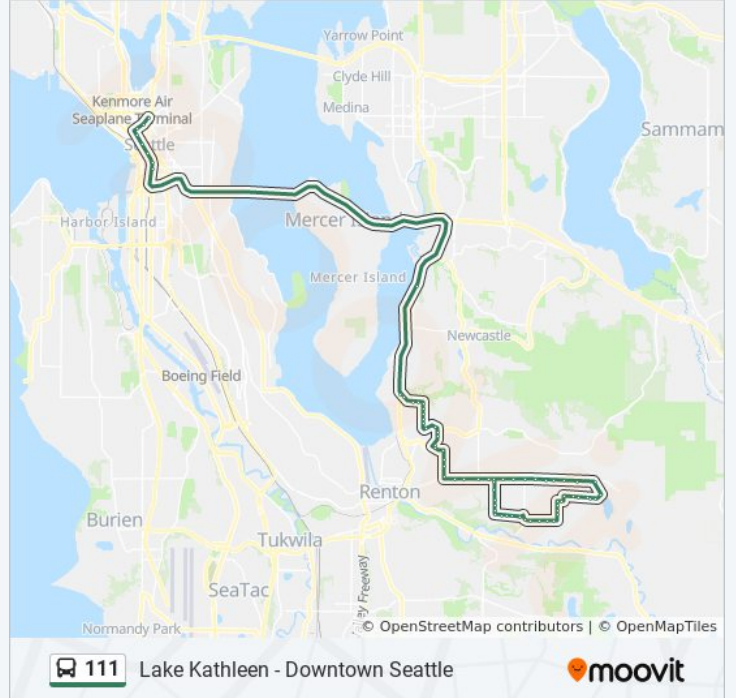

SE 134th St & 175th Ave SE
SE 134th St & 178th Ave SE
SE 134th St & 181st Ave SE
SE 135th St & 182nd Ave SE
SE 135th St & 184th Ave SE
Lake Kathleen Rd SE & SE 133rd Pl
Lake Kathleen Rd SE & SE 128th St
SE 128th St & 177th Pl SE
SE 128th St & 172nd Ave SE
SE 128th St & 168th Ave SE
SE 128th St & 164th Ave SE
SE 128th St & 160th Ave SE
SE 128th St & 156th Ave SE
NE 4th St & Rosario Ave NE
NE 4th St & Nile Ave NE
NE 4th St & Jericho Ave NE
NE 4th St & Hoquiam Ave NE
NE 4th St & Duvall Ave NE
NE 4th St & Union Ave NE
NE 4th St & Queen Ave NE
Monroe Ave NE & NE 4th St
Monroe Ave NE & NE 6th Pl
Monroe Ave NE & NE 7th St
NE 10th St & Monroe Ave NE
NE 10th St & Index Ave NE
NE Sunset Blvd & NE 10th St
Kirkland Ave NE & NE 12th St
Kirkland Ave NE & NE 14th St
NE 16th St & Kirkland Ave NE
NE 16th St & Edmonds Ave NE
Edmonds Ave NE & NE 18th St
Edmonds Ave NE & NE 20th St
Edmonds Ave NE & NE 23rd St