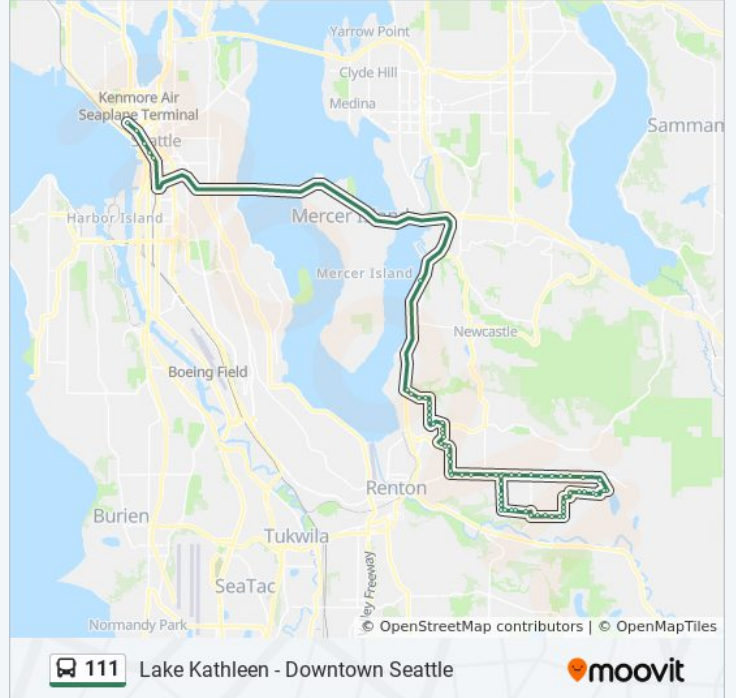

Edmonds Ave NE & NE 18th St

NE 16th St & Edmonds Ave NE

Kirkland Ave NE & NE 16th St

Kirkland Ave NE & NE 14th St

Kirkland Ave NE & NE 12th St

NE Sunset Blvd & Kirkland Ave NE

NE 10th St & Index Ave NE

NE 10th St & Kirkland Ave NE

NE 10th St & Monroe Ave NE

Monroe Ave NE & NE 7th St

Monroe Ave NE & NE 7th Pl

Monroe Ave NE & NE 4th St

NE 4th St & Monroe Ave NE

NE 4th St & Queen Ave NE

NE 4th St & Union Ave NE

NE 4th St & Duvall Ave NE

NE 4th St & Hoquiam Ave NE

NE 4th St & Jericho Ave NE

NE 4th St & Nile Ave NE

SE 128th St & Rosario Ave NE

SE 128th St & 156th Ave SE

SE 128th St & 160th Ave SE

SE 128th St & 164th Ave SE

SE 128th St & 168th Ave SE

SE 128th St & 172nd Ave SE

SE 128th St & 176th Ave SE

Lake Kathleen Rd SE & SE 128th St

Lake Kathleen Rd SE & SE 133rd Pl

SE 133rd Pl & 186th Ave SE

SE 135th St & 182nd Ave SE

SE 134th St & 181st Ave SE

SE 134th St & 178th Ave SE

SE 134th St & 175th Ave SE