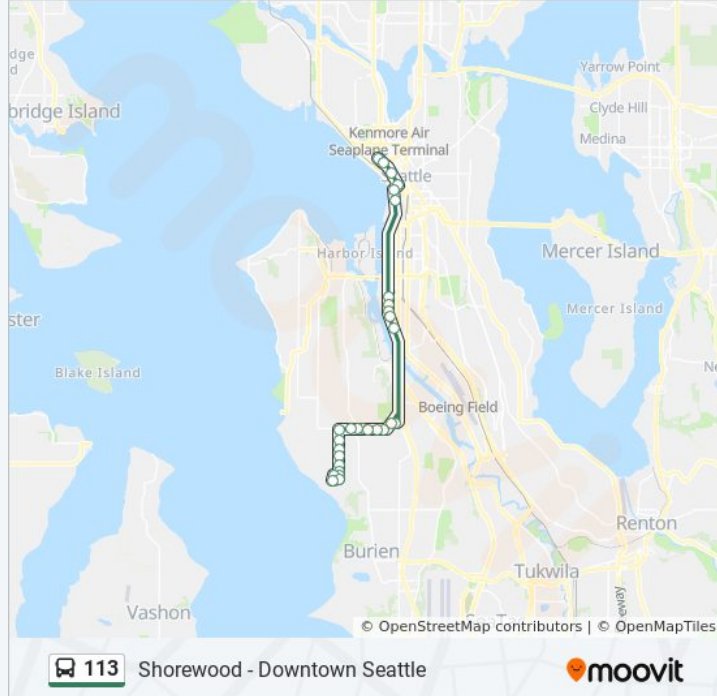

113

Shorewood - Downtown Seattle

[Get The App](#)

The 113 bus line (Shorewood - Downtown Seattle) has 2 routes. For regular weekdays, their operation hours are:
 (1) Downtown Seattle White Center: 6:00 AM - 8:07 AM
 (2) Shorewood White Center: 4:00 PM - 5:30 PM
 Use the Moovit App to find the closest 113 bus station near you and find out when is the next 113 bus arriving.

Direction: Shorewood White Center

29 stops

[VIEW LINE SCHEDULE](#)

2nd Ave & Bell St

2nd Ave & Lenora St

2nd Ave & Pike St

2nd Ave & Marion St

Columbia St & Alaskan Way

Stops: 29

Trip Duration: 43 min

Line Summary:

SW Roxbury St & 20th Ave SW

26th Ave SW & SW Roxbury St

26th Ave SW & SW 100th St

26th Ave SW & SW 104th St

26th Ave SW & SW 106th St

26th Ave SW & SW 110th St

26th Ave SW & SW 112th St

26th Ave SW & SW 114th St

SW 114th St & 28th Ave SW

28th Ave SW & SW 116th St

26th Ave SW & SW 116th St

113 bus time schedules and route maps are available in an offline PDF at moovitapp.com. Use the [Moovit App](#) to see live bus times, train schedule or subway schedule, and step-by-step directions for all public transit in Seattle - Tacoma, WA.