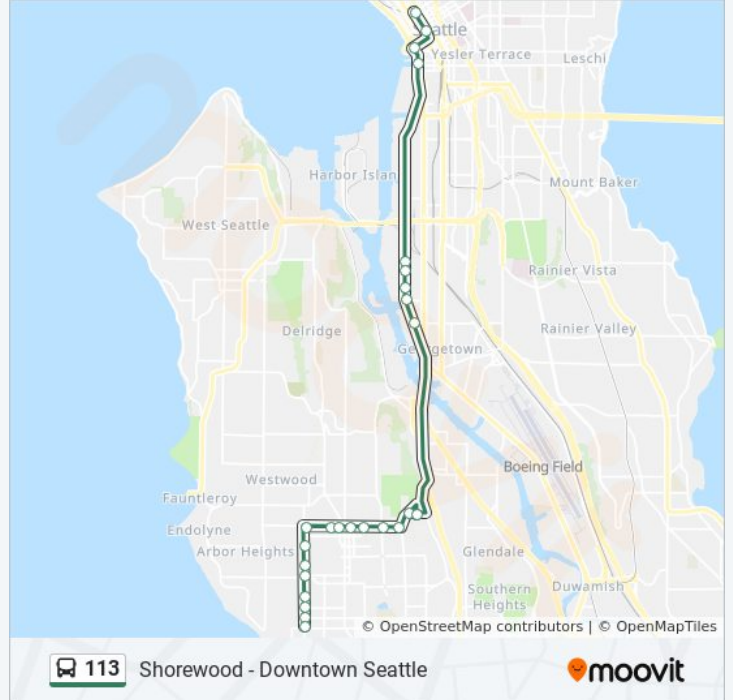

113

Shorewood - Downtown Seattle

[Get The App](#)

The 113 bus line (Shorewood - Downtown Seattle) has 2 routes. For regular weekdays, their operation hours are:
 (1) Downtown Seattle White Center: 6:00 AM - 8:07 AM
 (2) Shorewood White Center: 4:00 PM - 5:30 PM
 Use the Moovit App to find the closest 113 bus station near you and find out when is the next 113 bus arriving.

Direction: Downtown Seattle White Center

25 stops

[VIEW LINE SCHEDULE](#)

- 26th Ave SW & SW 116th St
- 26th Ave SW & SW 114th St
- 26th Ave SW & SW 112th St
- 26th Ave SW & SW 110th St
- 26th Ave SW & SW 106th St
- 26th Ave SW & SW 104th St
- 26th Ave SW & SW 100th St
- SW Roxbury St & 26th Ave SW
- SW Roxbury St & 20th Ave SW
- SW Roxbury St & 17th Ave SW
- SW Roxbury St & 15th Ave SW - Bay 3
- SW Roxbury St & 12th Ave SW
- SW Roxbury St & 8th Ave SW
- SW Roxbury St & 5th Ave SW
- Olson Pl SW & 3rd Ave SW
- Olson-Myers Way Park and Ride
- East Marginal Way S & S Lucile St
- East Marginal Way S & S Hudson St
- East Marginal Way S & S Alaska St
- East Marginal Way S & Diagonal Ave S
- East Marginal Way S & S Idaho St
- Alaskan Way S & S Jackson St

113 bus Info

Direction: Downtown Seattle White Center

Stops: 25

Trip Duration: 36 min

Line Summary:

Alaskan Way & Columbia St

3rd Ave & Madison St

3rd Ave & Union St

Direction: Shorewood White Center

29 stops

[VIEW LINE SCHEDULE](#)

2nd Ave & Bell St

2nd Ave & Lenora St

2nd Ave & Pike St

2nd Ave & Marion St

Columbia St & Alaskan Way