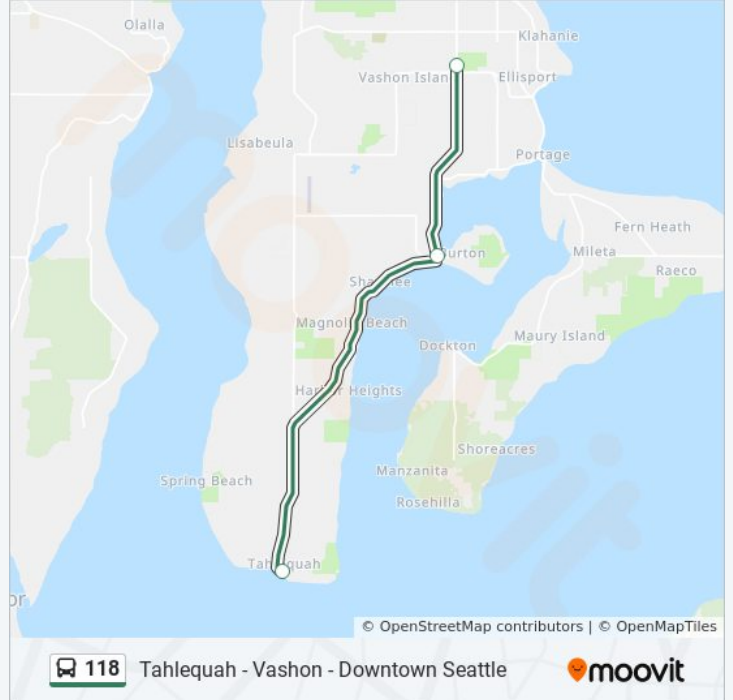

118 bus time schedules and route maps are available in an offline PDF at moovitapp.com. Use the [Moovit App](#) to see live bus times, train schedule or subway schedule, and step-by-step directions for all public transit in Seattle - Tacoma, WA.

[About Moovit](#) • [MaaS Solutions](#) • [Supported Countries](#) • [Mooviter Community](#)

© 2024 Moovit - All Rights Reserved

Check Live Arrival Times