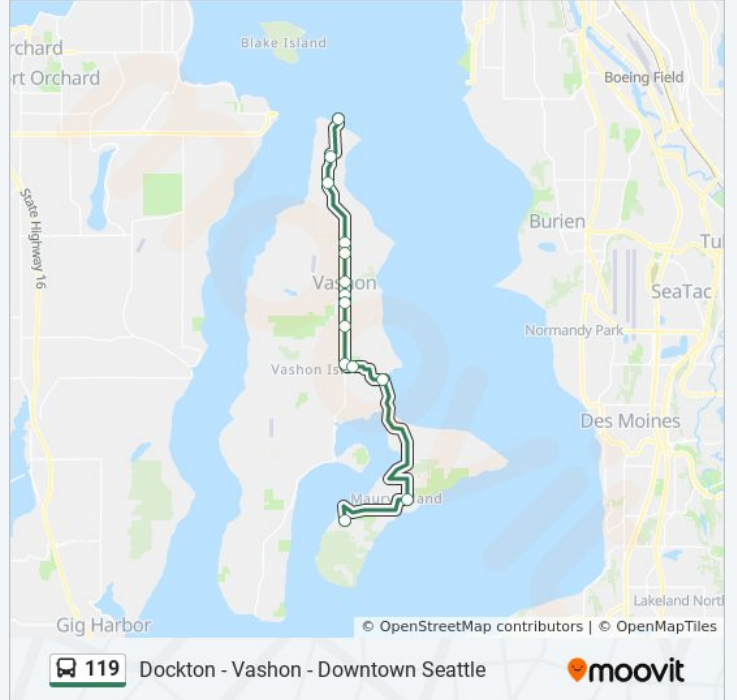

119 bus time schedules and route maps are available in an offline PDF at moovitapp.com. Use the [Moovit App](#) to see live bus times, train schedule or subway schedule, and step-by-step directions for all public transit in Seattle - Tacoma, WA.

[About Moovit](#) • [MaaS Solutions](#) • [Supported Countries](#) • [Mooviter Community](#)

© 2024 Moovit - All Rights Reserved

Check Live Arrival Times