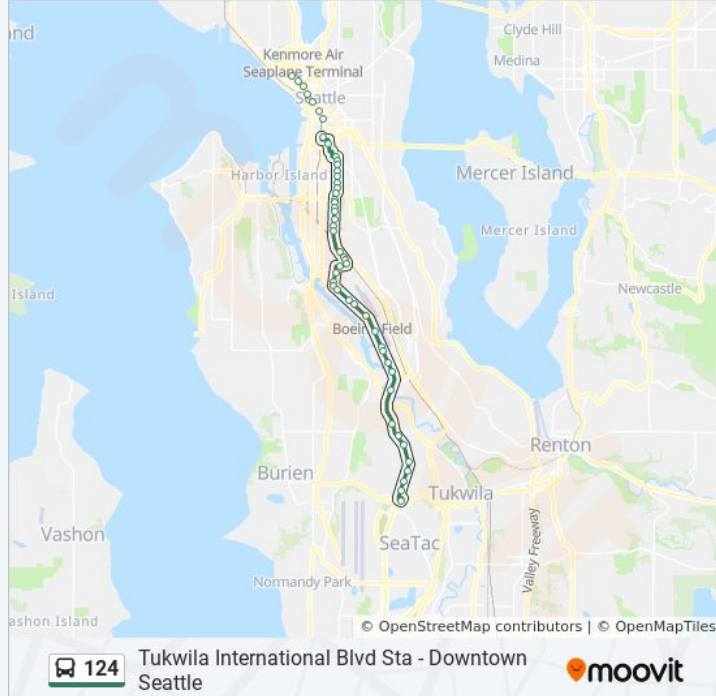

124 bus Info

Direction: Downtown Seattle Georgetown

Stops: 48

Trip Duration: 37 min

Line Summary:

S Bailey St & Carleton Ave S

13th Ave S & S Bailey St

Airport Way S & S Vale St

Airpt Way S & S Doris St

Airpt Way S & Corson Ave S

Airpt Way S & S Edmunds St

Airpt Way S & S Alaska St

Airpt Way S & S Industrial Way

Airpt Way S & S Adams St

Airpt Way S & S Andover St

Airpt Way S & S Charlestown St

Airport Way S & S Spokane St

Airpt Way S & S Horton St

Airport Way S & S Stevens St

Airpt Way S & S Lander St

Airport Way S & S Bayview St

Airport Way S & S College St

Airpt Way S & S Hill St

6th Ave S & S Royal Brougham Way

4th Ave S & S Royal Brougham Way

4th Ave S & S Jackson St

3rd Ave & James St

3rd Ave & Madison St

3rd Ave & Union St

3rd Ave & Pine St

3rd Ave & Virginia St

3rd Ave & Bell St