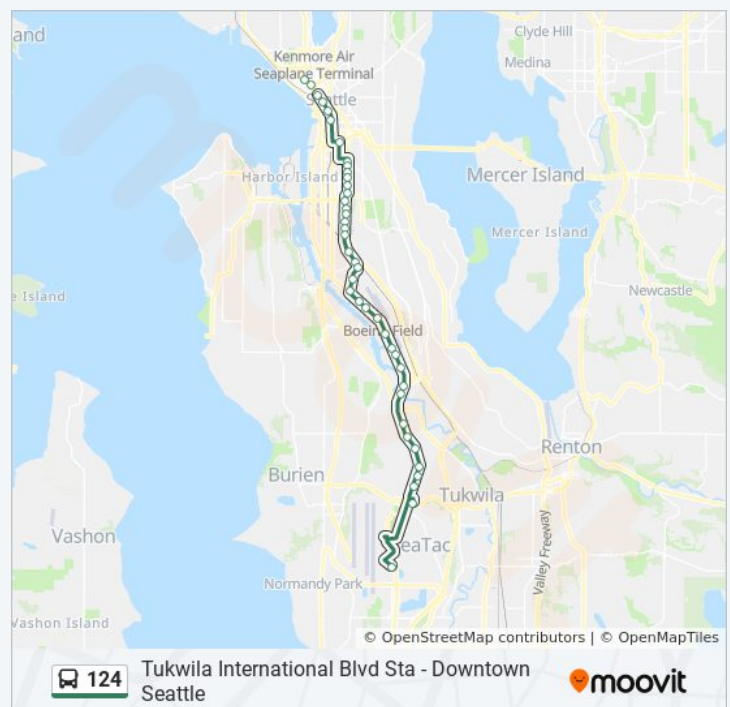

3rd Ave & Virginia St

3rd Ave & Pike St

3rd Ave & Seneca St

3rd Ave & Cherry St

3rd Ave S & S Main St

6th Ave S & S Royal Brougham Way

Airpt Way S & S Holgate St

Airpt Way S & S Walker St

Airport Way S & S Stacy St

Airpt Way S & S Lander St

Airport Way S & S Stevens St

Airpt Way S & Diagonal Ave S

Airpt Way S & S Spokane St

Airpt Way S & S Bradford St

Airpt Way S & S Dakota St

Airpt Way S & S Industrial Way

Airpt Way S & S Snoqualmie St

Airport Way S & S Edmunds St

Airpt Way S & S Lucile St

Airpt Way S & S Doris St

13th Ave S & S Bailey St

Ellis Ave S & S Warsaw St

Ellis Ave S & S Myrtle St

East Marginal Way S & S Webster St

East Marginal Way S & 16th Ave S

East Marginal Way S & S 81st Pl

East Marginal Way S & S 87th Pl

East Marginal Way S & S 94th Pl

East Marginal Way S & S 96th Pl

East Marginal Way S & S Norfolk St

Tukwila Intl Blvd & S Boeing ACS

Tukwila Intl Blvd & S 112th St

Tukwila Intl Blvd & Sr 99 Ramp

Tuesday

1:02 AM - 3:44 AM

Wednesday

1:02 AM - 3:44 AM

Thursday

1:02 AM - 3:44 AM

Friday

1:02 AM - 3:44 AM

Saturday

1:02 AM - 3:44 AM

124 bus Info

Direction: Seattle Tacoma International Airport
Georgetown

Stops: 41

Trip Duration: 47 min

Line Summary: