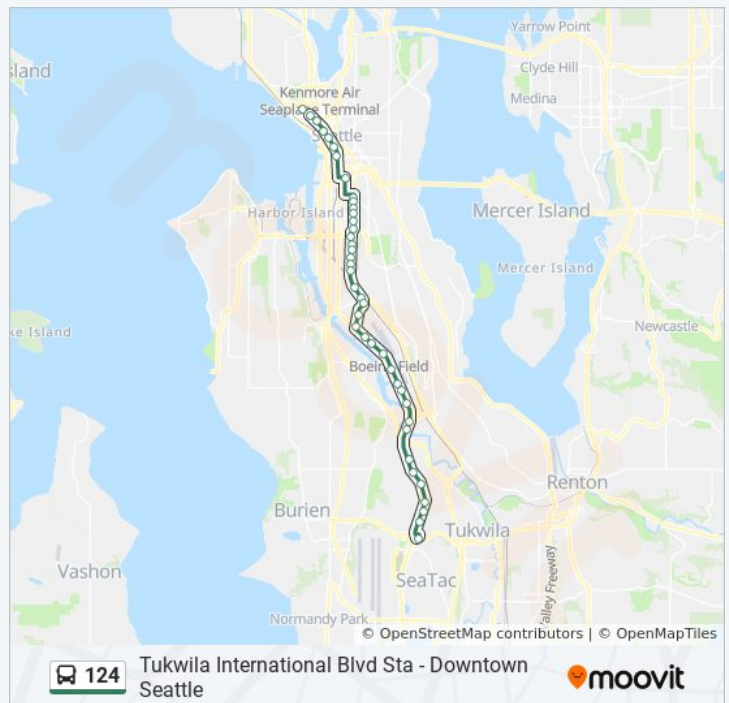

Airpt Way S & Diagonal Ave S

Airpt Way S & S Spokane St

Airpt Way S & S Bradford St

Airpt Way S & S Dakota St

Airpt Way S & S Industrial Way

Airpt Way S & S Snoqualmie St

Airport Way S & S Edmunds St

Airpt Way S & S Lucile St

Airpt Way S & S Doris St

124 bus Time Schedule

Tukwila Link Station Georgetown Route Timetable:

Sunday	Not Operational
Monday	12:08 AM - 11:09 PM
Tuesday	12:09 AM - 11:09 PM
Wednesday	12:09 AM - 11:09 PM
Thursday	12:09 AM - 11:09 PM
Friday	12:09 AM - 11:09 PM
Saturday	12:09 AM

124 bus Info

Direction: Tukwila Link Station Georgetown

Stops: 41

Trip Duration: 50 min

Line Summary:

Tukwila International Blvd Sta - Downtown Seattle

13th Ave S & S Bailey St

Ellis Ave S & S Warsaw St