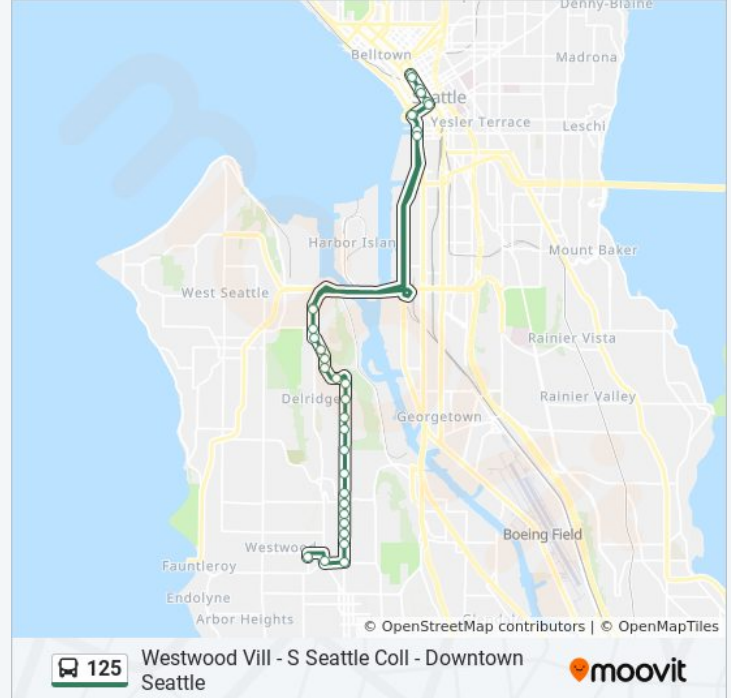

 125

Westwood Vill - S Seattle Coll - Downtown Seattle

[Get The App](#)

The 125 bus line (Westwood Vill - S Seattle Coll - Downtown Seattle) has 2 routes. For regular weekdays, their operation hours are:

Direction: Downtown Seattle South Seattle College

33 stops

[VIEW LINE SCHEDULE](#)

Delridge Way SW & SW Andover St

Alaskan Way S & S Jackson St

Alaskan Way & Columbia St

3rd Ave & Marion St

3rd Ave & Seneca St

16th Ave SW & SW Myrtle St

16th Ave SW & SW Webster St

16th Ave SW & SW Holden St

16th Ave SW & SW Kenyon St

16th Ave SW & SW Elmgrove St

16th Ave SW & SW Thistle St

16th Ave SW & SW Cloverdale St

16th Ave SW & SW Henderson St

Delridge Way SW & SW Henderson St

25th Ave SW & SW Trenton St

Direction: Downtown Seattle South Seattle College

24 stops

[VIEW LINE SCHEDULE](#)

25th Ave SW & SW Henderson St

25th Ave SW & SW Barton St - Bay 4