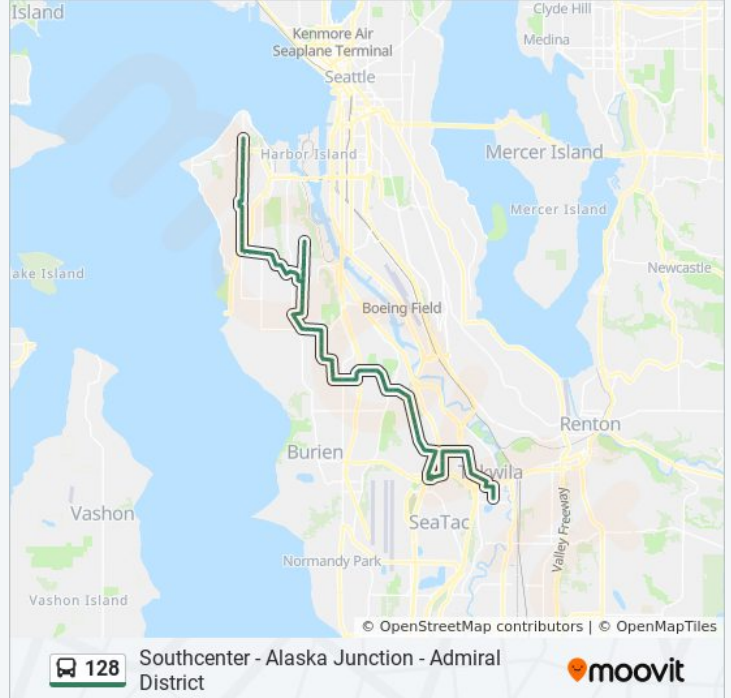

Stops: 87

Trip Duration: 67 min

Line Summary:

SW Morgan St & 36th Ave SW
SW Morgan St & 35th Ave SW
SW Morgan St & Lanham Pl SW
Sylvan Way SW & SW Holly St
Sylvan Way SW & SW Sylvan Heights Dr
SW Orchard St & Delridge Way SW
SW Orchard St & Delridge Way SW
Dumar Way SW & SW Orchard St
SW Austin St & Dumar Way SW
16th Ave SW & SW Webster St
16th Ave SW & SW Orchard St
16th Ave SW & SW Holly St
16th Ave SW & SW Morgan St
South Seattle College
16th Ave SW & SW Graham St
16th Ave SW & SW Holly St
16th Ave SW & SW Myrtle St
16th Ave SW & SW Webster St
16th Ave SW & SW Holden St
16th Ave SW & SW Kenyon St
16th Ave SW & SW Elmgrove St
16th Ave SW & SW Thistle St
16th Ave SW & SW Cloverdale St
16th Ave SW & SW Henderson St
Delridge Way SW & SW Henderson St
Delridge Way SW & SW Barton St
SW Roxbury St & 15th Ave SW - Bay 3
SW Roxbury St & 12th Ave SW
8th Ave SW & SW 99th St
8th Ave SW & SW 102nd St
8th Ave SW & SW 106th St
SW 108th St & 8th Ave SW
4th Ave SW & SW 108th St