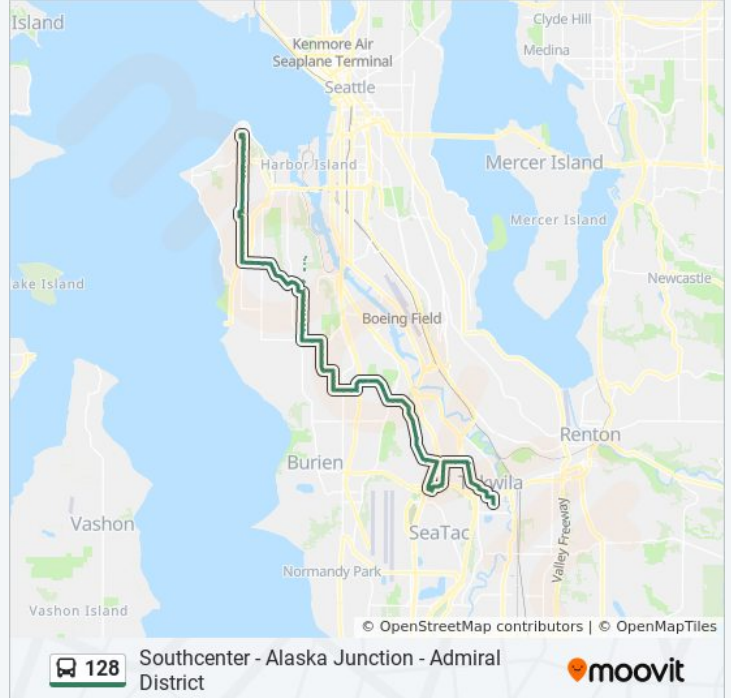

The 128 bus line (Southcenter - Alaska Junction - Admiral District) has 2 routes. For regular weekdays, their operation hours are:

(1) Admiral District White Center: 12:12 AM - 11:42 PM (2) Southcenter White Center: 4:50 AM - 11:34 PM

Use the Moovit App to find the closest 128 bus station near you and find out when is the next 128 bus arriving.

Direction: Admiral District White Center
 97 stops
[VIEW LINE SCHEDULE](#)

128 bus Time Schedule
 Admiral District White Center Route Timetable:

128 bus Info
Direction: Admiral District White Center
Stops: 97
Trip Duration: 75 min
Line Summary:

Military Rd S & S 125th Pl
Military Rd S & S 123rd St
Military Rd S & S 121st Pl
S 120th St & 23rd Ave S
S 120th St & 22nd Ave S
S 120th St & Roseberg Ave S
Glendale Way S & Des Moines Memorial Dr S
Glendale Way S & 16th Ave S
S 112th St & 14th Ave S
S 112th St & 10th Ave S
S 112th St & 8th Ave S
5th Ave S & 4th Pl S
S 116th St & 5th Ave S
S 116th St & 3rd Ave S
SW 116th St & 1st Ave S
4th Ave SW & SW 116th St
4th Ave SW & SW 114th St
4th Ave SW & SW 112th St
4th Ave SW & SW 110th St
SW 108th St & 4th Ave SW
SW 108th St & 8th Ave SW
8th Ave SW & SW 104th St
8th Ave SW & SW 102nd St
8th Ave SW & SW 99th St
SW Roxbury St & 8th Ave SW
SW Roxbury St & 12th Ave SW
SW Roxbury St & 15th Ave SW - Bay 4
16th Ave SW & SW Roxbury St - Bay 5
16th Ave SW & SW Barton St
16th Ave SW & SW Henderson St
16th Ave SW & SW Trenton St
16th Ave SW & SW Cloverdale St
16th Ave SW & SW Thistle St