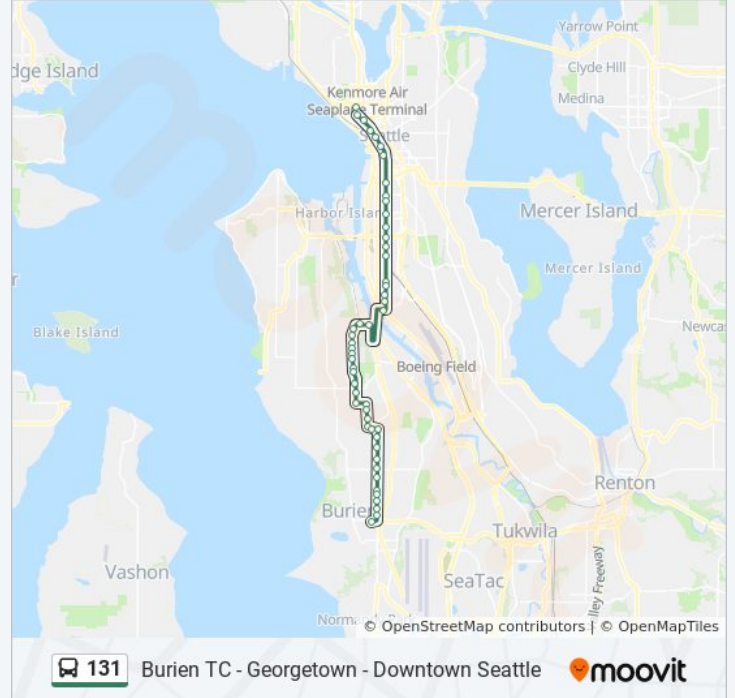

8th Ave SW & SW Cambridge St

8th Ave SW & SW 99th St

8th Ave SW & SW 102nd St

4th Ave SW & SW 102nd St

4th Ave SW & SW 104th St

4th Ave SW & SW 108th St

4th Ave SW & SW 110th St

SW 112th St & 2nd Ln SW

1st Ave S & SW 112th St

1st Ave S & SW 116th St

1st Ave S & SW 119th St

1st Ave S & SW 124th St

1st Ave S & SW 128th St

1st Ave S & SW 130th Pl

1st Ave S & SW 136th St

1st Ave S & SW 138th St

1st Ave S & SW 140th St

1st Ave S & SW 143rd St

1st Ave S & SW 146th St

Burien Transit Center - Bay 5

**Direction: Downtown Seattle Highland Park**

52 stops

[VIEW LINE SCHEDULE](#)

**131 bus Time Schedule**