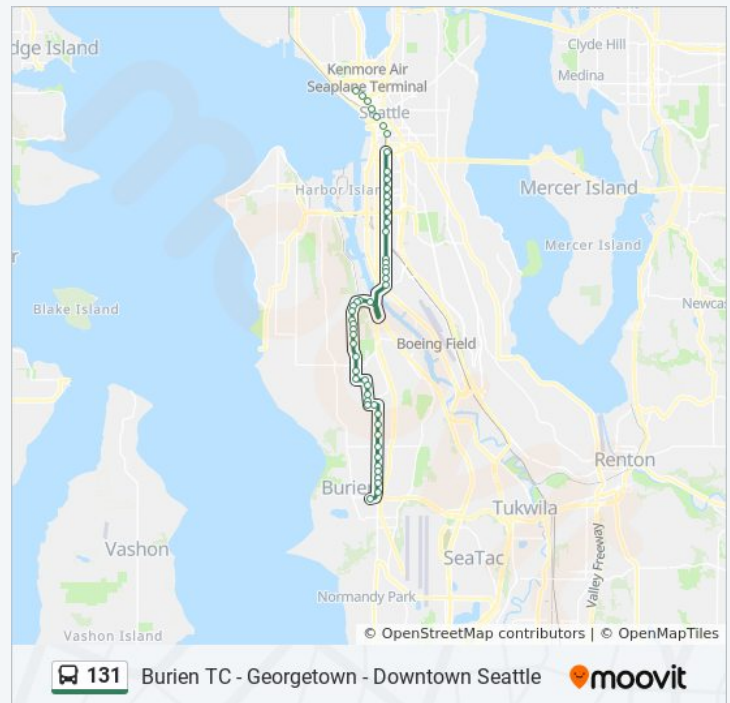

### 131 bus Info

**Direction:** Downtown Seattle Highland Park

**Stops:** 52

**Trip Duration:** 47 min

**Line Summary:**

4th Ave S & S Orcas St

4th Ave S & S Lucile St

4th Ave S & S Bennett St