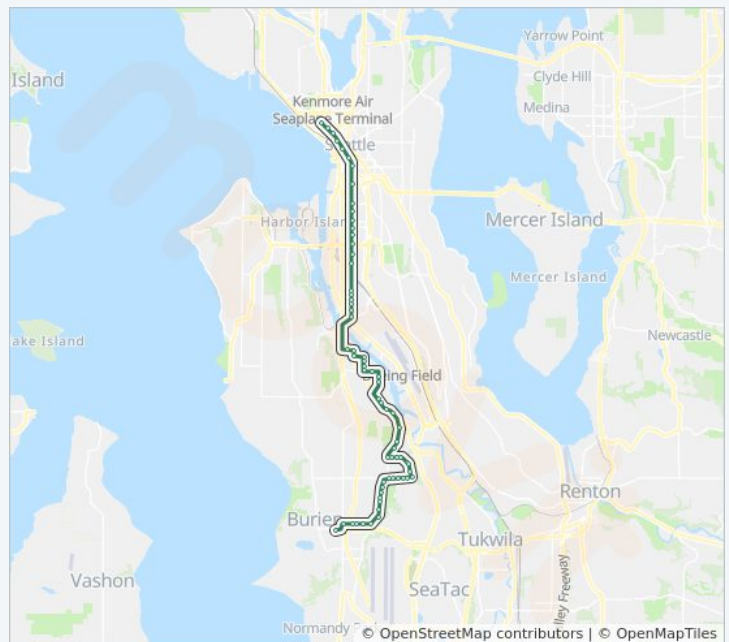

Direction: Downtown Seattle South Park

65 stops

[VIEW LINE SCHEDULE](#)

Burien Transit Center - Bay 4
 1st Ave S & S 146th St
 S 146th St & 4th Ave S
 S 146th St & 5th Pl S
 S 146th St & 8th Ave S
 S 146th St & 11th Ave S
 Des Moines Memorial Dr S & S 144th St
 Des Moines Memorial Dr S & S 140th St
 Des Moines Memorial Dr S & S 138th St
 Des Moines Memorial Dr S & S 136th St
 Des Moines Memorial Dr S & S 134th St
 Des Moines Memorial Dr S & S 132nd St
 Des Moines Memorial Dr S & S 128th St
 S 128th St & Roseberg Ave S
 S 128th St & 20th Ave S
 S 128th St & 22nd Ave S
 S 128th St & 24th Ave S
 S 128th St & 26th Ave S
 Military Rd S & S 128th St
 Military Rd S & S 125th Pl
 Military Rd S & S 123rd St
 Military Rd S & S 121st Pl

132 bus Time Schedule

Downtown Seattle South Park Route Timetable:

Sunday	Not Operational
Monday	12:06 AM - 11:41 PM
Tuesday	12:31 AM - 11:41 PM
Wednesday	12:31 AM - 11:41 PM
Thursday	12:31 AM - 11:41 PM
Friday	12:31 AM - 11:41 PM
Saturday	12:31 AM

132 bus Info

Direction: Downtown Seattle South Park

Stops: 65

Trip Duration: 52 min

Line Summary:

S 120th St & 23rd Ave S

S 120th St & 22nd Ave S

S 120th St & Roseberg Ave S