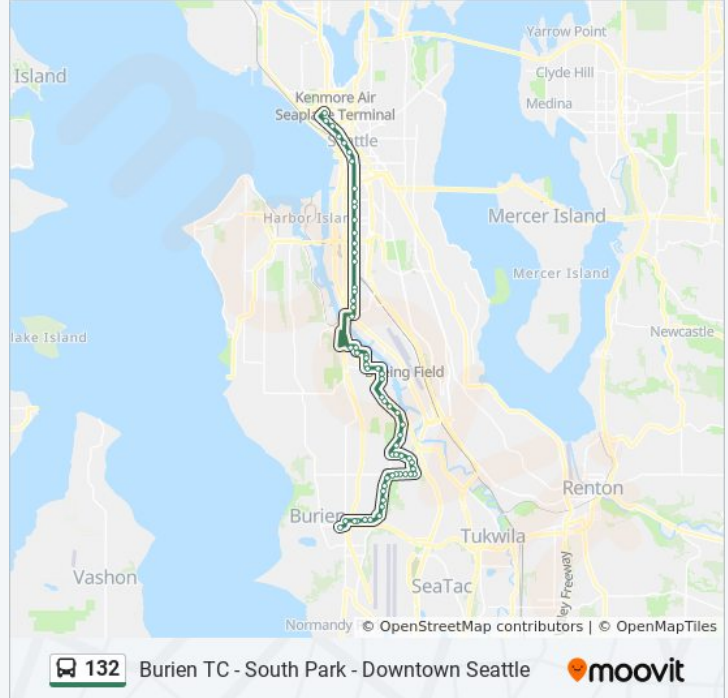

S 128th St & 22nd Ave S

S 128th St & 20th Ave S

S 128th St & Roseberg Ave S

Des Moines Memorial Dr S & S 128th St

Des Moines Memorial Dr S & S 132nd St

Des Moines Memorial Dr S & S 134th St

Des Moines Memorial Dr S & S 138th St

Des Moines Memorial Dr S & S 140th St

S 144th St & Des Moines Memorial Dr S
 S 146th St & 11th Ave S
 S 146th St & 8th Ave S
 S 146th St & 5th Ave S
 S 146th St & 4th Ave S
 1st Ave S & SW 146th St
 Burien Transit Center - Bay 5

132 bus Info

Direction: Downtown Seattle South Park

Stops: 65

Trip Duration: 52 min

Line Summary:

S 120th St & 23rd Ave S

S 120th St & 22nd Ave S

S 120th St & Roseberg Ave S