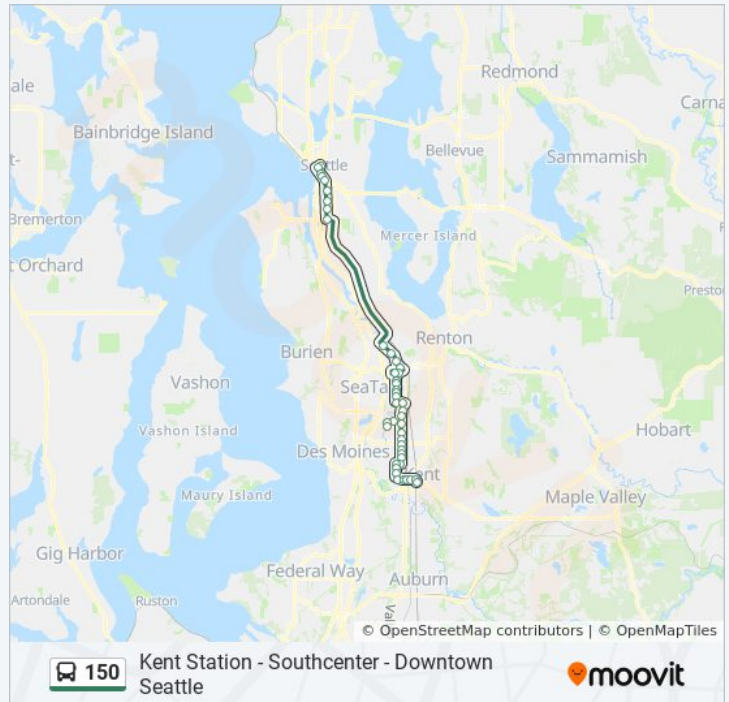

S 180th St & Andover Park W

S 180th St & Sperry Dr

West Valley Hwy & Todd Blvd

West Valley Hwy S & S 190th St

58th Pl S & Russell Rd

S 194th Way & 58th Pl S

S 194th St & 62nd Ave S

68th Ave S & S 196th St

68th Ave S & S 204th St

68th Ave S & S 208th St

68th Ave S & S 212th St

68th Ave S & S 216th St

68th Ave S & S 220th St

68th Ave S & S 224th St

S 228th St & 68th Ave S

64th Ave S & S 228th St

64th Ave S & S 231st St

64th Ave S & S 236th St

150 bus Info

Direction: Kent Southcenter

Stops: 44

Trip Duration: 58 min

Line Summary:

W James St & 64th Ave S

W James St & Washington Ave N

W James St & Lincoln Ave N

W James St & 4th Ave N

W James St & 1st Ave N

Kent Sounder Station - Bay 5

150 bus time schedules and route maps are available in an offline PDF at moovitapp.com. Use the [Moovit App](#) to see live bus times, train schedule or subway schedule, and step-by-step directions for all public transit in Seattle - Tacoma, WA.