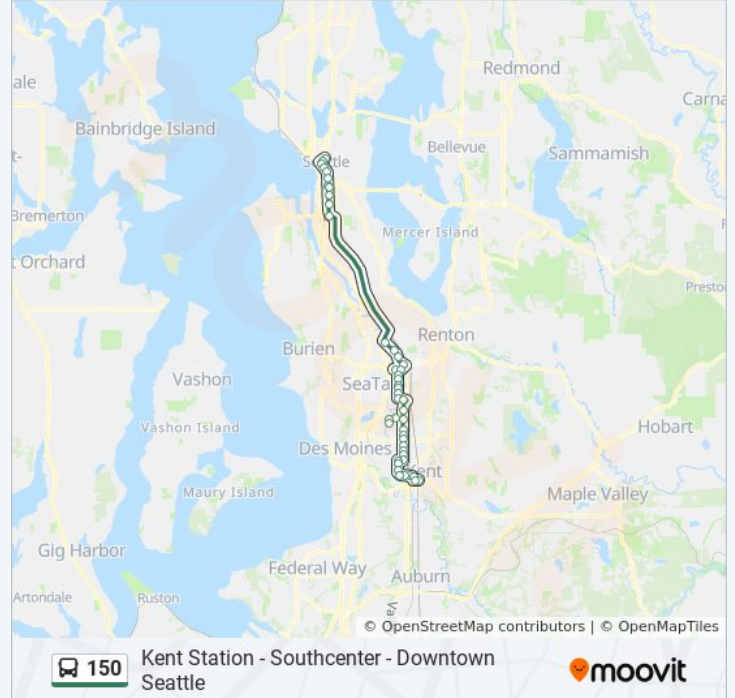

150 bus Info

Direction: Downtown Seattle Southcenter

Stops: 45

Trip Duration: 61 min

Line Summary:

S 180th St & Sperry Dr

Andover Park W & S 180th St

Andover Park W & Midland Dr

Interurban Ave S & S 147th St

Interurban Ave S & 58th Ave S

Interurban Ave S & 52nd Ave S - Bay 1

Sodo Busway & S Spokane St

Sodo Busway & S Lander St

Sodo Busway & S Holgate St

Sodo Busway & S Royal Brougham Way
(Stadium Station)

4th Ave S & S Royal Brougham Way

4th Ave S & S Jackson St

4th Ave & James St

4th Ave & Madison St

4th Ave & Union St

Pike St & 6th Ave

Pike St & Convention Pl

Direction: Kent Southcenter

44 stops

[VIEW LINE SCHEDULE](#)

Union St & 5th Ave

Union St & 4th Ave

2nd Ave & Marion St

2nd Ave & James St

2 Ave Ext S & S Jackson St

150 bus Time Schedule