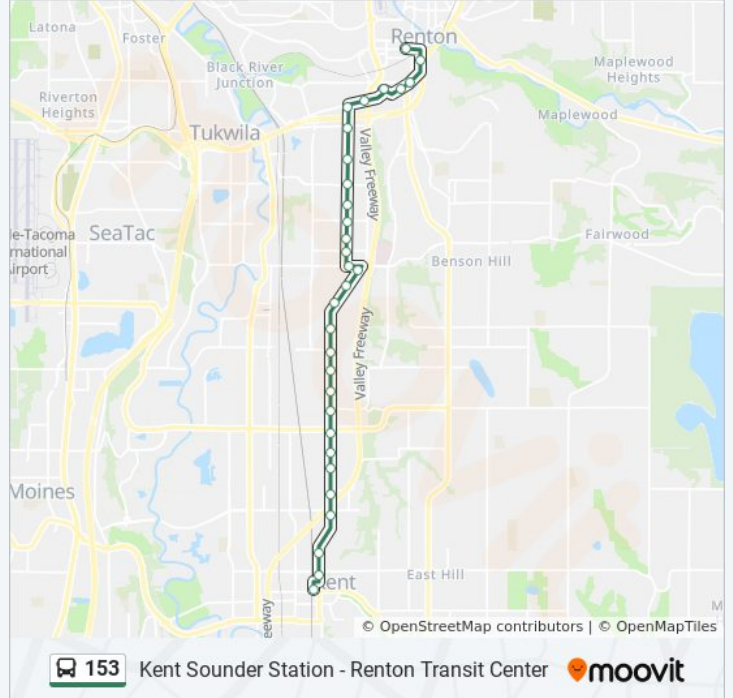

The 153 bus line (Kent Sounder Station - Renton Transit Center) has 2 routes. For regular weekdays, their operation hours are:

(1) Kent: 6:00 AM - 7:47 PM (2) Renton: 5:37 AM - 7:11 PM

Use the Moovit App to find the closest 153 bus station near you and find out when is the next 153 bus arriving.

### 153 bus Info

**Direction:** Kent

**Stops:** 31

**Trip Duration:** 31 min

**Line Summary:**

84th Ave S & S 202nd St

84th Ave S & S 208th St

84th Ave S & S 212th St

84th Ave S & S 216th St

84th Ave S & S 220th St

84th Ave S & S 224th St

Central Ave N & S 228th St

Central Ave N & E George St

Central Ave N & E James St

Kent Sounder Station - Bay 9

### Direction: Renton

34 stops

[VIEW LINE SCHEDULE](#)

Kent Sounder Station - Bay 2

Central Ave N & E James St

Central Ave N & E George St

Central Ave N & S 228th St

84th Ave S & S 224th St