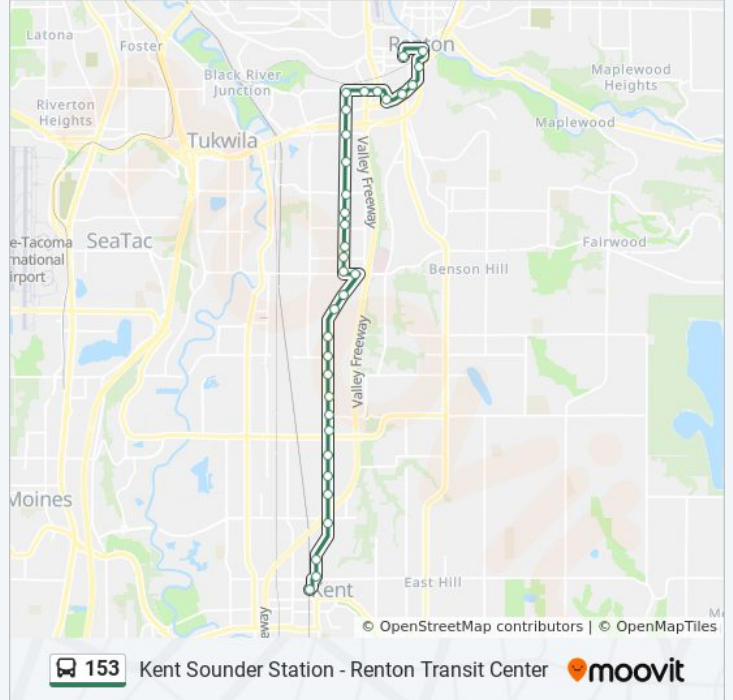

Lind Ave SW & SW 39th St

Lind Ave SW & SW 34th St

Lind Ave SW & SW 29th St

Lind Ave SW & SW 27th St

Lind Ave SW & SW 21st St

Lind Ave SW & SW 16th St

Lind Ave SW & SW Grady Way

Lind Ave SW & SW 7th St

SW 7th St & Hardie Ave SW

S 7th St & Rainier Ave S

South Renton Park & Ride - Bay 3

S Grady Way & Talbot Rd S

S Grady Way & Wells Ave S

Main Ave S & S 4th St

Mill Ave S & Houser Way S

Renton Transit Center - Bay 7

153 bus time schedules and route maps are available in an offline PDF at moovitapp.com. Use the [Moovit App](#) to see live bus times, train schedule or subway schedule, and step-by-step directions for all public transit in Seattle - Tacoma, WA.

[About Moovit](#) • [MaaS Solutions](#) • [Supported Countries](#) • [Mooviter Community](#)

© 2024 Moovit - All Rights Reserved

Check Live Arrival Times