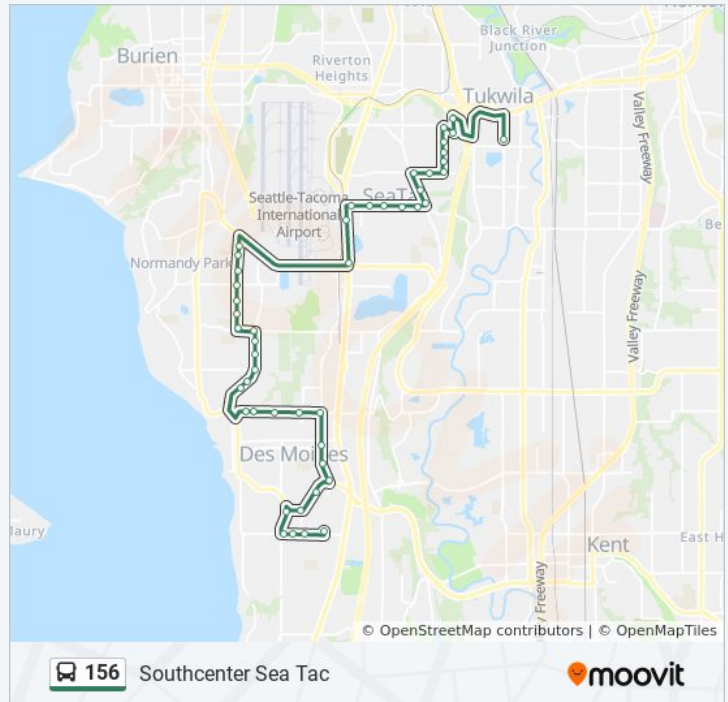

156 bus Info**Direction:** Highline College Sea Tac**Stops:** 46**Trip Duration:** 40 min**Line Summary:**

8th Ave S & S 198th St

8th Ave S & S 200th St

S 200th St & Des Moines Memorial Dr S

Des Moines Memorial Dr S & S 202nd St

International Blvd & S 188th St

International Blvd & S 180th St

S 176th St & International Blvd - Bay 4

S 176th St & 34th Ave S

S 176th St & 38th Ave S

S 176th St & 42nd Ave S

S 176th St & Military Rd S

Military Rd S & S 176th St

Military Rd S & S 173rd St

S 170th St & Military Rd S

156 bus Info

Direction: Southcenter Sea Tac

Stops: 47

Trip Duration: 40 min

Line Summary:

S 170th St & 51st Ave S

51st Ave S & S 170th St

51st Ave S & S 168th St

51st Ave S & S 166th St

51st Ave S & S 164th St

51st Ave S & S 160th St

S 160th St & 53rd Ave S

53rd Ave S & Klickitat Dr

Andover Park W & Baker Blvd - Bay 1