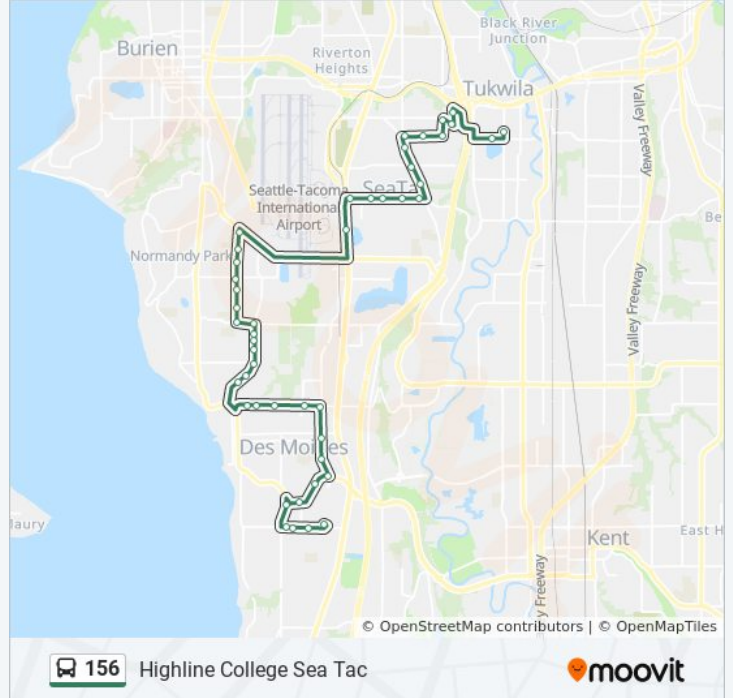

156 bus Info**Direction:** Highline College Sea Tac**Stops:** 46**Trip Duration:** 40 min**Line Summary:**

8th Ave S & S 198th St

8th Ave S & S 200th St

S 200th St & Des Moines Memorial Dr S

Des Moines Memorial Dr S & S 202nd St

S 216th St & 11th Ave S

S 216th St & 14th Ave S

S 216th St & 20th Ave S

S 216th St & 24th Ave S

24th Ave S & S 223rd St

24th Ave S & S 226th St

Kent Des Moines Rd & 24th Ave S

Kent Des Moines Rd & 21st Ave S

Kent Des Moines Rd & 20th Ave S

16th Ave S & 17th Pl S

S 240th St & 17th Ave S

S 240th St & 18th Pl S

S 240th St & 21st Ave S

Highline College Rdwy & S 240th St

156 Highline College Sea Tac

Direction: Southcenter Sea Tac

Southcenter Sea Tac Route Timetable:

Sunday	Not Operational
Monday	5:03 AM - 9:38 PM
Tuesday	5:03 AM - 9:38 PM
Wednesday	5:03 AM - 9:38 PM
Thursday	5:03 AM - 9:38 PM
Friday	5:03 AM - 9:38 PM

Kent Des Moines Rd & 20th Ave S