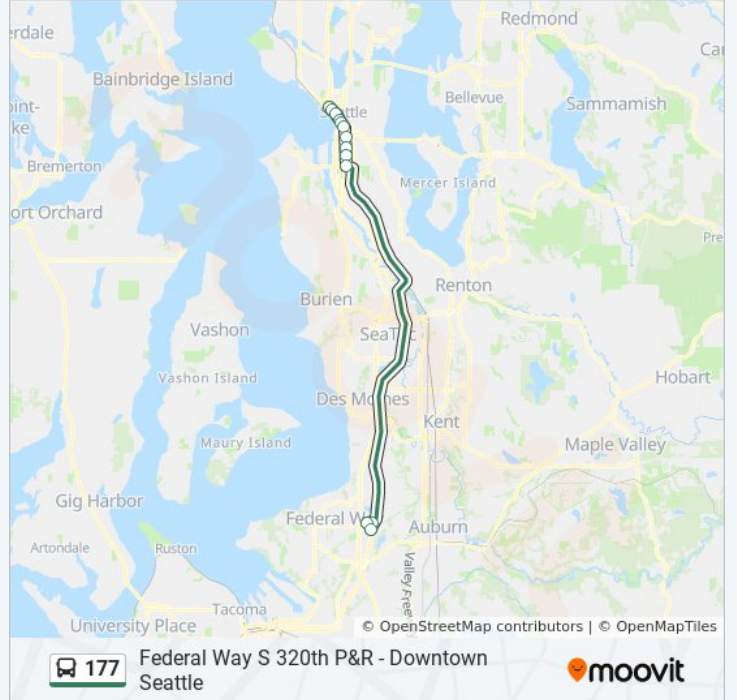

Federal Way S 320th P&R - Downtown Seattle

Get The App

The 177 bus line (Federal Way S 320th P&R - Downtown Seattle) has 2 routes. For regular weekdays, their operation hours are:

(1) Downtown Seattle Via I-5: 4:47 AM - 7:35 AM (2) Federal Way 320th P&R Via I-5: 3:12 PM - 5:44 PM

177 bus Info
Direction: Downtown Seattle Via I-5
Stops: 16
Trip Duration: 57 min
Line Summary:

Direction: Federal Way 320th P&R Via I-5

13 stops

[VIEW LINE SCHEDULE](#)

- 2nd Ave & Bell St
- 2nd Ave & Lenora St
- 2nd Ave & Pike St
- 2nd Ave & Marion St
- 2nd Ave & James St
- 2 Ave Ext S & S Jackson St
- Sodo Busway & S Royal Brougham Way
- Sodo Busway & S Holgate St
- Sodo Busway & S Lander St
- Sodo Busway & S Spokane St
- S 317th St & 26th Ave S
- Federal Way Tc - Bay 7
- Fed Way/320th Street P&R - Bay 2

177 bus Time Schedule

Federal Way 320th P&R Via I-5 Route Timetable:

Sunday	Not Operational
Monday	3:12 PM - 5:44 PM
Tuesday	3:12 PM - 5:44 PM
Wednesday	3:12 PM - 5:44 PM
Thursday	3:12 PM - 5:44 PM
Friday	3:12 PM - 5:44 PM
Saturday	Not Operational

177 bus Info

Direction: Federal Way 320th P&R Via I-5

Stops: 13

Trip Duration: 56 min

Line Summary:

177 bus time schedules and route maps are available in an offline PDF at moovitapp.com. Use the [Moovit App](#) to see live bus times, train schedule or subway schedule, and step-by-step directions for all public transit in Seattle - Tacoma, WA.