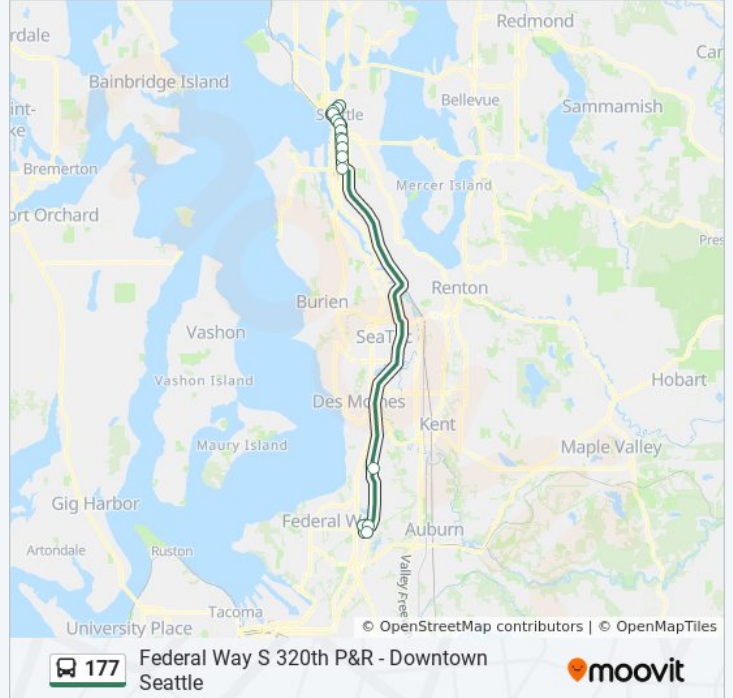

Federal Way S 320th P&R - Downtown Seattle

Get The App

The 177 bus line (Federal Way S 320th P&R - Downtown Seattle) has 2 routes. For regular weekdays, their operation hours are:

(1) Downtown Seattle Via I-5: 4:47 AM - 7:35 AM (2) Federal Way 320th P&R Via I-5: 3:12 PM - 5:44 PM

Use the Moovit App to find the closest 177 bus station near you and find out when is the next 177 bus arriving.

Direction: Downtown Seattle Via I-5
 16 stops
[VIEW LINE SCHEDULE](#)

177 bus Time Schedule
 Downtown Seattle Via I-5 Route Timetable:

177 bus Info
Direction: Downtown Seattle Via I-5
Stops: 16
Trip Duration: 57 min
Line Summary:

Direction: Federal Way 320th P&R Via I-5

13 stops

[VIEW LINE SCHEDULE](#)

- 2nd Ave & Bell St
- 2nd Ave & Lenora St
- 2nd Ave & Pike St
- 2nd Ave & Marion St
- 2nd Ave & James St
- 2 Ave Ext S & S Jackson St
- Sodo Busway & S Royal Brougham Way
- Sodo Busway & S Holgate St
- Sodo Busway & S Lander St
- Sodo Busway & S Spokane St
- S 317th St & 26th Ave S
- Federal Way Tc - Bay 7
- Fed Way/320th Street P&R - Bay 2

177 bus Info

Direction: Federal Way 320th P&R Via I-5

Stops: 13

Trip Duration: 56 min

Line Summary:

177 bus time schedules and route maps are available in an offline PDF at moovitapp.com. Use the [Moovit App](#) to see live bus times, train schedule or subway schedule, and step-by-step directions for all public transit in Seattle - Tacoma, WA.