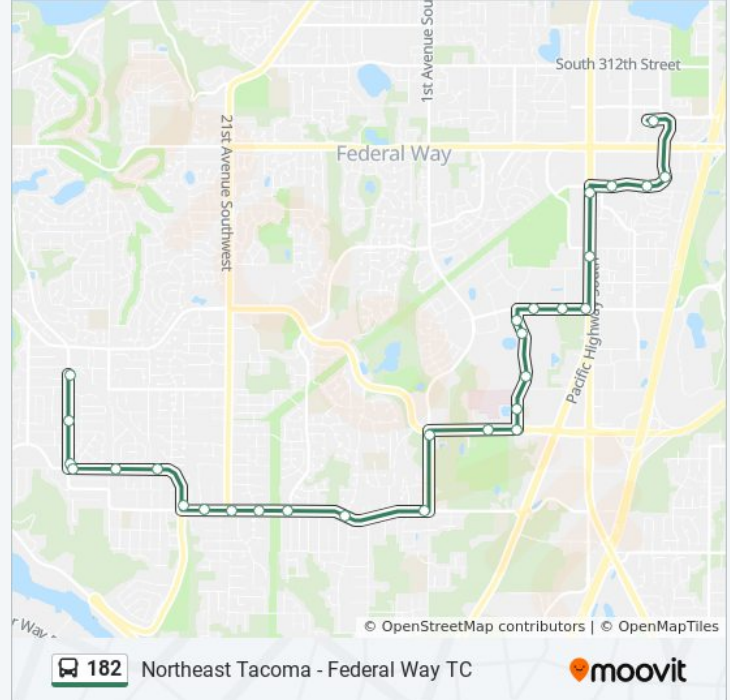

The 182 bus line (Northeast Tacoma - Federal Way TC) has 2 routes. For regular weekdays, their operation hours are: (1) Federal Way Transit Center Via SW 356th St: 5:21 AM - 7:28 PM(2) NE Tacoma Via SW 356th St: 5:45 AM - 7:58 PM

Use the Moovit App to find the closest 182 bus station near you and find out when is the next 182 bus arriving.

Direction: Federal Way Transit Center Via SW 356th St

30 stops

[VIEW LINE SCHEDULE](#)

49th Ave NE & 42nd St NE

182 bus Info

Direction: NE Tacoma Via SW 356th St

Stops: 29

Trip Duration: 22 min

Line Summary:

SW 356th St & 13th Way SW

SW 356th St & 18th Ave SW

SW 356th St & 21st Ave SW

29th St NE & 62nd Ave NE

Norpoint Way NE & 29th St NE

Norpoint Way NE & 57th Ave NE

Norpoint Way NE & 53rd Ave NE

Norpoint Way NE & 49th Ave NE

49th Ave NE & Norpoint Way NE

49th Ave NE & 38th St NE

49th Ave NE & 42nd St NE