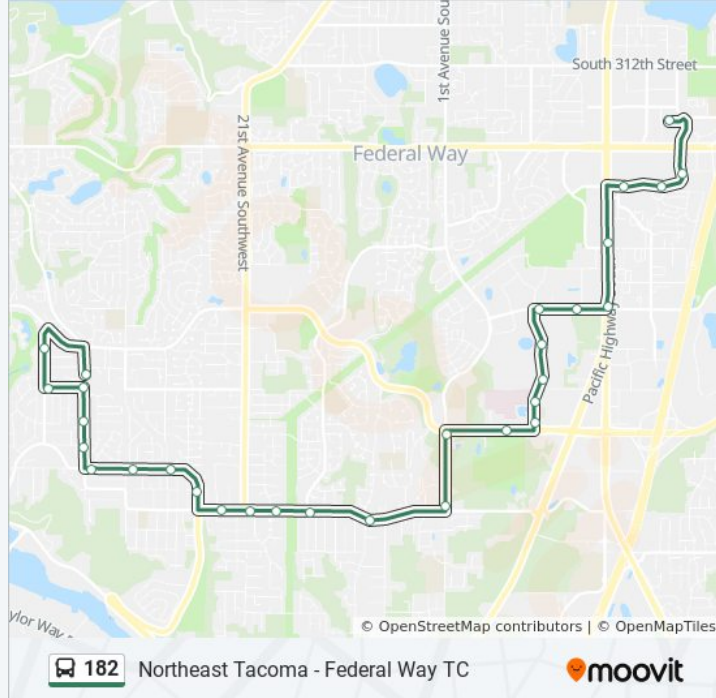

Use the Moovit App to find the closest 182 bus station near you and find out when is the next 182 bus arriving.

Direction: Federal Way Transit Center Via SW 356th St

30 stops

[VIEW LINE SCHEDULE](#)

49th Ave NE & 42nd St NE

182 bus Info

Direction: Federal Way Transit Center Via SW 356th St

Stops: 30

Trip Duration: 25 min

Line Summary:

9th Ave S & S 344th St

9th Ave S & S 344th St

S 336th St & 9th Ave S

S 336th St & 13th Pl S

Pacific Hwy S & S 336th St

Pacific Hwy S & S 330th St

S 324th St & 17th Ave S

S 324th St & 17th Ave S

23rd Ave S & S 322nd St

Federal Way TC - Bay 3

Direction: NE Tacoma Via SW 356th St

29 stops

[VIEW LINE SCHEDULE](#)

Federal Way TC - Bay 3

23rd Ave S & S 322nd St

S 324th St & 17th Ave S

S 324th St & 17th Ave S

Pacific Hwy S & S 324th St

Pacific Hwy S & S 330th St