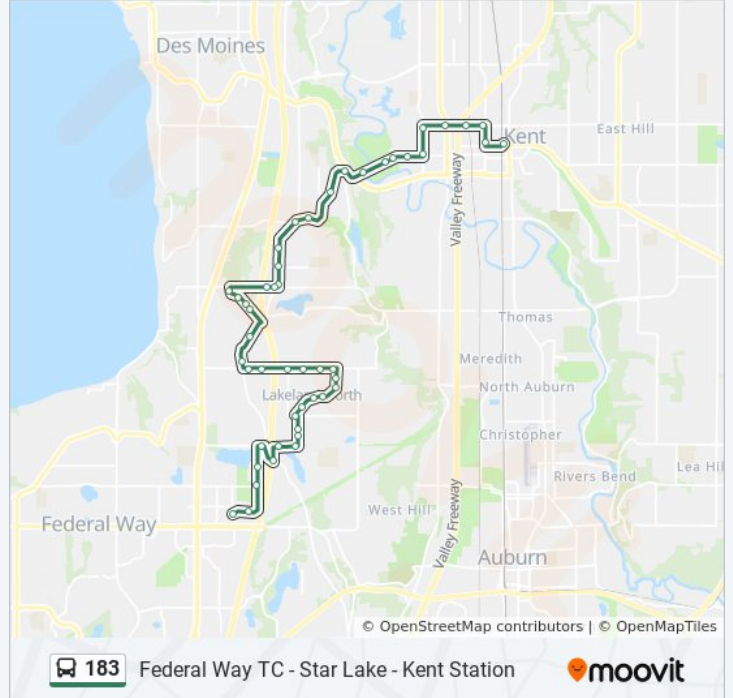

Use the Moovit App to find the closest 183 bus station near you and find out when is the next 183 bus arriving.

**Direction: Federal Way Transit Center**

48 stops

[VIEW LINE SCHEDULE](#)

- Kent Sounder Station - Bay 9
- 4th Ave N & W Smith St
- W James St & 4th Ave N
- W James St & Lincoln Ave N
- W James St & Washington Ave N
- 64th Ave S & W James St
- 64th Ave S & W Meeker St
- W Meeker St & 64th Ave S
- W Meeker St & Russell Rd
- W Meeker St & Russell Rd
- W Meeker St & Frager Rd
- Reith Rd & Lake Fenwick Rd S
- Reith Rd & S 253rd St
- Reith Rd & 38th Ave S
- Military Rd S & S 259th Pl
- Military Rd S & S 264th St
- Military Rd S & S 268th St
- Military Rd S & S 272nd St
- S 272nd St & Military Rd S
- S 272nd St & I-5
- S Star Lake Rd & S 272nd St

**183 bus Info**

**Direction:** Federal Way Transit Center

**Stops:** 48

**Trip Duration:** 38 min

**Line Summary:**

S Star Lake Rd & 24th Ln S  
 S Star Lake Rd & 25th Dr S  
 S Star Lake Rd & S 276th Pl  
 Military Rd S & S 282nd St  
 Military Rd S & S 286th Pl  
 S 288th St & 25th Pl S  
 S 288th St & 28th Pl S  
 S 288th St & 34th Ave S  
 S 288th St & 37th Pl S  
 S 288th St & 42nd Ave S  
 45th Pl S & S 288th St  
 45th Pl S & S 290th St  
 S 294th St & S 292nd St  
 S 294th St & 44th Pl S  
 S 294th St & 41st Ave S  
 39th Ave S & 38th Pl S  
 36th Pl S & S 298th St  
 37th Ave S & S 300th Pl  
 37th Ave S & S 302nd St  
 S 304th St & 38th Ave S  
 S 304th St & 32nd Ave S  
 31st Ave S & Military Rd S  
 S 304th St & Military Rd S  
 28th Ave S & S 308th Ln  
 28th Ave S & S 312th St  
 S 317th St & 26th Ave S  
 Federal Way Tc - Bay 1

**Direction: Kent**

48 stops

[VIEW LINE SCHEDULE](#)

Federal Way Tc - Bay 8

S 317th St & 26th Ave S

**183 bus Time Schedule**

Kent Route Timetable:

Sunday	Not Operational
Monday	5:18 AM - 9:17 PM
Tuesday	5:18 AM - 9:17 PM