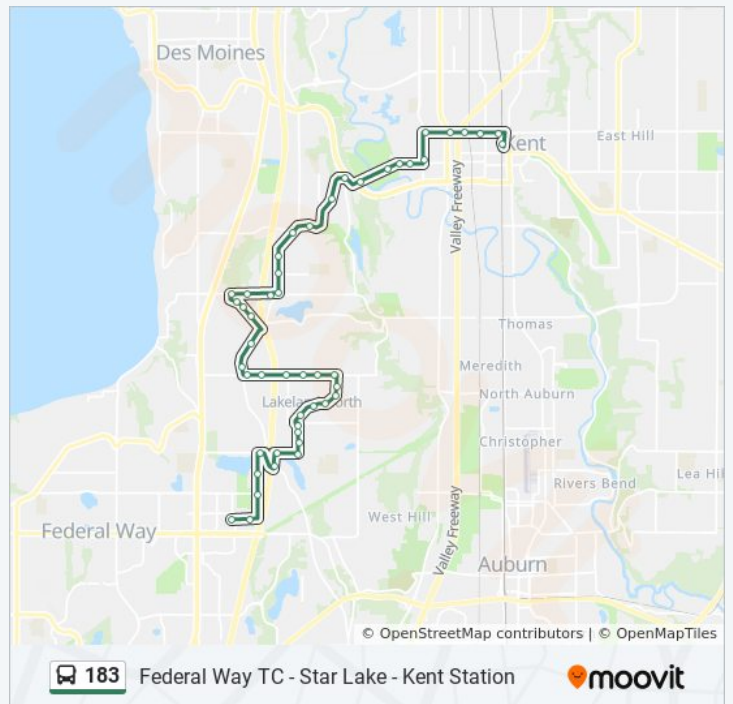

**183 bus Info**

**Direction:** Federal Way Transit Center

**Stops:** 48

**Trip Duration:** 38 min

**Line Summary:**

S Star Lake Rd & 24th Ln S  
 S Star Lake Rd & 25th Dr S  
 S Star Lake Rd & S 276th Pl  
 Military Rd S & S 282nd St  
 Military Rd S & S 286th Pl  
 S 288th St & 25th Pl S  
 S 288th St & 28th Pl S  
 S 288th St & 34th Ave S  
 S 288th St & 37th Pl S  
 S 288th St & 42nd Ave S  
 45th Pl S & S 288th St  
 45th Pl S & S 290th St  
 S 294th St & S 292nd St  
 S 294th St & 44th Pl S  
 S 294th St & 41st Ave S  
 39th Ave S & 38th Pl S  
 36th Pl S & S 298th St  
 37th Ave S & S 300th Pl  
 37th Ave S & S 302nd St  
 S 304th St & 38th Ave S  
 S 304th St & 32nd Ave S  
 31st Ave S & Military Rd S  
 S 304th St & Military Rd S  
 28th Ave S & S 308th Ln  
 28th Ave S & S 312th St  
 S 317th St & 26th Ave S  
 Federal Way Tc - Bay 1

Wednesday	5:18 AM - 9:17 PM
Thursday	5:18 AM - 9:17 PM
Friday	5:18 AM - 9:17 PM
Saturday	Not Operational

**183 bus Info**

**Direction:** Kent

**Stops:** 48

**Trip Duration:** 38 min

**Line Summary:**

Reith Rd & S 253rd St

Reith Rd & Lake Fenwick Rd S

W Meeker St & Frager Rd

W Meeker St & Russell Rd

W Meeker St & Russell Rd

W Meeker St & 64th Ave S

64th Ave S & W Meeker St

W James St & 64th Ave S

W James St & Washington Ave N