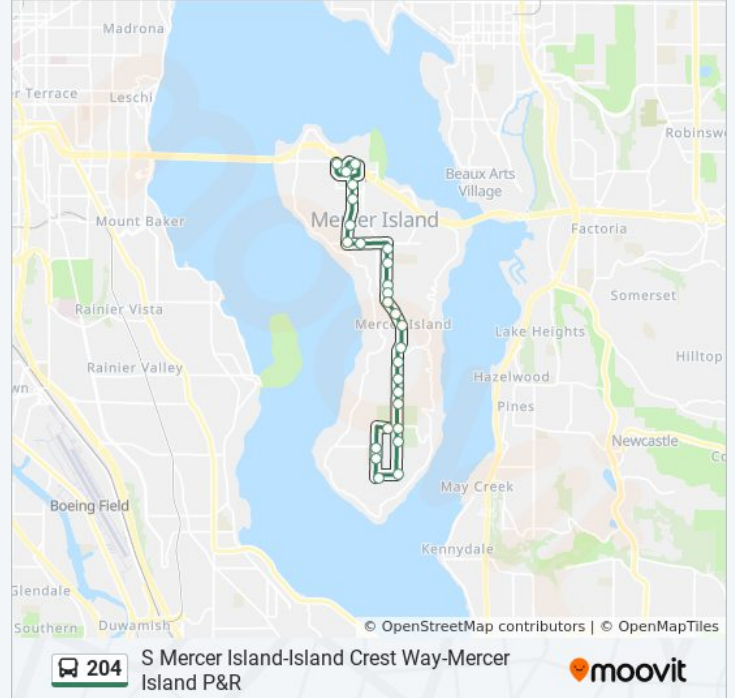

Use the Moovit App to find the closest 204 bus station near you and find out when is the next 204 bus arriving.

Direction: N Mercer Island

27 stops

[VIEW LINE SCHEDULE](#)

Mercer Village Shopping Center & SE 68th St

204 bus Info

Direction: N Mercer Island

Stops: 27

Trip Duration: 17 min

Line Summary:

78th Ave SE & SE 37th St

78th Ave SE & SE 32nd St

78th Ave SE & SE 28th St

N Mercer Way & 80th Ave SE - Bay 1

77th Ave SE & SE 27th St

76th Ave SE & SE 24th St

Direction: S Mercer Island

28 stops

[VIEW LINE SCHEDULE](#)

76th Ave SE & SE 24th St

N Mercer Way & 80th Ave SE - Bay 2

204 bus Info

Direction: S Mercer Island

Stops: 28

Trip Duration: 16 min

Line Summary:

Island Crest Way & SE 61st St

Island Crest Way & SE 63rd St

Island Crest Way & SE 68th St