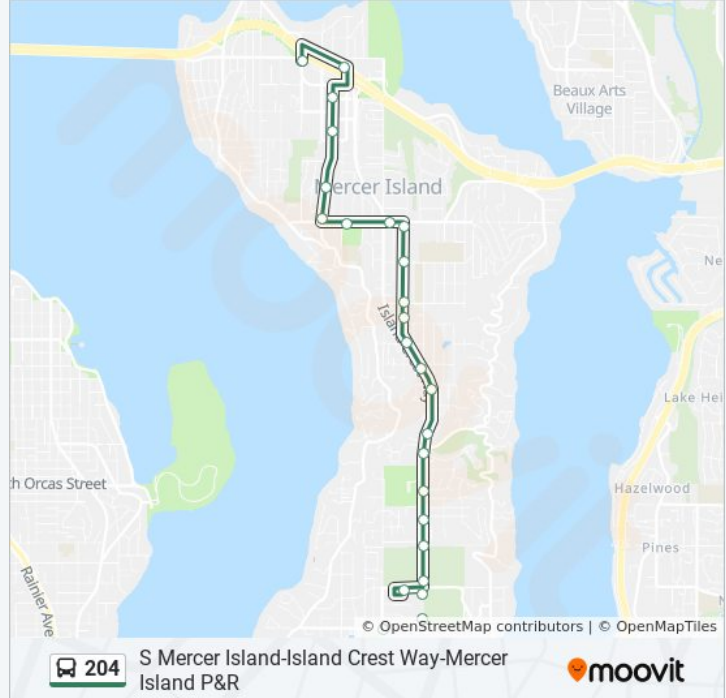

Use the Moovit App to find the closest 204 bus station near you and find out when is the next 204 bus arriving.

Direction: N Mercer Island

27 stops

[VIEW LINE SCHEDULE](#)

Mercer Village Shopping Center & SE 68th St

204 bus Info

Direction: N Mercer Island

Stops: 27

Trip Duration: 17 min

Line Summary:

78th Ave SE & SE 37th St

78th Ave SE & SE 32nd St

78th Ave SE & SE 28th St

204 bus Info

Direction: S Mercer Island

Stops: 28

Trip Duration: 16 min

Line Summary:

Island Crest Way & SE 61st St

Island Crest Way & SE 63rd St

Island Crest Way & SE 68th St

Island Crest Way & SE 68th St

Island Crest Way & SE 71st St

Island Crest Way & SE 78th St

SE 78th St & 84th Ave SE

84th Ave SE & SE 72nd St

84th Ave SE & SE 72nd St

Mercer Village Shopping Center & SE 68th St