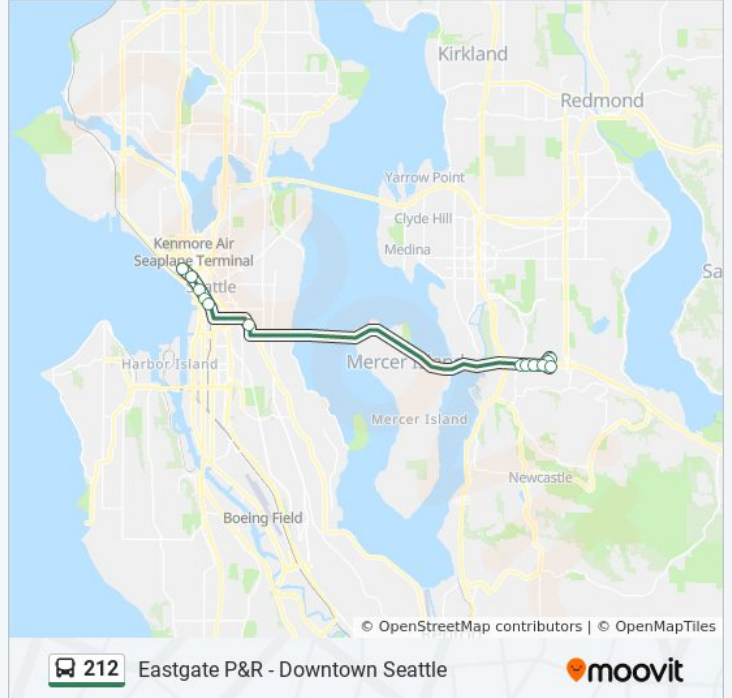

Use the Moovit App to find the closest 212 bus station near you and find out when is the next 212 bus arriving.

Direction: Downtown Seattle

10 stops

[VIEW LINE SCHEDULE](#)

Eastgate Park & Ride - Bay 1

142nd PI SE & SE 32nd St

2nd Ave & Bell St

2nd Ave & Stewart St

2nd Ave & Seneca St

2nd Ave & Cherry St

2nd Ave Ext S & Yesler Way

Rainier Ave S & S Charles St

SE 36th St & 131st Ave SE

SE 36th St & 132nd Ave SE

SE 36th St & 132nd Ave SE

SE 36th St & 136th PI SE

142nd PI SE & SE 36th St

142nd PI SE & SE 32nd St

Eastgate Park & Ride ACS & 140th Ave SE - Bay 2

212 bus Time Schedule

Eastgate Factoria Route Timetable:

Sunday	Not Operational
Monday	7:00 AM - 8:19 AM
Tuesday	7:00 AM - 8:19 AM
Wednesday	7:00 AM - 8:19 AM
Thursday	7:00 AM - 8:19 AM
Friday	7:00 AM - 8:19 AM
Saturday	Not Operational

212 bus Info

Direction: Eastgate Factoria

Stops: 13

Trip Duration: 29 min

Line Summary:

Direction: Eastgate P&R

8 stops

[VIEW LINE SCHEDULE](#)