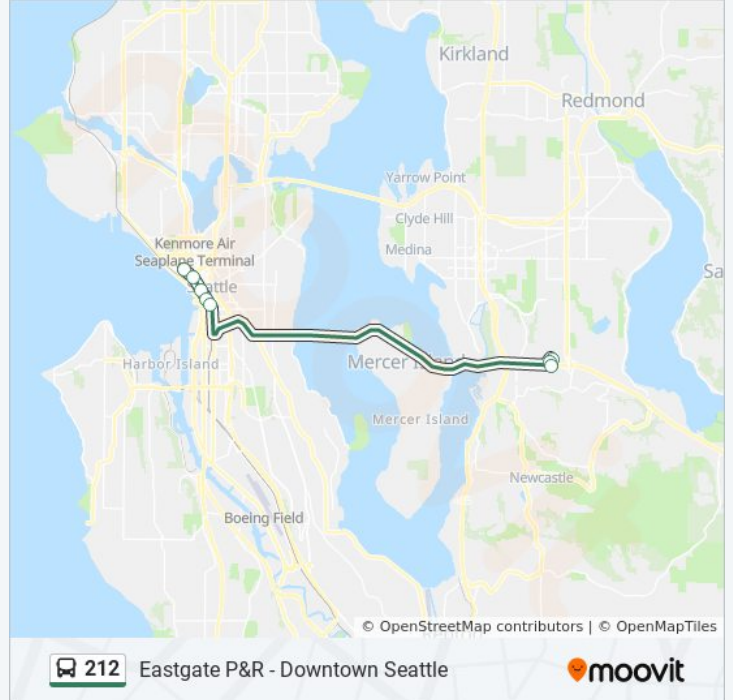

 212

Eastgate P&R - Downtown Seattle

Get The App

The 212 bus line (Eastgate P&R - Downtown Seattle) has 4 routes. For regular weekdays, their operation hours are:
(1) Downtown Seattle: 5:56 AM - 9:37 AM(2) Downtown Seattle Factoria: 4:14 PM - 5:40 PM(3) Eastgate Factoria: 7:00 AM - 8:19 AM(4) Eastgate P&R: 3:23 PM - 6:55 PM

Use the Moovit App to find the closest 212 bus station near you and find out when is the next 212 bus arriving.

Direction: Downtown Seattle

10 stops

[VIEW LINE SCHEDULE](#)

Eastgate Park & Ride - Bay 1

142nd PI SE & SE 32nd St

2nd Ave & Bell St

2nd Ave & Stewart St

2nd Ave & Seneca St

2nd Ave & Cherry St

2nd Ave Ext S & Yesler Way

I-90 Expressway Ramp & 142nd PI SE - Bay 4

142nd PI SE & SE 32nd St

Eastgate Park & Ride ACS & 140th Ave SE - Bay 2

212 bus Info

Direction: Eastgate P&R

Stops: 8

Trip Duration: 26 min

Line Summary:

212 bus time schedules and route maps are available in an offline PDF at moovitapp.com. Use the [Moovit App](#) to see live bus times, train schedule or subway schedule, and step-by-step directions for all public transit in Seattle - Tacoma, WA.