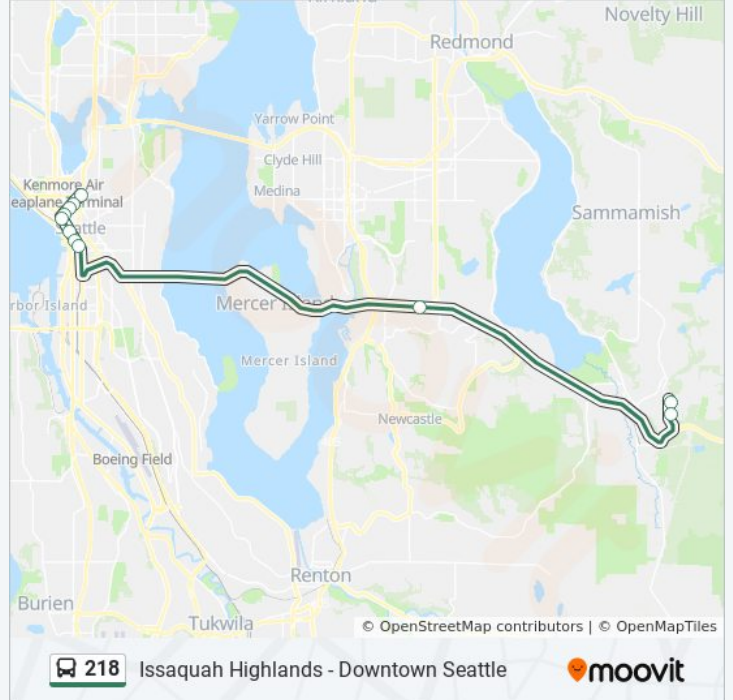

 218

Issaquah Highlands - Downtown Seattle

Get The App

The 218 bus line (Issaquah Highlands - Downtown Seattle) has 2 routes. For regular weekdays, their operation hours are:

(1) Downtown Seattle: 6:08 AM - 7:57 AM (2) Issaquah Highlands: 3:34 PM - 6:17 PM

Use the Moovit App to find the closest 218 bus station near you and find out when is the next 218 bus arriving.

Direction: Downtown Seattle

10 stops

[VIEW LINE SCHEDULE](#)

- Issaquah Highlands Park & Ride - Bay 4
- 9th Ave NE & NE Ellis Dr
- I-90 Expressway Ramp & 142nd PI SE - Bay 3
- 4th Ave S & S Jackson St
- 4th Ave S & S Washington St
- 4th Ave & Cherry St
- 4th Ave & Seneca St
- 4th Ave & Pike St
- Olive Way & 6th Ave
- Olive Way & 8th Ave

218 bus Info

Direction: Downtown Seattle

Stops: 10

Trip Duration: 34 min

Line Summary:

Direction: Issaquah Highlands

11 stops

[VIEW LINE SCHEDULE](#)

218 bus Info

Direction: Issaquah Highlands

Stops: 11

Trip Duration: 40 min

Line Summary:

218 bus time schedules and route maps are available in an offline PDF at moovitapp.com. Use the [Moovit App](#) to see live bus times, train schedule or subway schedule, and step-by-step directions for all public transit in Seattle - Tacoma, WA.