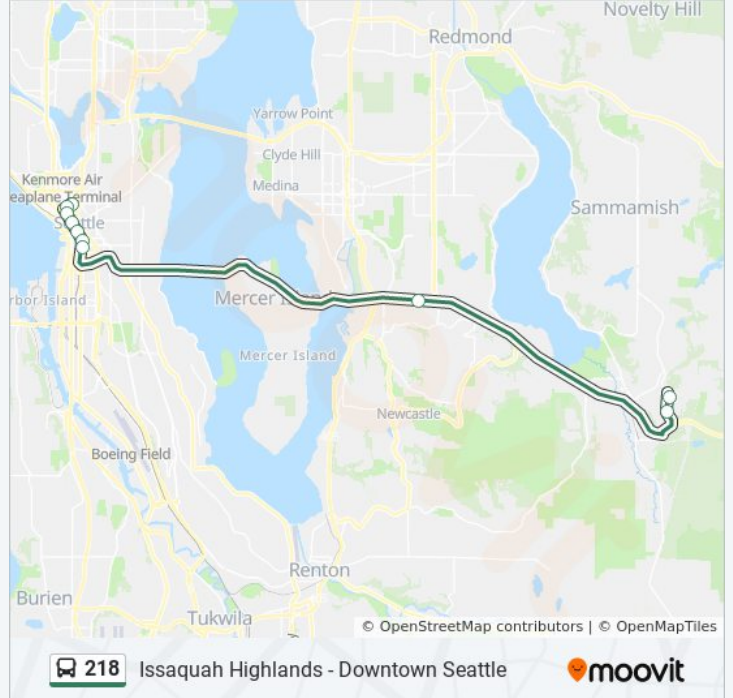

 218

Issaquah Highlands - Downtown Seattle

Get The App

The 218 bus line (Issaquah Highlands - Downtown Seattle) has 2 routes. For regular weekdays, their operation hours are:

(1) Downtown Seattle: 6:08 AM - 7:57 AM (2) Issaquah Highlands: 3:34 PM - 6:17 PM

Use the Moovit App to find the closest 218 bus station near you and find out when is the next 218 bus arriving.

Direction: Downtown Seattle

10 stops

[VIEW LINE SCHEDULE](#)

- Issaquah Highlands Park & Ride - Bay 4
- 9th Ave NE & NE Ellis Dr
- I-90 Expressway Ramp & 142nd PI SE - Bay 3
- 4th Ave S & S Jackson St
- 4th Ave S & S Washington St
- 4th Ave & Cherry St
- 4th Ave & Seneca St
- 4th Ave & Pike St
- Olive Way & 6th Ave
- Olive Way & 8th Ave

218 bus Time Schedule

Downtown Seattle Route Timetable:

Sunday	Not Operational
Monday	6:08 AM - 7:57 AM
Tuesday	6:08 AM - 7:57 AM
Wednesday	6:08 AM - 7:57 AM
Thursday	6:08 AM - 7:57 AM
Friday	6:08 AM - 7:57 AM
Saturday	Not Operational

218 bus Info

Direction: Downtown Seattle

Stops: 10

Trip Duration: 34 min

Line Summary:

Direction: Issaquah Highlands

11 stops

[VIEW LINE SCHEDULE](#)