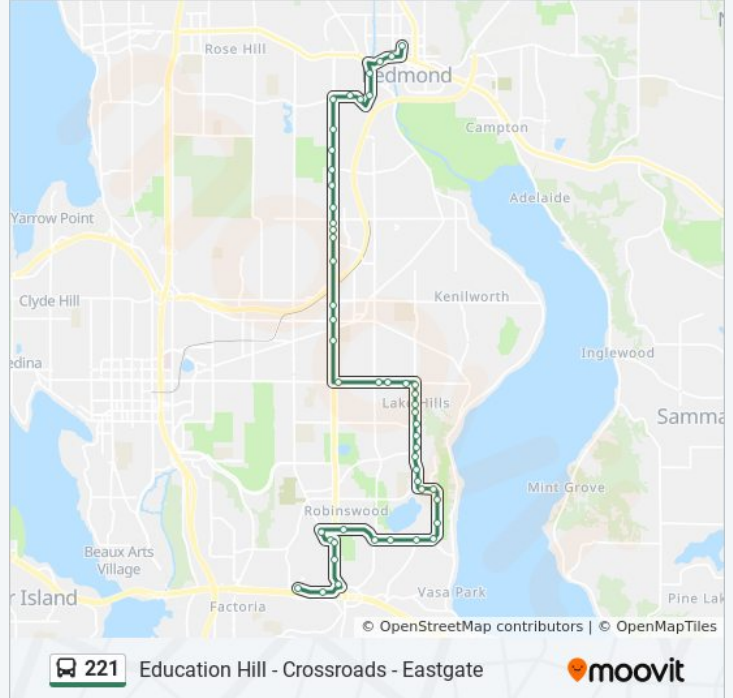

221 bus Info

Direction: Eastgate P&R

Stops: 50

Trip Duration: 38 min

Line Summary:

NE 8th St & 156th Ave NE
 NE 8th St & 160th Ave NE
 NE 8th St & 164th Ave NE
 164th Ave NE & NE 8th St
 164th Ave NE & NE 6th St
 164th Ave NE & NE 4th St
 164th Ave NE & NE 2nd St
 164th Ave SE & Main St
 164th Ave SE & SE 2nd St
 164th Ave SE & Lake Hills Blvd
 164th Ave SE & SE 7th St
 164th Ave SE & SE 9th St
 164th Ave SE & SE 12th St
 SE 14th St & 165th Ave SE
 SE 14th St & 168th Ave SE
 168th Ave SE & SE 16th St
 168th Ave SE & SE 21st Pl
 168th Ave SE & SE 23rd Pl
 SE 24th St & 161st Ave SE
 SE 24th St & 158th Ave SE
 SE 24th St & 156th Ave SE
 SE 22nd St & 150th Ave SE
 145th Pl SE & SE 22nd St
 SE 24th St & 145th Pl SE
 148th Ave SE & SE 24th St
 148th Ave SE & SE 28th St
 150th Ave SE & SE Eastgate Way
 SE Eastgate Way & 146th Pl SE
 Eastgate Park & Ride - Bay 1

Direction: Education Hill

81 stops

[VIEW LINE SCHEDULE](#)

221 bus Time Schedule

Education Hill Route Timetable:

Sunday

Not Operational

Redmond Transit Center - Bay 5