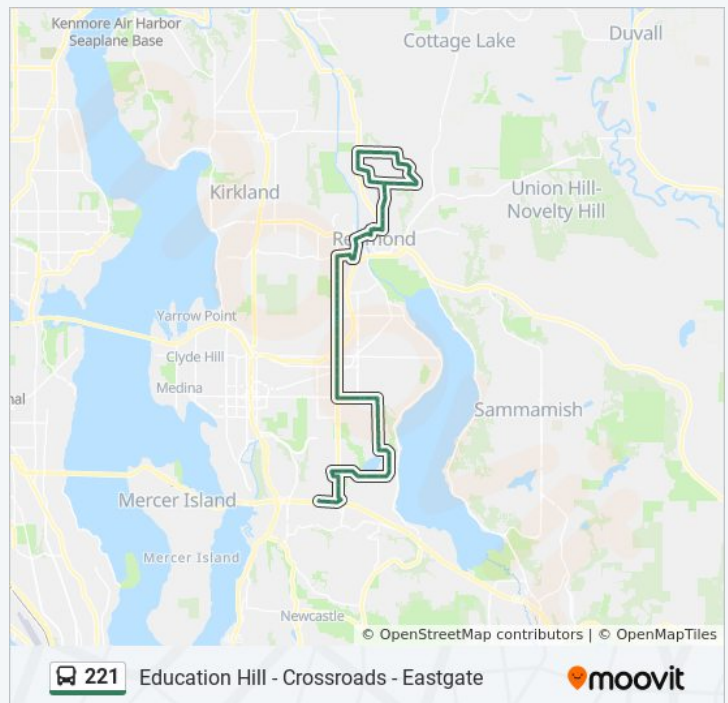

NE Redmond Way & 160th Ave NE

Monday	4:57 AM - 12:21 PM
Tuesday	4:57 AM - 12:21 PM
Wednesday	4:57 AM - 12:21 PM
Thursday	4:57 AM - 12:21 PM
Friday	4:57 AM - 12:21 PM
Saturday	Not Operational

221 bus Info

Direction: Education Hill

Stops: 81

Trip Duration: 66 min

Line Summary:

NE Redmond Way & Bear Creek Pkwy

NE Old Redmond Rd & West Lake Sammamish
Way NE

NE Old Redmond Rd & NE 70th St

NE Old Redmond Rd & NE 68th St