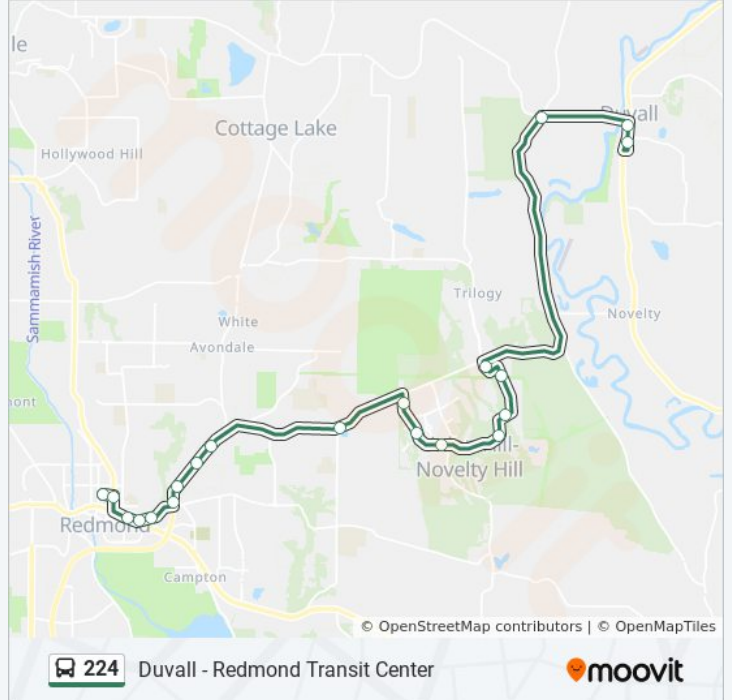

 224

Duvall - Redmond Transit Center

Get The App

The 224 bus line (Duvall - Redmond Transit Center) has 2 routes. For regular weekdays, their operation hours are:
 (1) Duvall: 5:48 AM - 7:05 PM (2) Redmond: 4:54 AM - 7:55 PM
 Use the Moovit App to find the closest 224 bus station near you and find out when is the next 224 bus arriving.

Direction: Duvall

20 stops

[VIEW LINE SCHEDULE](#)

- Redmond Transit Center - Bay 5
- 164th Ave NE & NE 83rd St
- Redmond Way & 166th Ave NE
- Avondale Way NE & NE Redmond Way
- Avondale Way NE & 170th PI NE
- Avondale Rd NE & NE Union Hill Rd
- Avondale Rd NE & NE 85th PI
- Avondale Rd NE & 180th Ave NE
- Avondale Rd NE & NE 95th St
- NE Novelty Hill Rd & 208th Ct NE
- Cedar Park NE & NE Marketplace Dr
- Cedar Park NE & NE 100th Way
- NE Cedar Park Cres & 228th Way NE
- NE Cedar Park Cres & NE 100th St
- NE Cedar Park Cres & Eastridge Dr NE
- Eastridge Dr NE & NE 112th PI
- Trilogy Pkwy NE & NE 113th Way
- NE Woodinville Duvall Rd & West Snoqualmie Val Rd NE
- Sr 203 & Stewart St
- Brown Ave NE & NE Richardson St

224 bus Info

Direction: Duvall

Stops: 20

Trip Duration: 35 min

Line Summary:

Direction: Redmond

20 stops

[VIEW LINE SCHEDULE](#)

Brown Ave NE & NE Richardson St

Sr 203 & Stewart St

NE Woodinville Duvall Rd & West Snoqualmie Val Rd NE

Trilogy Pkwy NE & Muirwood Way NE

Eastridge Dr NE & NE 110th St

NE Cedar Park Cres & Eastridge Dr NE