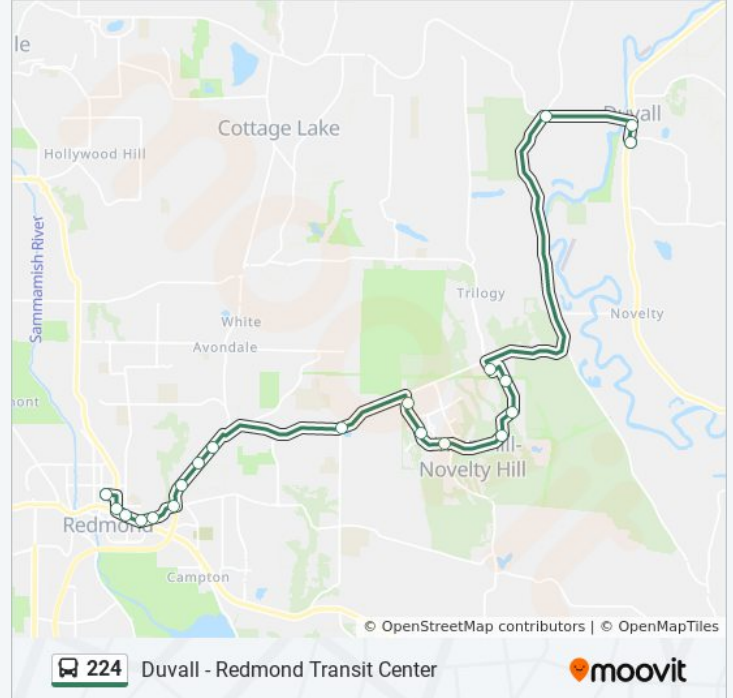

Direction: Duvall

20 stops

[VIEW LINE SCHEDULE](#)

- Redmond Transit Center - Bay 5
- 164th Ave NE & NE 83rd St
- Redmond Way & 166th Ave NE
- Avondale Way NE & NE Redmond Way
- Avondale Way NE & 170th PI NE
- Avondale Rd NE & NE Union Hill Rd
- Avondale Rd NE & NE 85th PI
- Avondale Rd NE & 180th Ave NE
- Avondale Rd NE & NE 95th St
- NE Novelty Hill Rd & 208th Ct NE
- Cedar Park NE & NE Marketplace Dr
- Cedar Park NE & NE 100th Way
- NE Cedar Park Cres & 228th Way NE
- NE Cedar Park Cres & NE 100th St
- NE Cedar Park Cres & Eastridge Dr NE
- Eastridge Dr NE & NE 112th PI
- Trilogy Pkwy NE & NE 113th Way
- NE Woodinville Duvall Rd & West Snoqualmie Val Rd NE
- Sr 203 & Stewart St
- Brown Ave NE & NE Richardson St

224 bus Info

Direction: Duvall

Stops: 20

Trip Duration: 35 min

Line Summary:

Direction: Redmond

20 stops

[VIEW LINE SCHEDULE](#)

Brown Ave NE & NE Richardson St

Sr 203 & Stewart St

NE Woodinville Duvall Rd & West Snoqualmie Val Rd NE

Trilogy Pkwy NE & Muirwood Way NE

Eastridge Dr NE & NE 110th St

NE Cedar Park Cres & Eastridge Dr NE

224 bus Info

Direction: Redmond

Stops: 20

Trip Duration: 35 min

Line Summary:

164th Ave NE & NE 80th St

Redmond Transit Center - Bay 5

224 bus time schedules and route maps are available in an offline PDF at moovitapp.com. Use the [Moovit App](#) to see live bus times, train schedule or subway schedule, and step-by-step directions for all public transit in Seattle - Tacoma, WA.