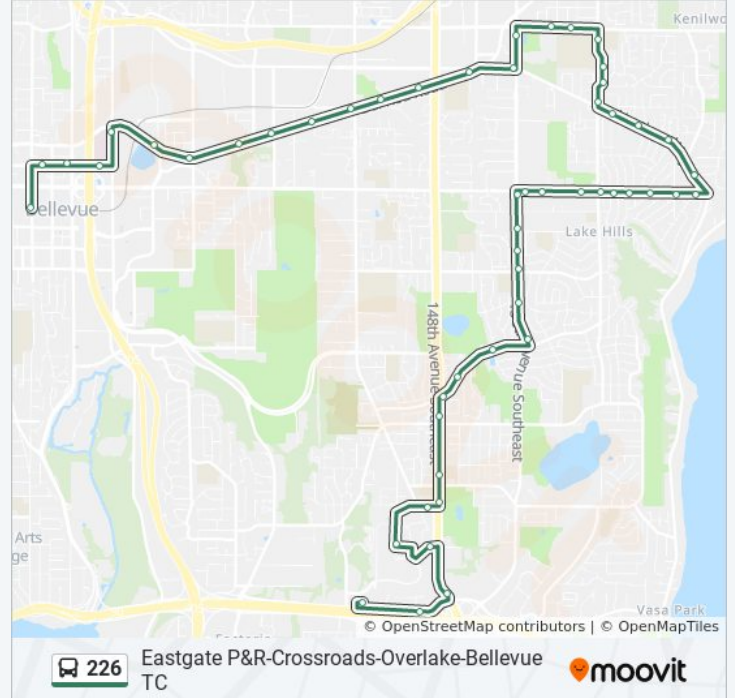

Use the Moovit App to find the closest 226 bus station near you and find out when is the next 226 bus arriving.

Direction: Bellevue Transit Center Crossroads

53 stops

[VIEW LINE SCHEDULE](#)

- Eastgate Park & Ride - Bay 1
- SE Eastgate Way & 146th PI SE
- 150th Ave SE & SE Eastgate Way
- Landerholm Cir SE & 148th Ave SE
- Kelsey Creek Rd & Tye River Rd
- SE 24th St & 145th PI SE
- 148th Ave SE & SE 24th St
- 148th Ave SE & SE 22nd St
- 148th Ave SE & SE 16th St
- Lake Hills Blvd & 148th Ave SE
- Lake Hills Blvd & SE 12th PI
- Lake Hills Blvd & 154th Ave SE
- 156th Ave SE & Lake Hills Blvd
- 156th Ave SE & SE 4th St
- 156th Ave NE & Main St
- 156th Ave NE & NE 1st St
- 156th Ave NE & NE 4th St
- 156th Ave NE & NE 8th St
- NE 8th St & 156th Ave NE
- NE 8th St & 160th Ave NE
- NE 8th St & 164th Ave NE

226 bus Info

Direction: Bellevue Transit Center Crossroads

Stops: 53

Trip Duration: 41 min

Line Summary:

NE 8th St & 164th Ave NE

NE 8th St & 165th Ave NE

NE 8th St & 167th Ave NE

NE 12th St & 124th Ave NE

NE 12th St & 120th Ave NE

116th Ave NE & NE 12th St

NE 10th St & 116th Ave NE

NE 10th St & 112th Ave NE

NE 10th St & 110th Ave NE

Bellevue Transit Center - Bay 1

Direction: Eastgate P&R Crossroads

226 bus Info

Direction: Eastgate P&R Crossroads

Stops: 48

Trip Duration: 40 min

Line Summary:

NE 8th St & 165th Ave NE

NE 8th St & 164th Ave NE

NE 8th St & 160th Ave NE