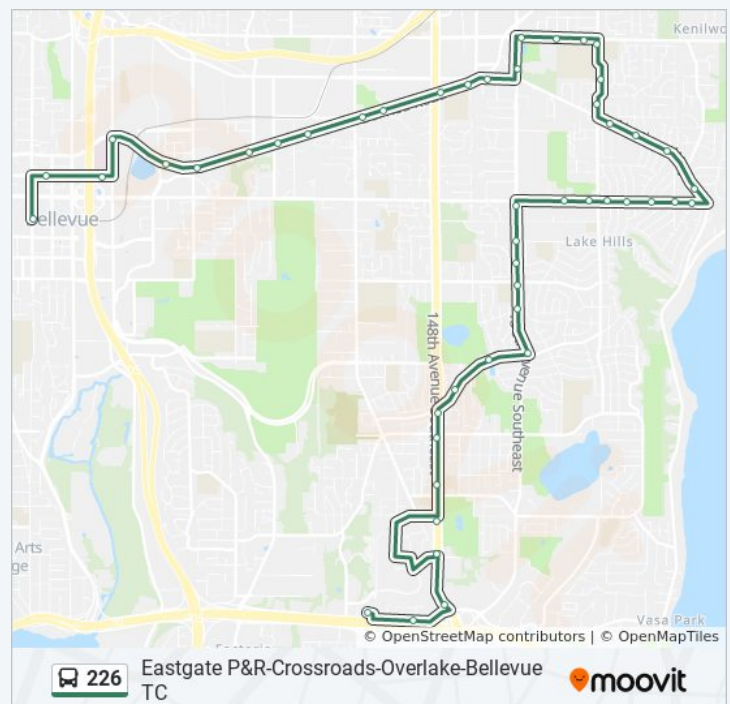

NE 8th St & 167th Ave NE

226 bus Time Schedule

Eastgate P&R Crossroads Route Timetable:

Sunday	Not Operational
Monday	5:42 AM - 11:50 PM
Tuesday	5:42 AM - 11:50 PM
Wednesday	5:42 AM - 11:50 PM
Thursday	5:42 AM - 11:50 PM
Friday	5:42 AM - 11:50 PM
Saturday	Not Operational

226 bus Info

Direction: Eastgate P&R Crossroads

Stops: 48

Trip Duration: 40 min

Line Summary:

NE 8th St & 165th Ave NE

NE 8th St & 164th Ave NE

NE 8th St & 160th Ave NE