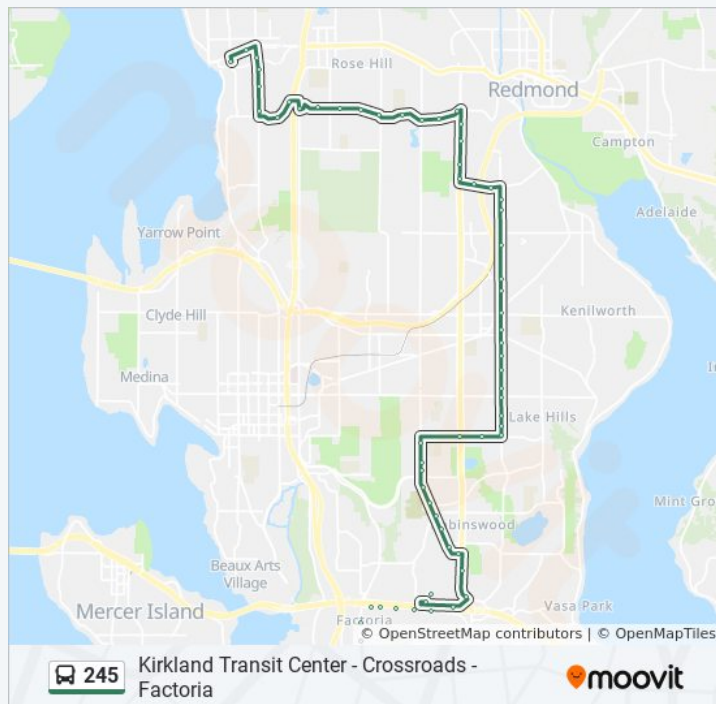

NE Old Redmond Rd & 140th Ave NE

245 bus Info

Direction: Kirkland Crossroads

Stops: 53

Trip Duration: 50 min

Line Summary:

NE Old Redmond Rd & 137th Ave NE

NE 70th Pl & 132nd Ave NE