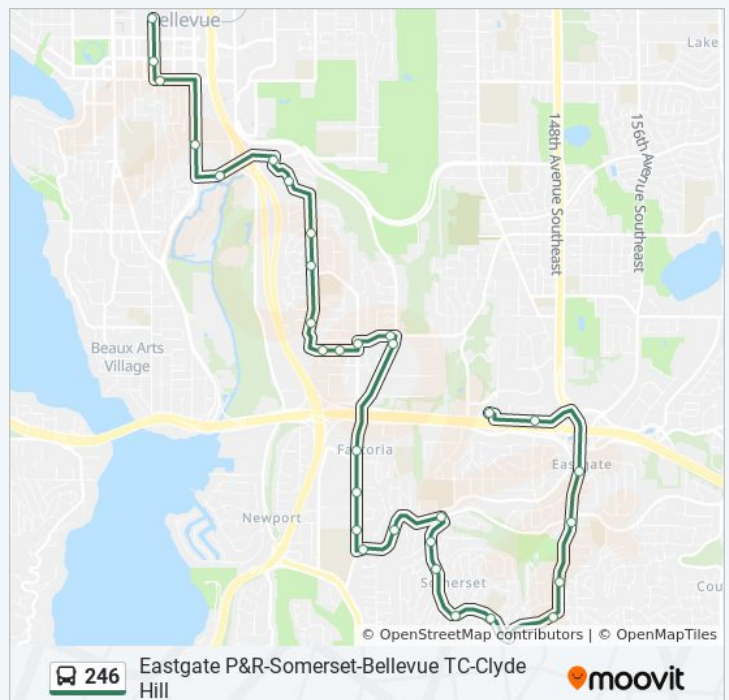

**246 bus Info**  
**Direction:** Clyde Hill  
**Stops:** 60  
**Trip Duration:** 56 min  
**Line Summary:**

128th Ave SE & SE 27th St  
SE 27th St & 124th Ave SE  
123rd Ave SE & 123rd PI SE  
123rd Ave SE & SE 20th PI  
123rd Ave SE & SE 17th PI  
121st Ave SE & SE 10th St  
SE 8th St & I-405  
SE 8th St & 114th Ave SE  
112th Ave SE & SE 6th St  
112th Ave SE & SE 4th St  
Main St & 110th Ave NE  
108th Ave NE & NE 2nd St  
Bellevue Tc - Bays 11 & 12  
NE 8th St & 106th Ave NE  
NE 8th St & 102nd Ave NE  
100th Ave NE & NE 10th St  
100th Ave NE & NE 14th St  
100th Ave NE & NE 16th PI  
100th Ave NE & NE 18th St  
100th Ave NE & NE 20th St  
100th Ave NE & NE 22nd St  
NE 23rd St & 98th Ave NE  
NE 24th St & 96th Ave NE  
NE 24th St & 92nd Ave NE  
92nd Ave NE & NE 28th PI  
92nd Ave NE & Sr 520 Ramp  
92nd Ave NE & NE 28th St  
NE 24th St & 92nd Ave NE  
NE 24th St & 96th Ave NE  
100th Ave NE & NE 24th St  
100th Ave NE & NE 22nd St  
100th Ave NE & NE 20th St  
100th Ave NE & NE 18th St

100th Ave NE & NE 16th St  
 100th Ave NE & NE 14th St  
 100th Ave NE & NE 10th St  
 NE 8th St & 102nd Ave NE  
 NE 8th St & 106th Ave NE  
 Bellevue Transit Center - Bay 1

**Direction: Eastgate P&R**

**246 bus Info**

**Direction:** Eastgate P&R

**Stops:** 33

**Trip Duration:** 33 min

**Line Summary:**

Eastgate P&R-Somerset-Bellevue TC-Clyde Hill

Somerset Blvd SE & SE 44th St

Somerset Blvd SE & Somerset Ln

Somerset Blvd SE & 143rd Ave SE

Somerset Blvd SE & Highland Dr

Highland Dr & 147th Pl SE

148th Ave SE & SE 46th St

150th Ave SE & SE Newport Way

150th Ave SE & SE 38th St

SE Eastgate Way & 146th Pl SE

Eastgate Park & Ride ACS & 140th Ave SE - Bay  
2