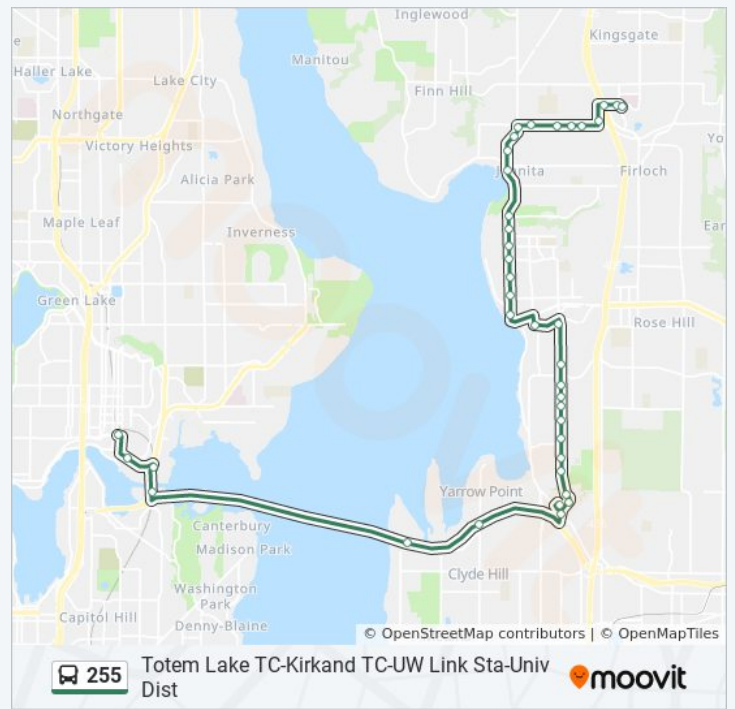

Direction: Totem Lake Transit Center Kirkland

Stops: 40

Trip Duration: 47 min

Line Summary:

Market St & 4th Ave

Market St & 8th Ave

Market St & 12th Ave

Market St & 16th Ave

108th Ave NE & NE 45th St

108th Ave NE & NE 39th St

108th Ave NE & NE 38th Pl

South Kirkland Park & Ride

108th Ave NE & Northup Way

Yarrow Point Fwy Station (Sr 520 & 92nd Ave Ne)

Sr 520 & Evergreen Point Rd

Montlake Blvd E & E Shelby St

Montlake Blvd NE & NE Pacific Pl - Bay 4

NE Pacific St & 15th Ave NE

NE Campus Pkwy & University Way NE

- Tacoma, WA.

[About Moovit](#) · [MaaS Solutions](#) · [Supported Countries](#) · [Mooviter Community](#)