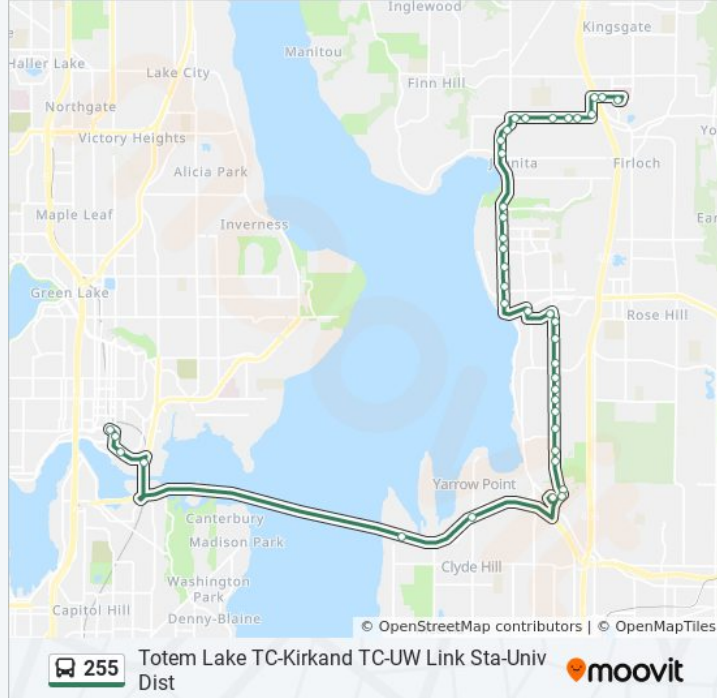

Direction: Totem Lake Transit Center Kirkland

Stops: 40

Trip Duration: 47 min

Line Summary:

Market St & 4th Ave

Market St & 8th Ave

Market St & 12th Ave

Market St & 16th Ave

NE 124th St & 107th Pl NE

NE 124th St & 111th Ln NE

NE 124th St & 113th Ave NE

116th Ave NE & NE 124th St

NE 128th St & 116th Ave NE

NE 128th St & Totem Lake Blvd

Totem Lake Transit Center - Bay 3

Direction: University District

40 stops

[VIEW LINE SCHEDULE](#)

Totem Lake Transit Center - Bay 2

NE 128th St & 120th Ave NE

NE 128th St & I-405

116th Ave NE & NE 124th St

NE 124th St & 113th Ave NE

NE 124th St & 111th Ln NE

255 bus Info

Direction: University District

Stops: 40

Trip Duration: 49 min

Line Summary:

98th Ave NE & NE 117th St

98th Ave NE & NE Juanita Dr

98th Ave NE & Forbes Creek Dr