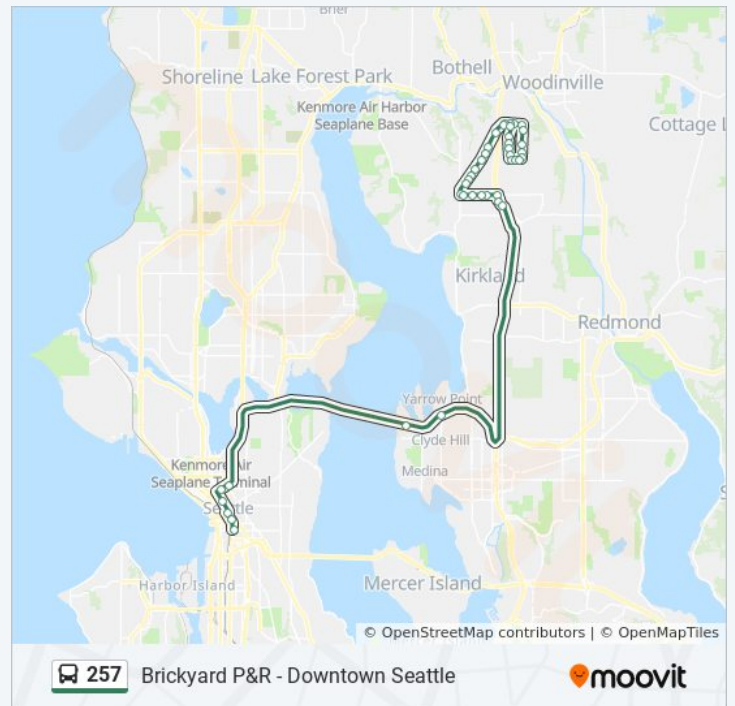

Brickyard P&R - Downtown Seattle

Get The App

The 257 bus line (Brickyard P&R - Downtown Seattle) has 2 routes. For regular weekdays, their operation hours are: (1) Downtown Seattle: 4:54 AM - 8:12 AM(2) Kingsgate: 3:40 PM - 6:13 PM
Use the Moovit App to find the closest 257 bus station near you and find out when is the next 257 bus arriving.

Direction: Downtown Seattle

42 stops

[VIEW LINE SCHEDULE](#)

- Juanita Woodinville Way NE & 115th Ave NE
- NE 160th St & 116th Ave NE
- NE 160th St & 119th Ave NE
- NE 160th St & 121st Ave NE
- 124th Ave NE & NE 157th St
- 124th Ave NE & NE 149th St
- 124th Ave NE & NE 146th Pl
- NE 144th St & 124th Ave NE
- NE 144th St & 121st Pl NE
- NE 144th St & 119th Pl NE
- 119th Pl NE & NE 144th Pl
- 119th Ave NE & NE 148th St
- 119th Ave NE & NE 150th Pl
- 119th Ave NE & NE 153rd Pl
- 119th Ave NE & NE 159th St
- NE 160th St & Juanita Woodinville Way NE
- Juanita Woodinville Way NE & 115th Ave NE
- Juanita Woodinville Way NE & NE 149th St
- Juanita Woodinville Way NE & NE 145th St
- Juanita Woodinville Way NE & NE 143rd Pl
- Juanita Woodinville Way NE & NE 141st Pl
- Juanita Woodinville Way NE & NE 140th St

257 bus Info

Direction: Downtown Seattle

Stops: 42

Trip Duration: 54 min

Line Summary:

Juanita Woodinville Way NE & NE 137th PI

Juanita Woodinville Way NE & NE 136th PI

NE 132nd St & 100th Ave NE

124th Ave NE & NE 145th PI

124th Ave NE & NE 149th St

124th Ave NE & NE 157th St

NE 160th St & 124th Ave NE

NE 160th St & 121st Ave NE

NE 160th St & 119th Ave NE

NE 160th St & Juanita Woodinville Way NE

257 bus time schedules and route maps are available in an offline PDF at moovitapp.com. Use the [Moovit App](#) to see live bus times, train schedule or subway schedule, and step-by-step directions for all public transit in Seattle - Tacoma, WA.