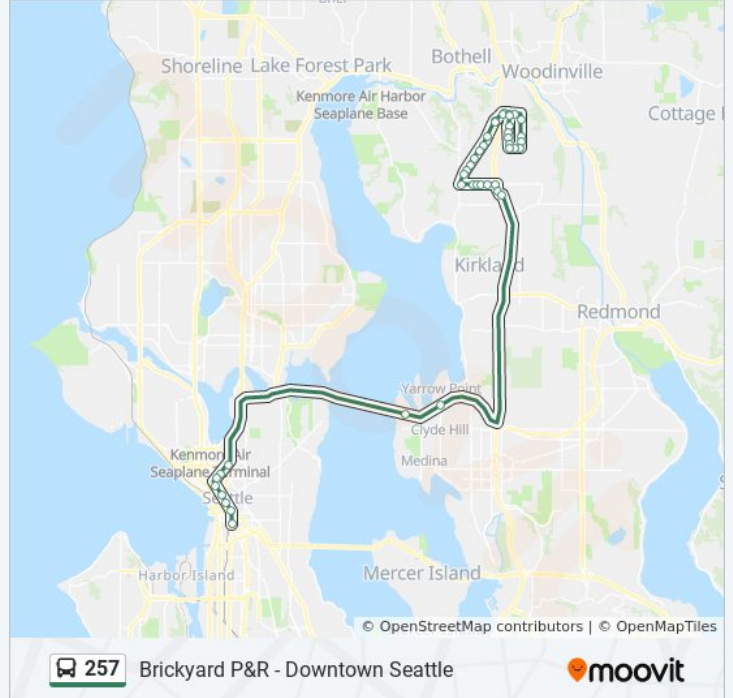

NE 132nd St & 104th PI NE

NE 132nd St & 105th Ave NE

NE 132nd St & 109th Ave NE

NE 132nd St & 111th Ave NE

NE 132nd St & 116th Way NE

Kingsgate Park & Ride

NE 128th St & 116th Ave NE

Yarrow Point Fwy Station (Sr 520 & 92nd Ave Ne)

Sr 520 & Evergreen Point Rd

Stewart St & Yale Ave N

Stewart St & 9th Ave

Stewart St & 7th Ave

5th Ave & Pine St

5th Ave & Seneca St

5th Ave & Marion St

5th Ave & Jefferson St

5th Ave S & S Weller St

Direction: Kingsgate

41 stops

[VIEW LINE SCHEDULE](#)

5th Ave S & S Jackson St

5th Ave & James St

5th Ave & Marion St

6th Ave & Union St

Olive Way & 8th Ave

Olive Way & Terry Ave

Sr 520 & Evergreen Point Rd

Yarrow Point Fwy Station (Sr 520 & 92nd Ave Ne)

NE 128th St & 116th Ave NE

257 bus Time Schedule

Kingsgate Route Timetable:

Sunday	Not Operational
Monday	3:40 PM - 6:13 PM
Tuesday	3:40 PM - 6:13 PM
Wednesday	3:40 PM - 6:13 PM
Thursday	3:40 PM - 6:13 PM
Friday	3:40 PM - 6:13 PM
Saturday	Not Operational