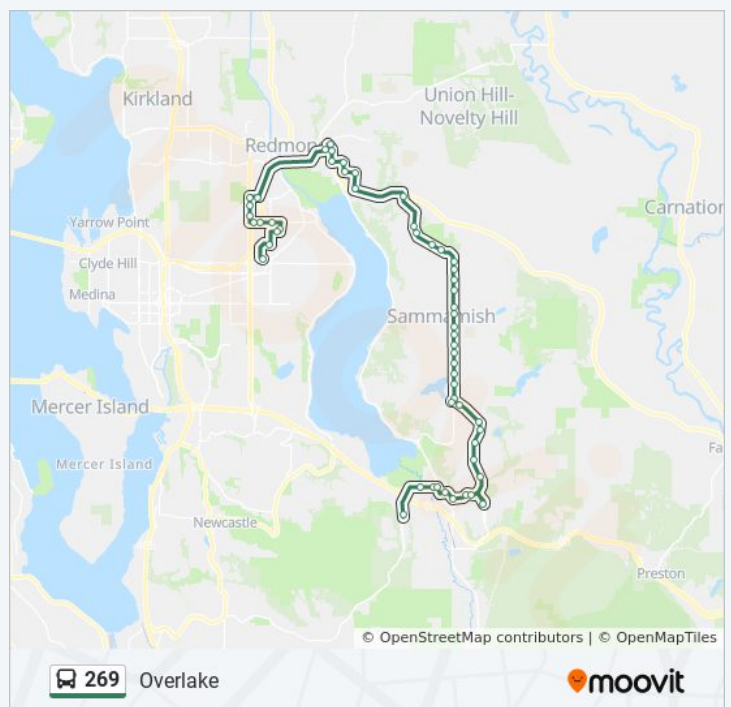

Direction: Overlake

54 stops

[VIEW LINE SCHEDULE](#)

Issaquah Transit Center - Bay 5

NW Sammamish Rd & 11th Ave NW

SE 56th St & 221st PI SE

SE 56th St & East Lake Sammamish Pkwy SE

SE Black Nugget Rd & East Lake Sammamish Pkwy SE

SE Black Nugget Rd & SE 62nd St

SE Black Nugget Rd & SE 62nd St

SE Black Nugget Rd & SE Issaquah-Fall City Rd

Issaquah Highlands Park & Ride - Bay 1

Issaquah Pine Lake Rd SE & SE Issaquah-Fall City Rd

Issaquah Pine Lake Rd SE & SE 47th Way

Issaquah Pine Lake Rd SE & SE Klahanie Blvd

Issaquah Pine Lake Rd SE & SE 40th PI

Issaquah Pine Lake Rd SE & SE 37th PI

Issaquah Pine Lake Rd SE & 231st Ln SE

South Sammamish P&R - Bay 1

228th Ave SE & Issaquah Pine Lake Rd SE

228th Ave SE & SE 24th St

228th Ave SE & SE 20th St

228th Ave SE & SE 16th St

228th Ave SE & SE 10th St

228th Ave SE & SE 8th St

228th Ave SE & SE 4th St

228th Ave SE & E Main St

228th Ave NE & NE 4th St

228th Ave NE & NE 8th St

228th Ave NE & NE 14th St

228th Ave NE & 18th PI NE

228th Ave NE & NE 22nd St

269 bus Time Schedule

Overlake Route Timetable:

Sunday	Not Operational
Monday	6:05 AM - 6:08 PM
Tuesday	6:05 AM - 6:08 PM
Wednesday	6:05 AM - 6:08 PM
Thursday	6:05 AM - 6:08 PM
Friday	6:05 AM - 6:08 PM
Saturday	Not Operational

269 bus Info

Direction: Overlake

Stops: 54

Trip Duration: 64 min

Line Summary: