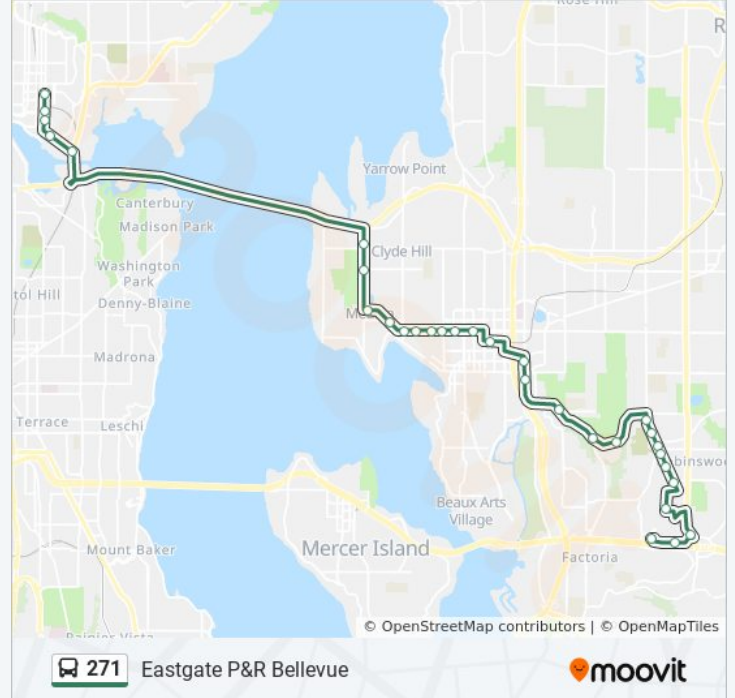

**271 bus Info**

**Direction:** Eastgate P&R Bellevue

**Stops:** 31

**Trip Duration:** 48 min

**Line Summary:**

NE 8th St & 106th Ave NE

Bellevue Tc - Bays 5,8 & 9

116th Ave NE & NE 2nd Pl

116th Ave SE & SE 1st St

Lake Hills Connector & SE 8th St

Lake Hills Connector & Richards Rd

Lake Hills Connector & 134th Ave SE

140th Ave SE & Lake Hills Connector

145th Pl SE & SE 13th Pl

145th Pl SE & Lake Hills Blvd

145th Pl SE & SE 16th St

145th Pl SE & 144th Ave SE

145th Pl SE & SE 22nd St

Kelsey Creek Rd & Tye River Rd

150th Ave SE & SE Eastgate Way

SE Eastgate Way & 146th Pl SE

Eastgate Park & Ride ACS & 140th Ave SE - Bay 2

**Direction: Issaquah Bellevue**

67 stops

[VIEW LINE SCHEDULE](#)

15th Ave NE & NE 43rd St

15th Ave NE & NE Campus Pkwy

15th Ave NE & NE 40th St

NE Pacific St & 15th Ave NE

NE Pacific St & Montlake Blvd NE - Bay 1