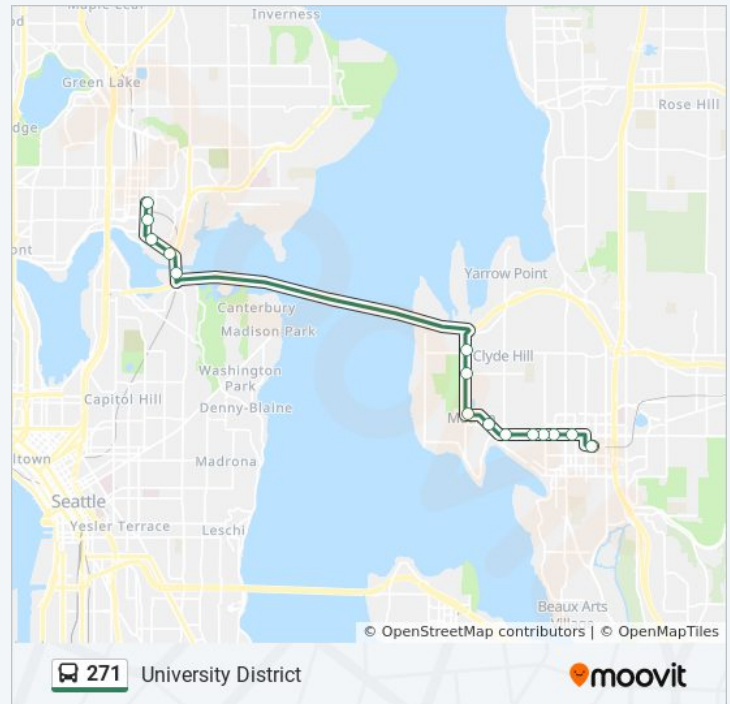

15th Ave NE & NE Campus Pkwy

15th Ave NE & NE 42nd St

### 271 bus Info

**Direction:** University District

**Stops:** 16

**Trip Duration:** 21 min

**Line Summary:**

### Direction: University District Bellevue

65 stops

[VIEW LINE SCHEDULE](#)

Newport Way SW & W Sunset Way

Front St N & NE Alder St

Front St N & NE Dogwood St

Front St N & NE Crescent Dr

NW Gilman Blvd & NW Juniper St