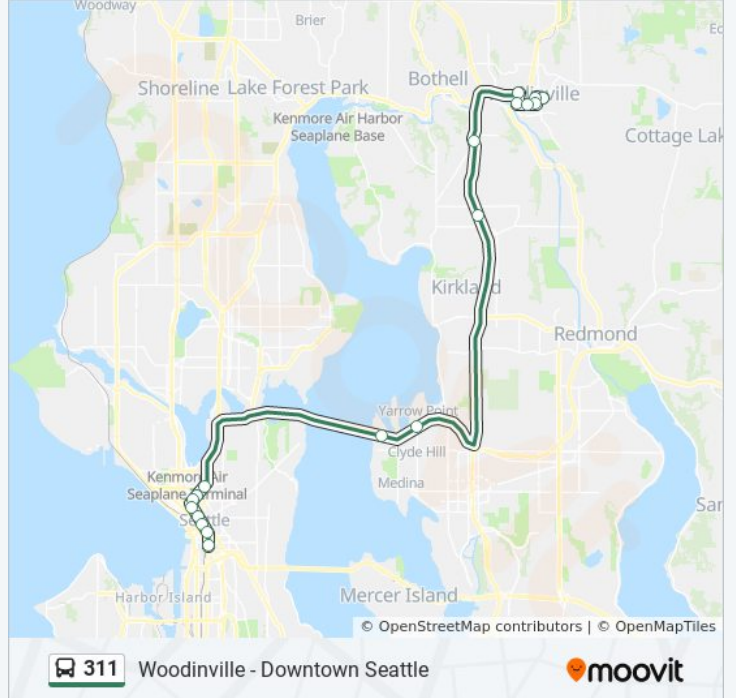

Woodinville - Downtown Seattle

Get The App

The 311 bus line (Woodinville - Downtown Seattle) has 2 routes. For regular weekdays, their operation hours are:
 (1) Downtown Seattle Via Sr-520: 5:27 AM - 8:53 AM
 (2) Woodinville Via Sr-520: 3:13 PM - 6:42 PM
 Use the Moovit App to find the closest 311 bus station near you and find out when is the next 311 bus arriving.

Direction: Downtown Seattle Via Sr-520

18 stops

[VIEW LINE SCHEDULE](#)

- Woodinville Park and Ride
- 138th PI NE & NE 178th PI
- 138th PI NE & NE 175th St
- NE 175th St & 135th Ave NE
- 131st Ave NE & NE 175th St
- Sr 522 & 132nd Ave NE
- I-405 & Juanita Woodinville Way NE (Brickyard)
- I-405 & Totem Lake Freeway Station
- Yarrow Point Fwy Station (Sr 520 & 92nd Ave Ne)
- Sr 520 & Evergreen Point Rd
- Stewart St & Yale Ave N
- Stewart St & 9th Ave
- Stewart St & 7th Ave
- 5th Ave & Pine St
- 5th Ave & Seneca St
- 5th Ave & Marion St
- 5th Ave & Jefferson St
- 5th Ave S & S Weller St

311 bus Time Schedule

Downtown Seattle Via Sr-520 Route Timetable:

Sunday	Not Operational
Monday	5:27 AM - 8:53 AM
Tuesday	5:27 AM - 8:53 AM
Wednesday	5:27 AM - 8:53 AM
Thursday	5:27 AM - 8:53 AM
Friday	5:27 AM - 8:53 AM
Saturday	Not Operational

311 bus Info

Direction: Downtown Seattle Via Sr-520

Stops: 18

Trip Duration: 50 min

Line Summary:

Direction: Woodinville Via Sr-520

19 stops

[VIEW LINE SCHEDULE](#)