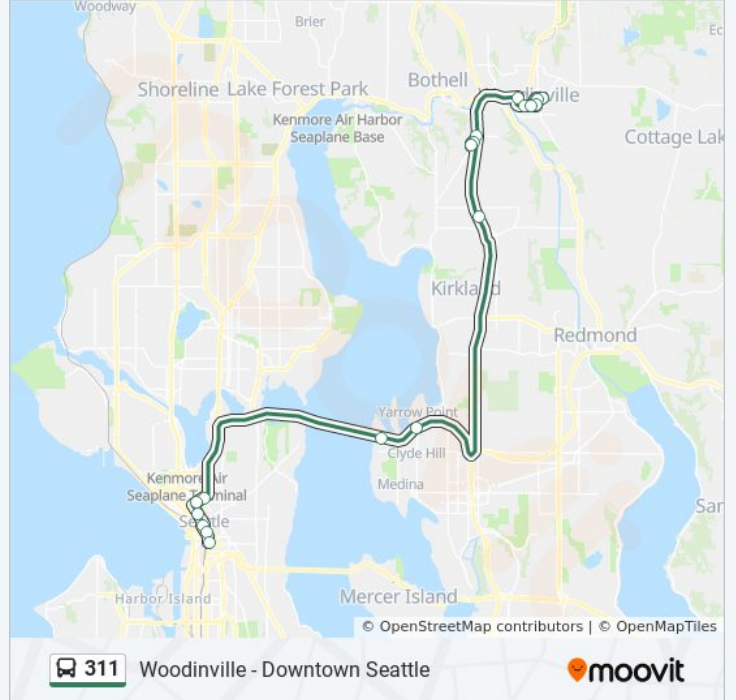

Woodinville - Downtown Seattle

Get The App

The 311 bus line (Woodinville - Downtown Seattle) has 2 routes. For regular weekdays, their operation hours are:
 (1) Downtown Seattle Via Sr-520: 5:27 AM - 8:53 AM
 (2) Woodinville Via Sr-520: 3:13 PM - 6:42 PM
 Use the Moovit App to find the closest 311 bus station near you and find out when is the next 311 bus arriving.

Direction: Downtown Seattle Via Sr-520

18 stops

[VIEW LINE SCHEDULE](#)

- Woodinville Park and Ride
- 138th PI NE & NE 178th PI
- 138th PI NE & NE 175th St
- NE 175th St & 135th Ave NE
- 131st Ave NE & NE 175th St
- Sr 522 & 132nd Ave NE
- I-405 & Juanita Woodinville Way NE (Brickyard)
- I-405 & Totem Lake Freeway Station
- Yarrow Point Fwy Station (Sr 520 & 92nd Ave Ne)
- Sr 520 & Evergreen Point Rd
- Stewart St & Yale Ave N
- Stewart St & 9th Ave
- Stewart St & 7th Ave
- 5th Ave & Pine St
- 5th Ave & Seneca St
- 5th Ave & Marion St
- 5th Ave & Jefferson St
- 5th Ave S & S Weller St

- 5th Ave S & S Jackson St
- 5th Ave & James St
- 5th Ave & Marion St
- 6th Ave & Union St
- Olive Way & 8th Ave
- Olive Way & Terry Ave
- Sr 520 & Evergreen Point Rd
- Yarrow Point Fwy Station (Sr 520 & 92nd Ave Ne)
- I-405 & Totem Lake Freeway Station
- I-405 & Juanita Woodinville Way NE (Brickyard)
- Juanita Woodinville Way NE & 115th Ave NE
- I-405 Ramp & NE 160th St (Brickyard)
- Sr 522 & 132nd Ave NE
- NE 175th St & 133rd Ave NE
- NE 175th St & 135th Ave NE
- 138th PI NE & NE 175th St
- 138th PI NE & NE 178th PI
- NE 178th PI & 138th PI NE

311 bus Info

Direction: Woodinville Via Sr-520

Stops: 19

Trip Duration: 57 min

Line Summary:

Woodinville Park and Ride

311 bus time schedules and route maps are available in an offline PDF at moovitapp.com. Use the [Moovit App](#) to see live bus times, train schedule or subway schedule, and step-by-step directions for all public transit in Seattle - Tacoma, WA.