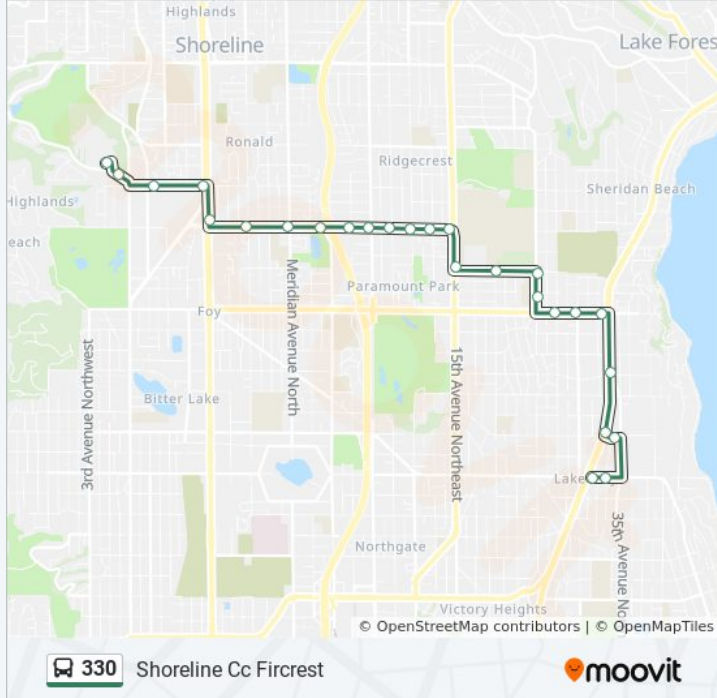

N 155th St & Meridian Ave N

N 155th St & Ashworth Ave N

Aurora Ave N & N 155th St

N 160th St & Aurora Ave N

N 160th St & Evanston Ave N

N Innis Arden Way & Greenwood Ave N

Shoreline Community College

330 bus time schedules and route maps are available in an offline PDF at moovitapp.com. Use the [Moovit App](#) to see live bus times, train schedule or subway schedule, and step-by-step directions for all public transit in Seattle - Tacoma, WA.

[About Moovit](#) · [MaaS Solutions](#) · [Supported Countries](#) · [Mooviter Community](#)

© 2024 Moovit - All Rights Reserved

Check Live Arrival Times