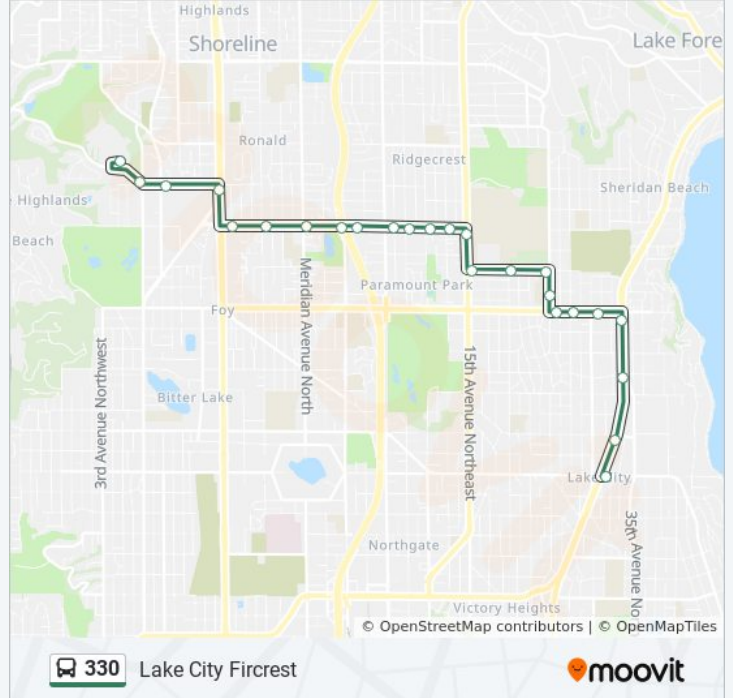

Use the Moovit App to find the closest 330 bus station near you and find out when is the next 330 bus arriving.

Direction: Lake City Fircrest

24 stops

[VIEW LINE SCHEDULE](#)

- Shoreline Community College
- N Innis Arden Way & Greenwood Ave N
- N 160th St & Dayton Ave N
- Aurora Ave N & N 160th St
- N 155th St & Midvale Ave N
- N 155th St & Ashworth Ave N
- N 155th St & Meridian Ave N
- NE 155th St & 1st Ave NE
- NE 155th St & 6th Ave NE
- NE 155th St & 8th Ave NE
- NE 155th St & 10th Ave NE
- NE 155th St & 12th Ave NE
- 15th Ave NE & NE 155th St
- NE 150th St & 15th Ave NE
- NE 150th St & 20th Ave NE
- NE 150th St & 25th Ave NE
- 25th Ave NE & NE 147th St
- NE 145th St & 25th Ave NE
- NE 145th St & 27th Ave NE
- NE 145th St & 30th Ave NE
- Lake City Way NE & NE 145th St
- Lake City Way NE & NE 137th St

330 bus Info

Direction: Lake City Fircrest

Stops: 24

Trip Duration: 22 min

Line Summary:

Lake City Way NE & NE 130th St

NE 125th St & Lake City Way NE

Direction: Shoreline Cc Fircrest

25 stops

[VIEW LINE SCHEDULE](#)

NE 125th St & Lake City Way NE

NE 125th St & 33rd Ave NE

NE 130th St & 35th Ave NE

Lake City Way NE & NE 130th St

Lake City Way NE & NE 137th St

NE 145th St & Lake City Way NE

330 bus Info

Direction: Shoreline Cc Fircrest

Stops: 25

Trip Duration: 24 min

Line Summary:

N 155th St & Meridian Ave N

N 155th St & Ashworth Ave N

Aurora Ave N & N 155th St