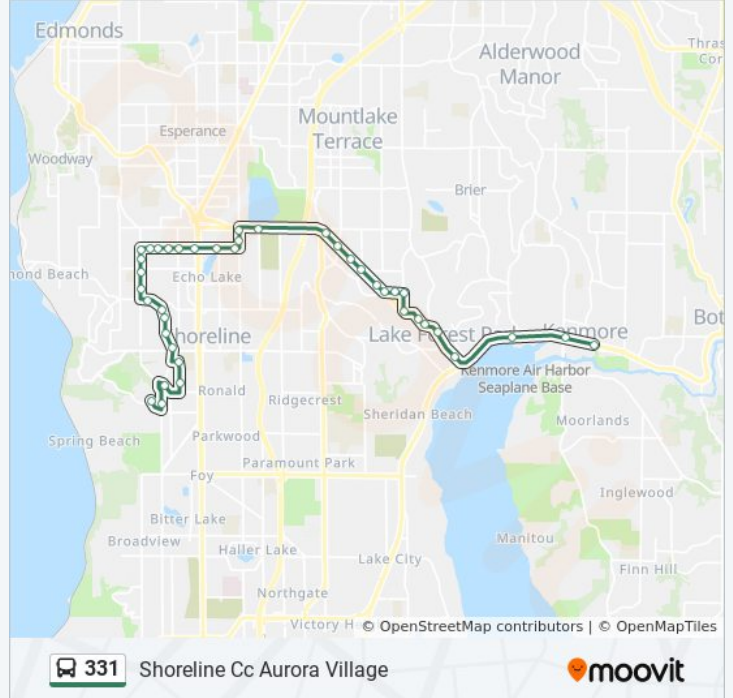

Ballinger Way NE & NE 190th St

Ballinger Way NE & 25th Ave NE

Ballinger Way NE & 23rd Ave NE

Ballinger Way NE & 19th Ave NE

Ballinger Way NE & 15th Ave NE

N 205th St/244th St SW & 1st Ave NE

Meridian Ave N & N 205th St

Meridian Ave N & N 203rd St

N 200th St & Burke Ave N

Aurora Village Transit Center - Bay 12

N 200th St & Whitman Ave N

N 200th St & Fremont Ave N

N 200th St & Dayton Ave N

N 200th St & Greenwood Ave N

3rd Ave NW & NW 200th St

3rd Ave NW & NW 195th St

3rd Ave NW & NW 191st St

NW Richmond Beach Rd & 1st Ave NW

Dayton Ave N & N 185th St

Dayton Ave N & N 183rd St

Dayton Ave N & N 179th Pl

Dayton Ave N & St. Luke Pl N

N 172nd St & Fremont Ave N

Fremont Ave N & N 167th St

Carlyle Hall Rd N & Dayton Ave N

Greenwood Ave N & N Greenwood Dr

Shoreline Community College

331 bus time schedules and route maps are available in an offline PDF at moovitapp.com. Use the [Moovit App](#) to see live bus times, train schedule or subway schedule, and step-by-step directions for all public transit in Seattle - Tacoma, WA.

[About Moovit](#) • [MaaS Solutions](#) • [Supported Countries](#) • [Mooviter Community](#)

© 2024 Moovit - All Rights Reserved

Check Live Arrival Times