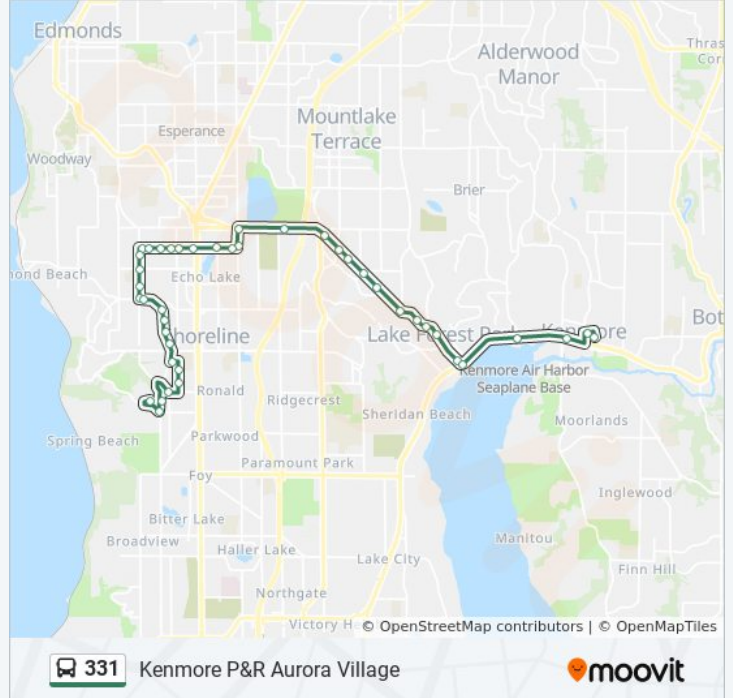

Direction: Kenmore P&R Aurora Village

40 stops

[VIEW LINE SCHEDULE](#)

- Shoreline Community College
- N Innis Arden Way & Greenwood Ave N
- Greenwood Ave N & N Greenwood Dr
- Carlyle Hall Rd N & Dayton Ave N
- Fremont Ave N & N 167th St
- Fremont Ave N & N 170th St
- N 172nd St & Dayton Ave N
- Dayton Ave N & St. Luke Pl N
- Dayton Ave N & N 179th Pl
- Dayton Ave N & N 183rd St
- Dayton Ave N & N 185th St
- NW Richmond Beach Rd & 2nd Ave NW
- 3rd Ave NW & NW Richmond Beach Rd
- 3rd Ave NW & NW 191st St
- 3rd Ave NW & NW 195th St
- NW 200th St & 3rd Ave NW
- N 200th St & Greenwood Ave N
- N 200th St & Dayton Ave N
- N 200th St & Fremont Ave N
- N 200th St & Whitman Ave N
- Aurora Village Transit Center - Bay 6
- N 200th St & Burke Ave N

331 bus Info

Direction: Kenmore P&R Aurora Village

Stops: 40

Trip Duration: 40 min

Line Summary:

Meridian Ave N & N 200th St
 Meridian Ave N & N 205th St
 NE 205th St & 6th Ave NE
 Ballinger Way NE & 15th Ave NE
 Ballinger Way NE & 19th Ave NE
 Ballinger Way NE & 23rd Ave NE
 Ballinger Way NE & 25th Ave NE
 Ballinger Way NE & NE 190th St
 Ballinger Way NE & 35th Ave NE
 Ballinger Way NE & 37th Ave NE
 Ballinger Way NE & 40th Ave NE
 Ballinger Way NE & NE 184th St
 Ballinger Way NE & NE 175th St
 Bothell Way NE & Ballinger Way NE
 NE Bothell Way & 61st Ave NE
 NE Bothell Way & 68th Ave NE
 Kenmore Park & Ride & 73rd Ave NE
 Kenmore Park & Ride & NE Bothell Way

Direction: Shoreline Cc Aurora Village

38 stops

[VIEW LINE SCHEDULE](#)

NE Bothell Way & Kenmore Park & Ride
 NE Bothell Way & 68th Ave NE
 NE Bothell Way & 61st Ave NE
 Ballinger Way NE & NE 175th St
 Ballinger Way NE & NE 184th St
 Ballinger Way NE & 40th Ave NE
 Ballinger Way NE & 37th Ave NE
 35th Ave NE & Ballinger Way NE
 35th Ave NE & NE 190th St
 NE 190th St & 33rd Ave NE
 NE 190th St & Ballinger Way NE