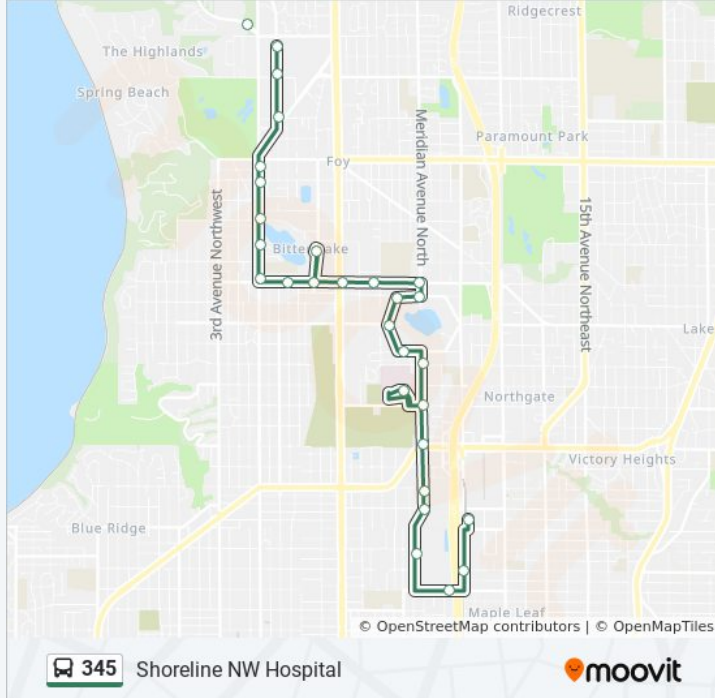

N 135th St & Linden Ave N

N 130th St & Linden Ave N

N 130th St & Evanston Ave N

Greenwood Ave N & N 130th St

Greenwood Ave N & N 134th St

Greenwood Ave N & N 137th St

Greenwood Ave N & N 143rd St

Greenwood Ave N & N 145th St

Dayton Ave N & N 150th St

Dayton Ave N & N 155th St

Dayton Ave N & N 160th St

N Innis Arden Way & Greenwood Ave N

345 bus time schedules and route maps are available in an offline PDF at moovitapp.com. Use the [Moovit App](#) to see live bus times, train schedule or subway schedule, and step-by-step directions for all public transit in Seattle - Tacoma, WA.

[About Moovit](#) · [MaaS Solutions](#) · [Supported Countries](#) · [Mooviter Community](#)

© 2024 Moovit - All Rights Reserved

Check Live Arrival Times