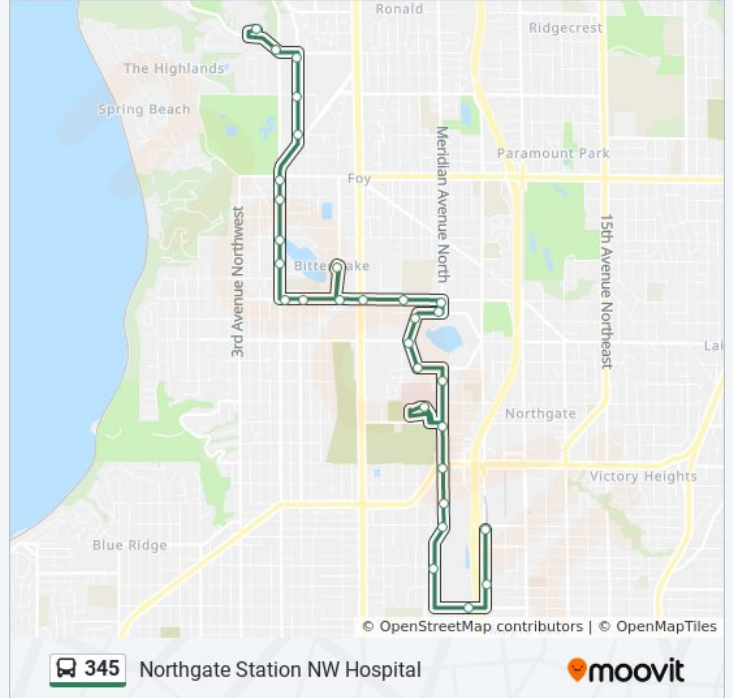

345 bus Info
Direction: Northgate Station NW Hospital
Stops: 30
Trip Duration: 30 min
Line Summary:

Northwest Hospital

Meridian Ave N & N 115th St

Meridian Ave N & N Northgate Way

Meridian Ave N & N 105th St

College Way N & N 103rd St

College Way N & N 97th St

N 92nd St & Corliss Ave N

1st Ave NE & NE 95th St

Northgate Station - Bay 1

Direction: Shoreline Cc NW Hospital

30 stops

[VIEW LINE SCHEDULE](#)

Northgate Station - Bay 4

1st Ave NE & NE 95th St

N 92nd St & Corliss Ave N

College Way N & N 97th St

College Way N & N 103rd St

Meridian Ave N & N 105th St

Meridian Ave N & N Northgate Way

Northwest Hospital

345 bus Info

Direction: Shoreline Cc NW Hospital

Stops: 30

Trip Duration: 31 min

Line Summary:

N 130th St & Linden Ave N

N 130th St & Evanston Ave N

Greenwood Ave N & N 130th St