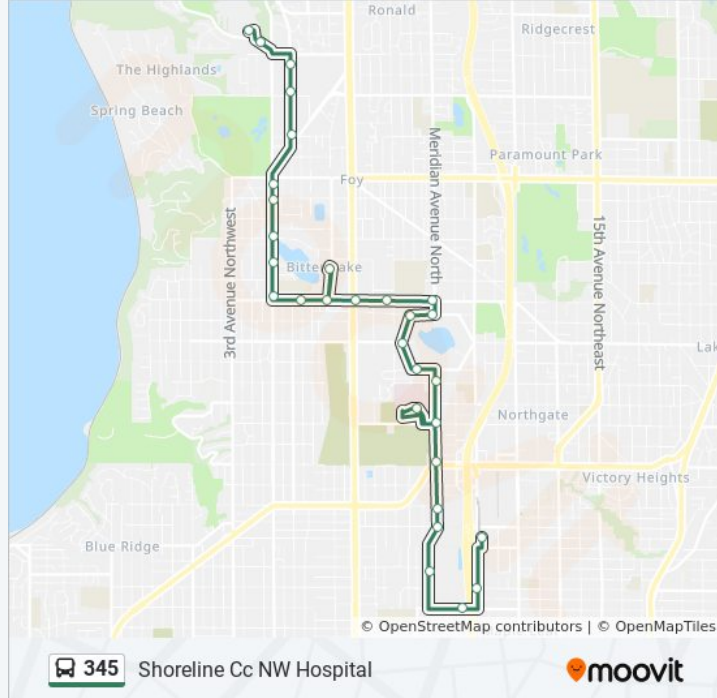

College Way N & N 103rd St

College Way N & N 97th St

N 92nd St & Corliss Ave N

1st Ave NE & NE 95th St

Northgate Station - Bay 1

Direction: Shoreline Cc NW Hospital

30 stops

[VIEW LINE SCHEDULE](#)

345 bus Info

Direction: Shoreline Cc NW Hospital

Stops: 30

Trip Duration: 31 min

Line Summary:

N 130th St & Linden Ave N

N 130th St & Evanston Ave N

Greenwood Ave N & N 130th St

Greenwood Ave N & N 134th St

Greenwood Ave N & N 137th St

Greenwood Ave N & N 143rd St

Greenwood Ave N & N 145th St

Dayton Ave N & N 150th St

Dayton Ave N & N 155th St

Dayton Ave N & N 160th St

N Innis Arden Way & Greenwood Ave N

Shoreline Community College

Direction: Shoreline NW Hospital

29 stops

[VIEW LINE SCHEDULE](#)

Northgate Station - Bay 4

1st Ave NE & NE 95th St

N 92nd St & Corliss Ave N

College Way N & N 97th St